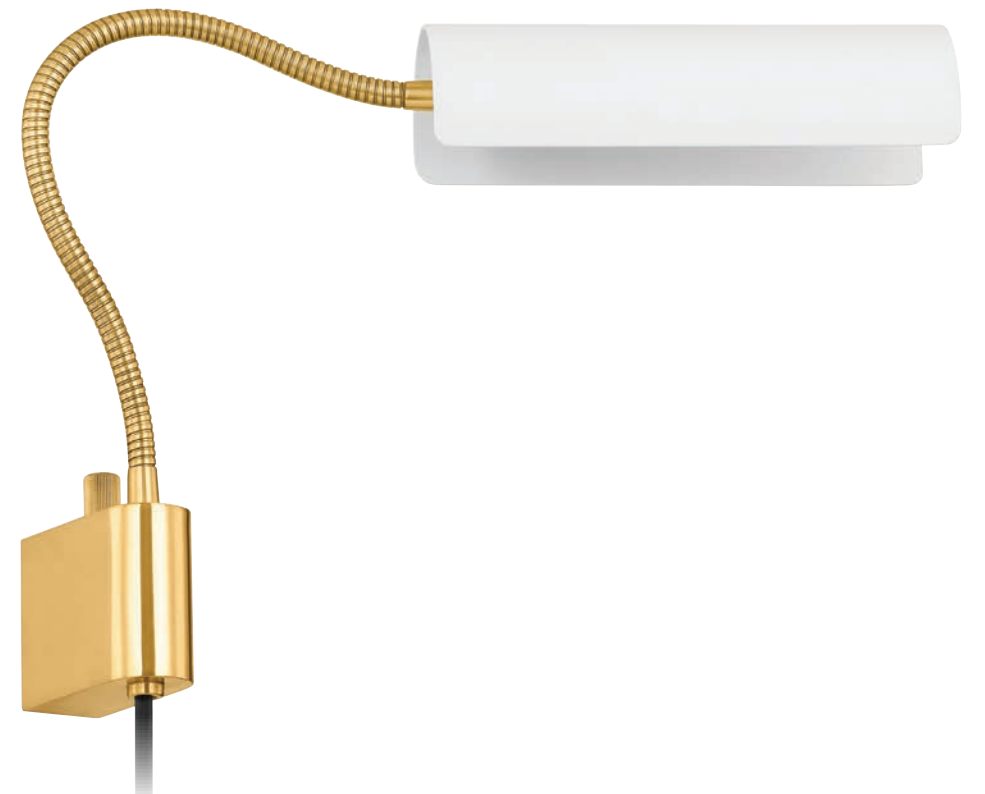

billie

item	l	w	min h	max h	canopy	socket bulb	finishes
H878803	37.25"	36"	25.75"	58.75"	4.75"D	3 x E26 15W G25	Aged Brass/Soft White (AGB/SWH)

cassandra

item	w	h	e	tcd	backplate	socket bulb	switch	finishes
HL842101	3.25"	10.25"	14.75"	8.5"	3"L x 1.5"W x 3.25"D	1 x E26 15W T10-5.5	Full-Range Dimmer	Aged Brass/Soft White (AGB/SWH)

saylor

item	d	min h	max h	canopy	socket bulb	finishes
H832806	40"	25"	52"	6"D	6 x E26 15W G25	Aged Brass/Soft Cream (AGB/SCR)
H832808	53.75"	31.5"	66.25"	6.75"D	8 x E26 15W G25	

saylor

item	w	h	e	tcd	backplate	socket bulb	finishes
H832102	6.25"	23.25"	7"	11.75"	4.75"D	2 x E26 15W G25	Aged Brass/Soft Cream (AGB/SCR)

etna

item	d	min h	max h	canopy	socket bulb	finishes
H834701S	13.5"	17"	64"	4.75"D	1 x E26 15W G25	Aged Brass/Soft Cream (AGB/SCR)
H834701L	17.75"	20.25"	72.5"	4.75"D	1 x E26 25W G40	

rue

item	d	h	canopy	glass	socket bulb	finishes
H851501	11"	8.75"	6.25"D	Opal Glossy	1 x E26 15W A19	Aged Brass (AGB) True Bronze (TBR)