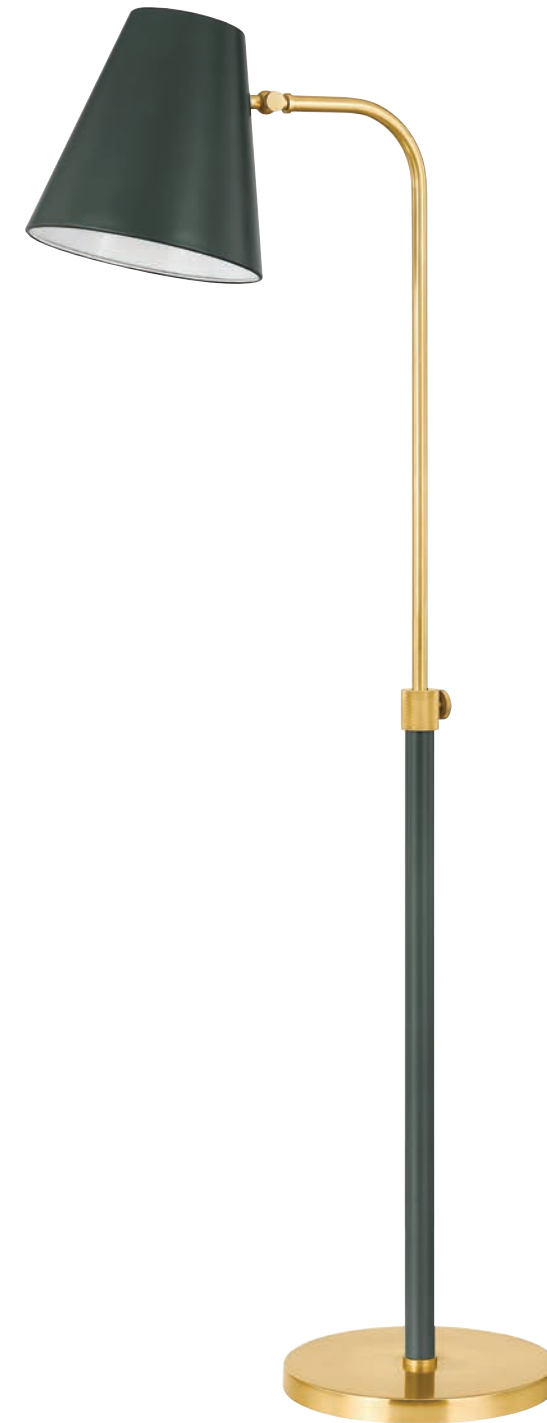

etna

item	d	min h	max h	canopy	socket bulb	finishes
H834701S	13.5"	17"	64"	4.75"D	1 x E26 15W G25	Aged Brass/Soft Cream (AGB/SCR)
H834701L	17.75"	20.25"	72.5"	4.75"D	1 x E26 25W G40	

rue

item	d	h	canopy	glass	socket bulb	finishes
H851501	11"	8.75"	6.25"D	Opal Glossy	1 x E26 15W A19	Aged Brass (AGB) True Bronze (TBR)

batya zoe feldman

item	d	h	base	shade	material	socket bulb	switch	finishes
HLB90201	16.5"	24"	4.5"D	14.25"T x 16.5"B x 10"H	White Linen	1 x E26 15W A19	On/Off	Aged Brass/Ceramic Bordeaux Blush (AGB/CBB)

batya zoe feldman

item	d	h	canopy	socket bulb	finishes
H890501S	6.25"	7.5"	4.75"D	1 x E26 15W A19	Aged Brass/Soft Blue (AGB/SBL)
H890501L	13"	8.75"	7.75"D	1 x E26 25W G40	

corinne zoe feldman

item	d	h	base	shade	material	socket bulb	switch	finishes
HL889201	12"	22.75"	4.25"D	10.25"T x 12"B x 12.5"H	White Linen	1 x E26 15W A19	On/Off	Aged Brass/Ceramic Peignoir Crackle (AGB/CPC)

georgann zoe feldman

item	l	w	min h	max h	canopy	socket bulb	finishes
H891902	48"	9"	19.75"	56"	6"D	2 x E26 15W A19	Aged Brass/Soft White (AGB/SWH)

georgann zoe feldman

item	w	h	e	tcd	backplate	socket bulb	finishes
H891101	7"	15.5"	min 8" max 19.5"	13"	4.75"D	1 x E26 15W A19	Aged Brass/Soft White (AGB/SWH)