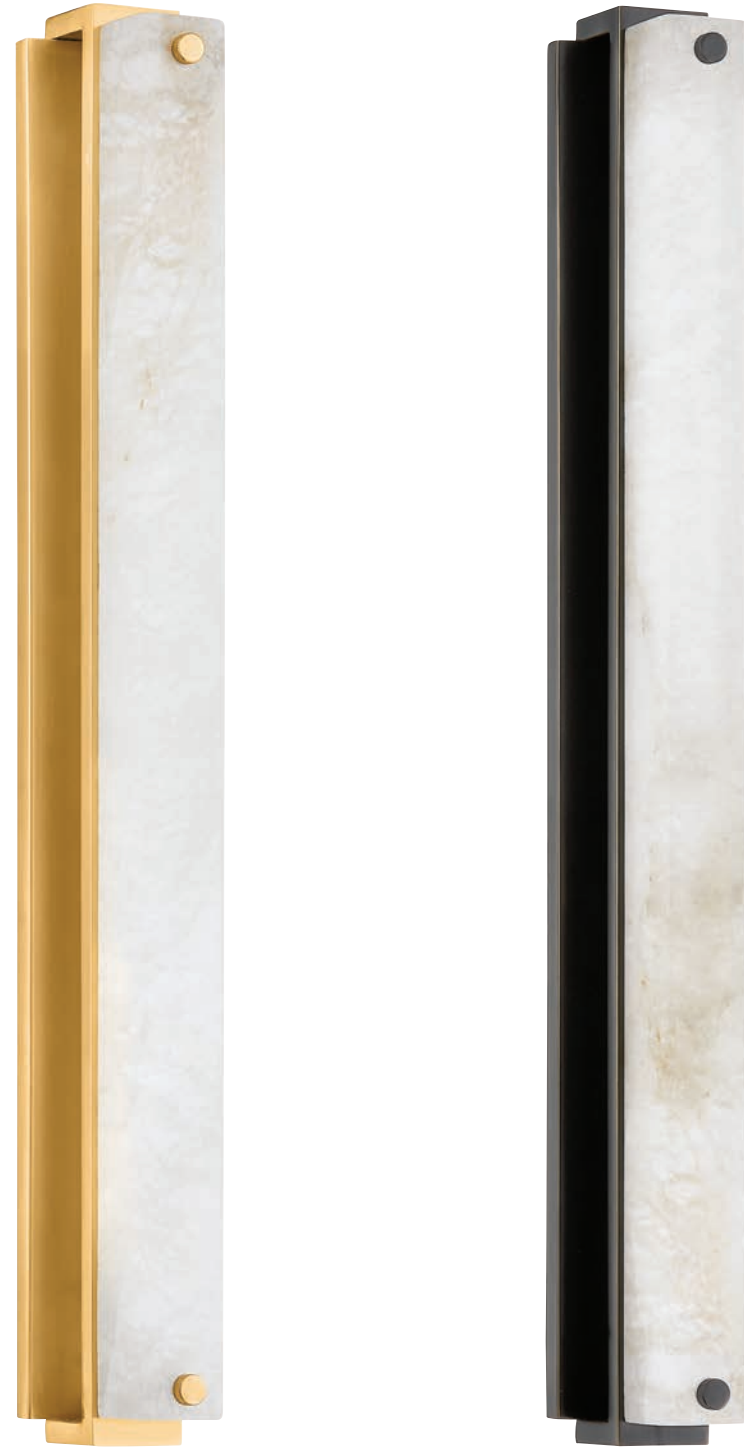

Edgemere

Item	W	H	E	TCD	Backplate	Gem Box	Material	LED	Finishes
4051	2.5"	22.5"	3.25" | ADA	11.25"	2.5"W x 22"H	2" x 3"	Alabaster	8W | 2700K | 90 CRI | 120V 525 Lumens | ELV, TRIAC Dimmable	Aged Brass (AGB) Distressed Bronze (DB)