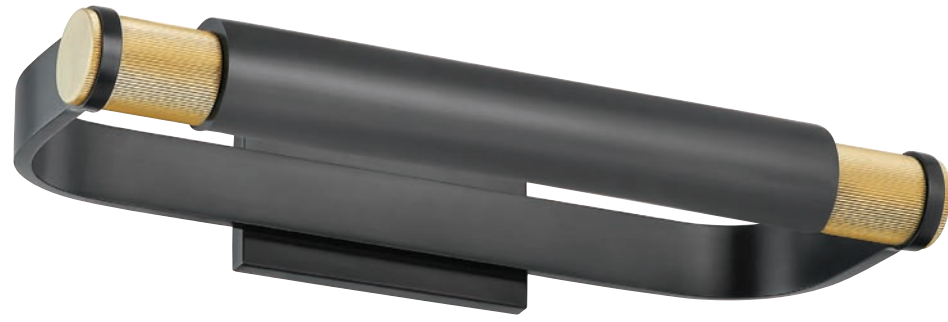

Elm Park

Item	W	H	E	TCD	Backplate	Gem Box	Socket | Bulb	Finishes
6418	18"	3"	7.5"	1.5"	6.25"W x 3"H	2" x 3"	2 x E26 | 15W T10-5.5	Aged Brass (AGB)
6424	24"	3"	7.5"	1.5"	6.25"W x 3"H	2" x 3"	2 x E26 | 15W T10-9	Aged Brass/Distressed Bronze (AGB/DB)