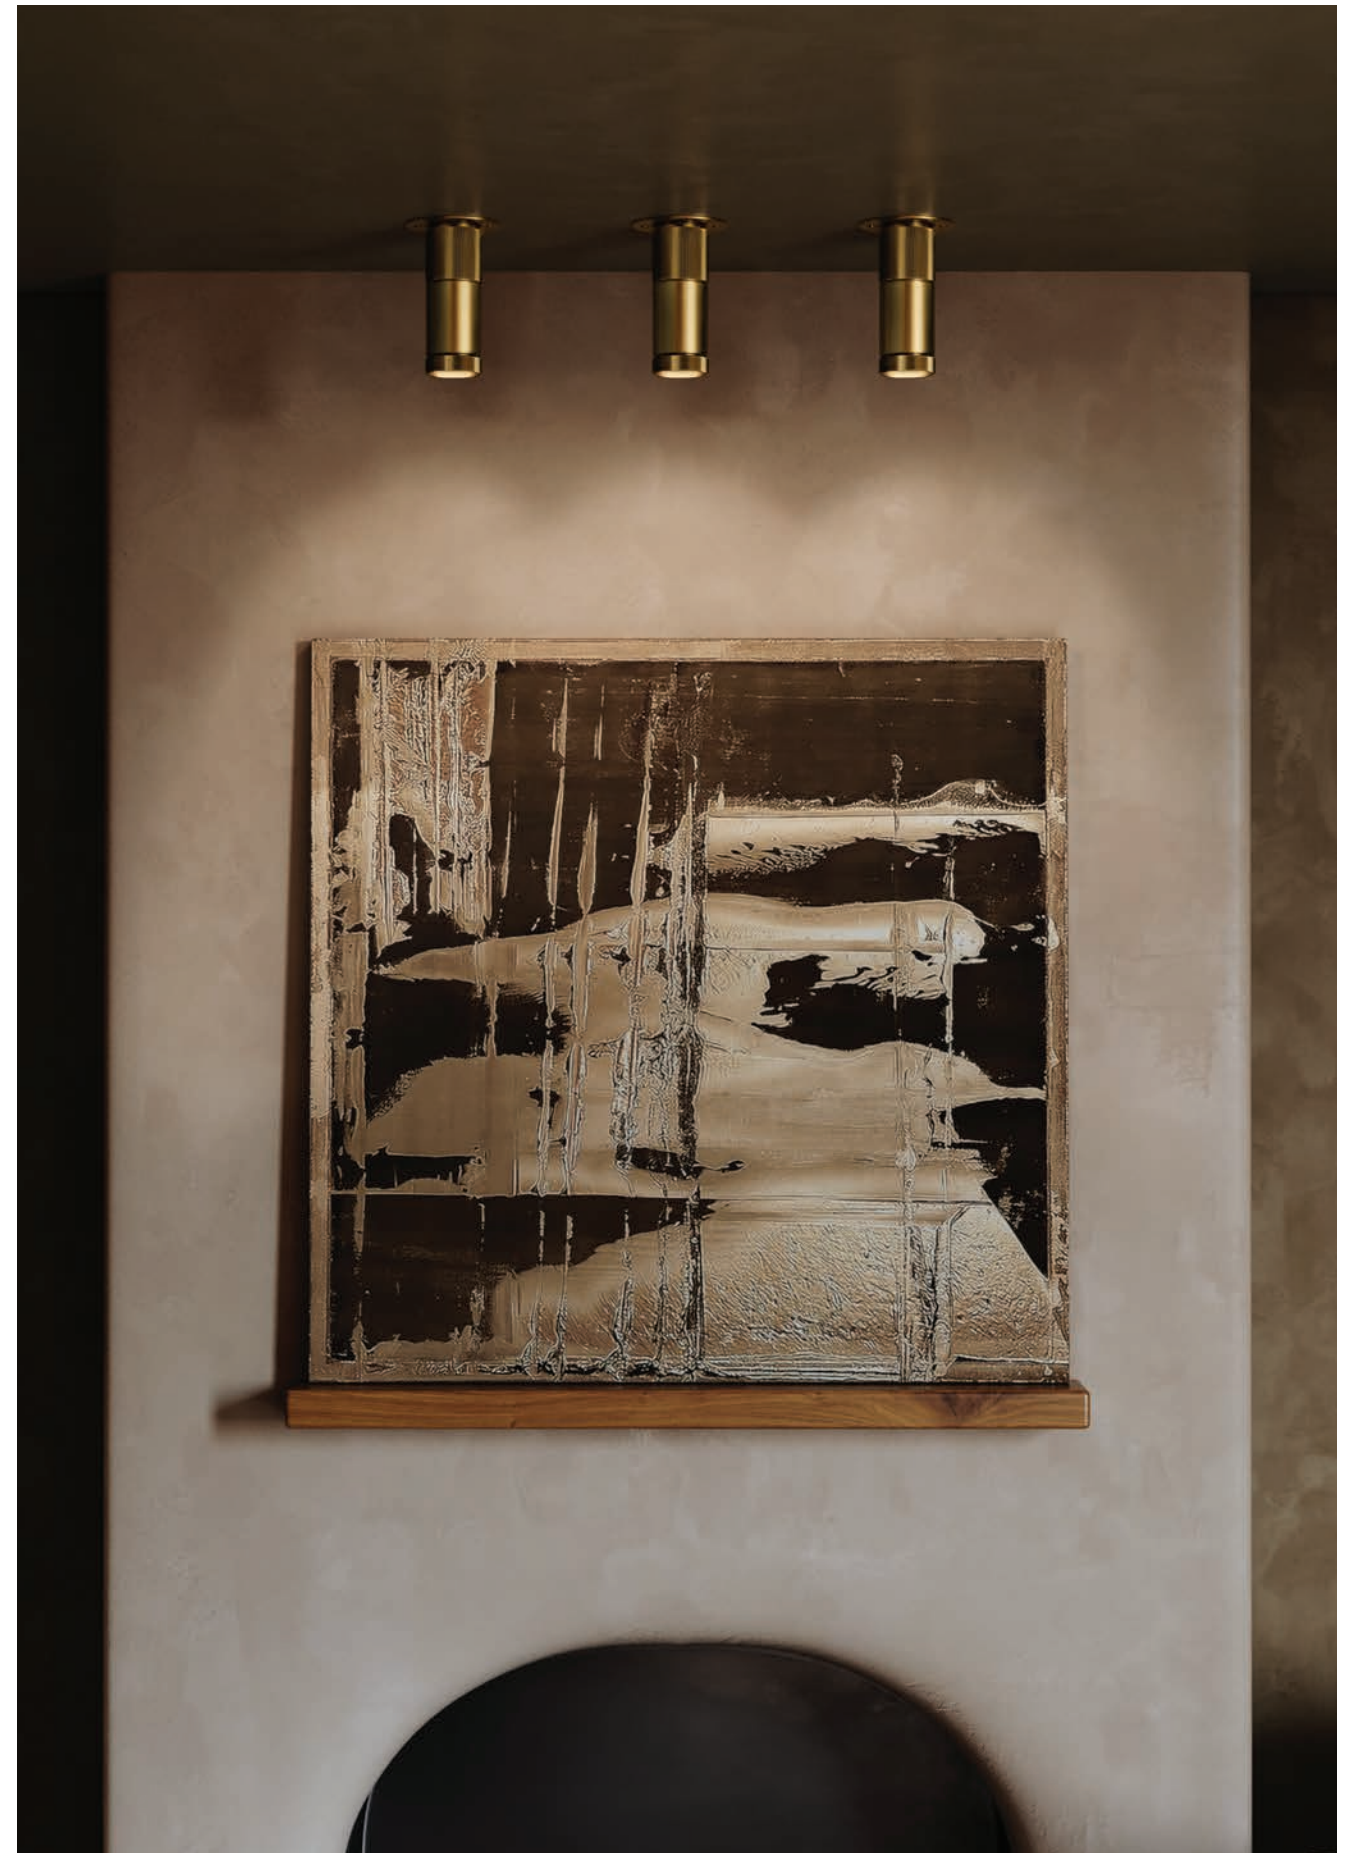

Item	D	H	Canopy	Diffuser	Socket | Bulb	Finishes
2205	4.75"	7.5"	4.75"D	Solite Lens	1 x GU10 | 10W MR16	Aged Brass (AGB) Distressed Bronze (DB)