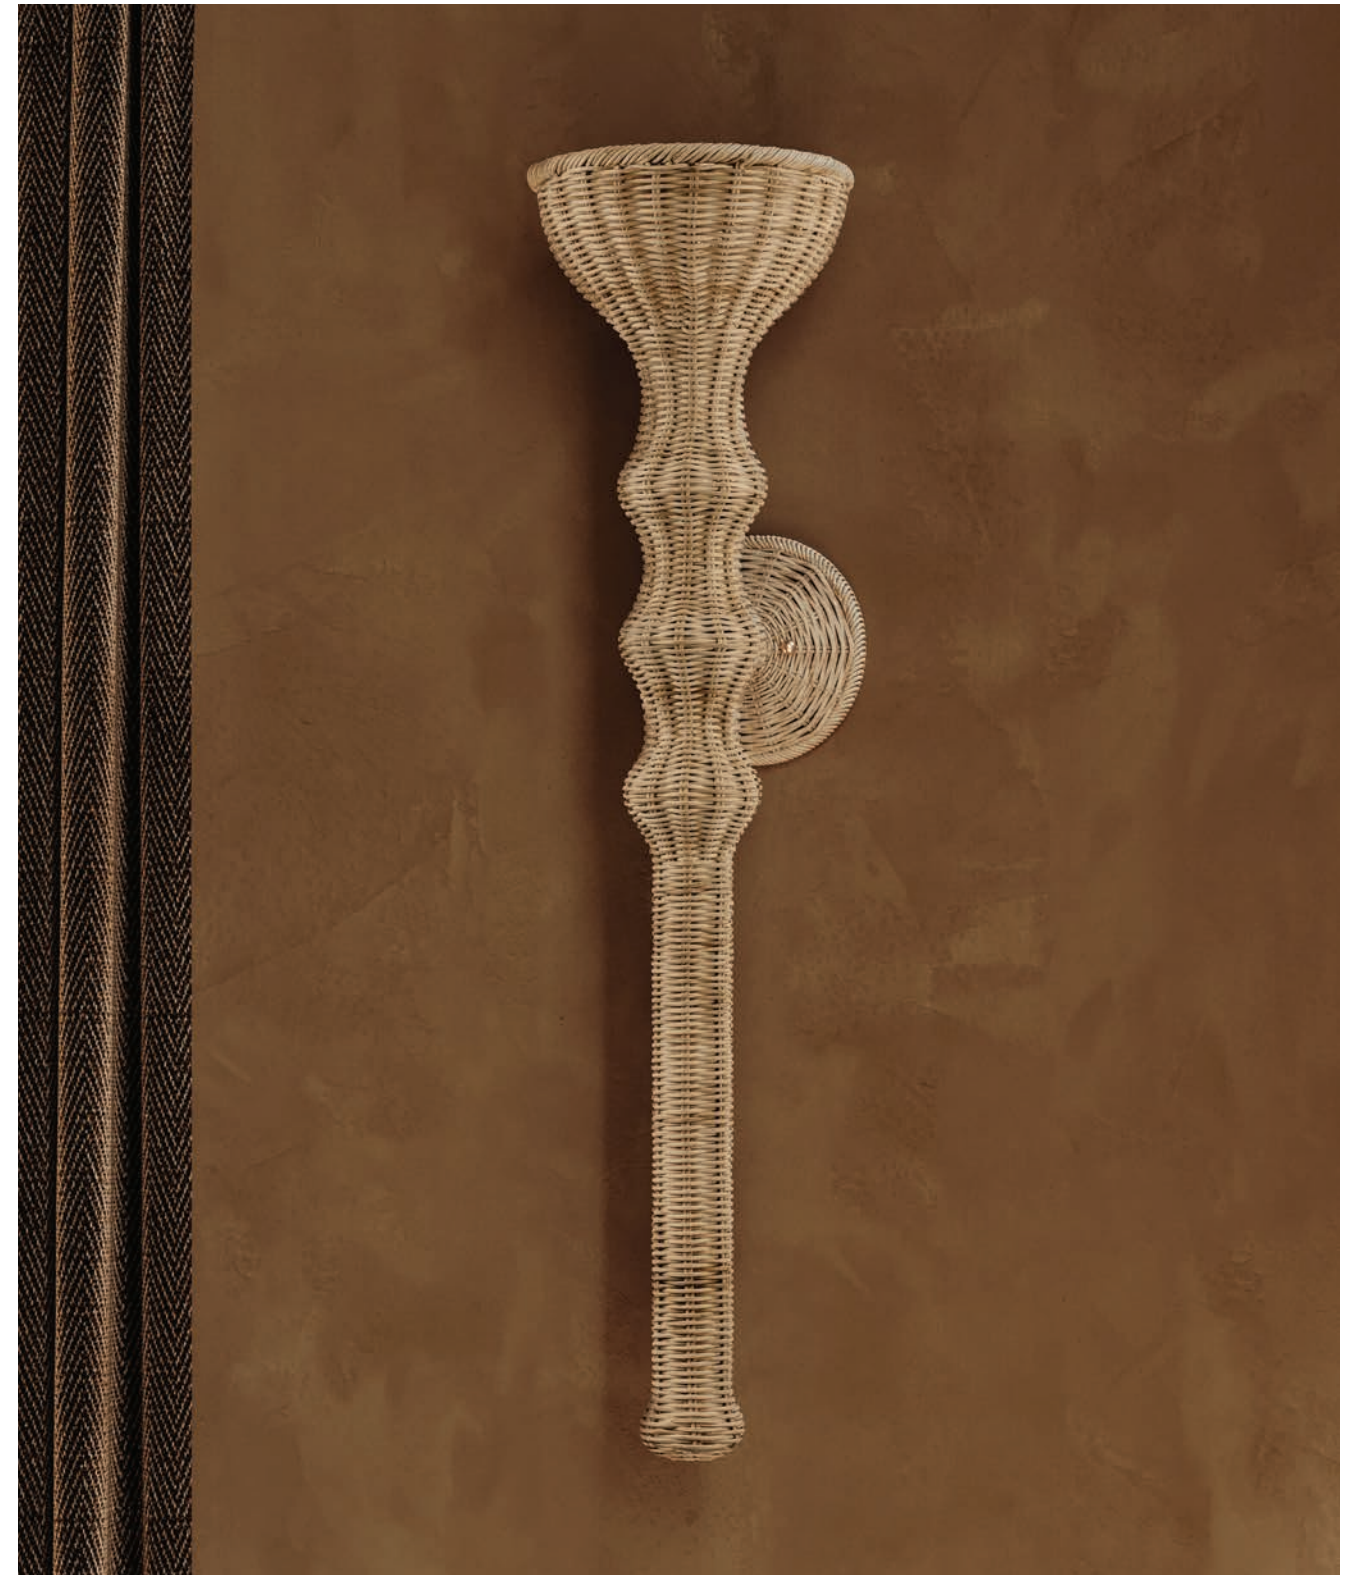

Item	W	H	E	TCD	Backplate	Shade	Material	Socket Bulb	Finishes
2801	6.5"	14.75"	7.75"	12"	4.25"D	3.5"T x 6.5"B x 7"H	White Linen	1 x E12 8W B11	Vintage Gold Leaf (VGL) White Plaster (WP)

Mamaroneck

Item	W	H	E	TCD	Backplate	Material	Socket Bulb	Finishes
5234	8.5"	33.5"	8.75"	12.5"	6"D	Wicker	1 x E26 15W A19	Gold Leaf (GL)