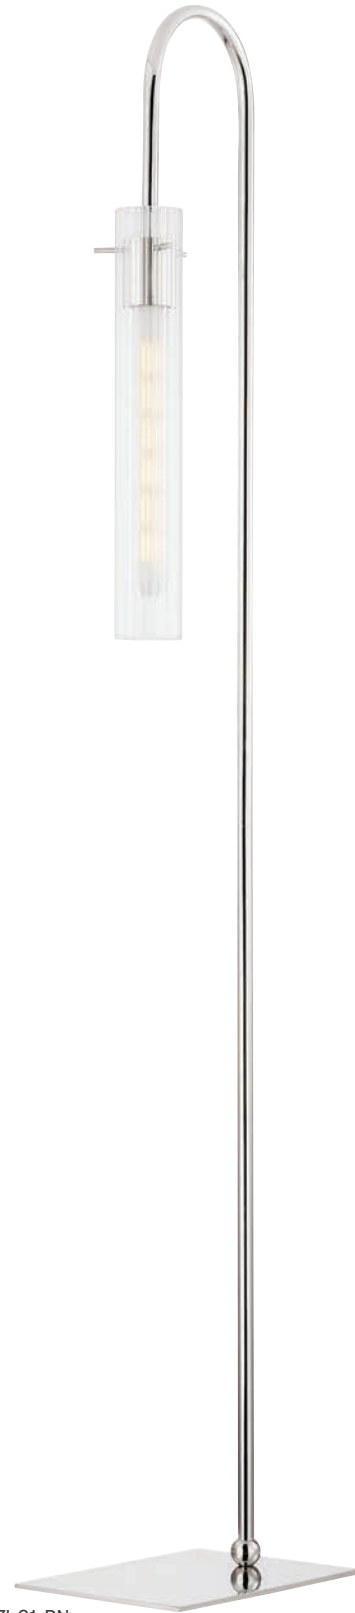

HL527401-PN

bailee

item	w	h	base	glass	socket | bulb	switch	finishes
HL459401	10"	63"	10.25"D	Opal Etched	1 x E26 | 60W A19	On/Off Foot on Cord	Old Bronze (OB)