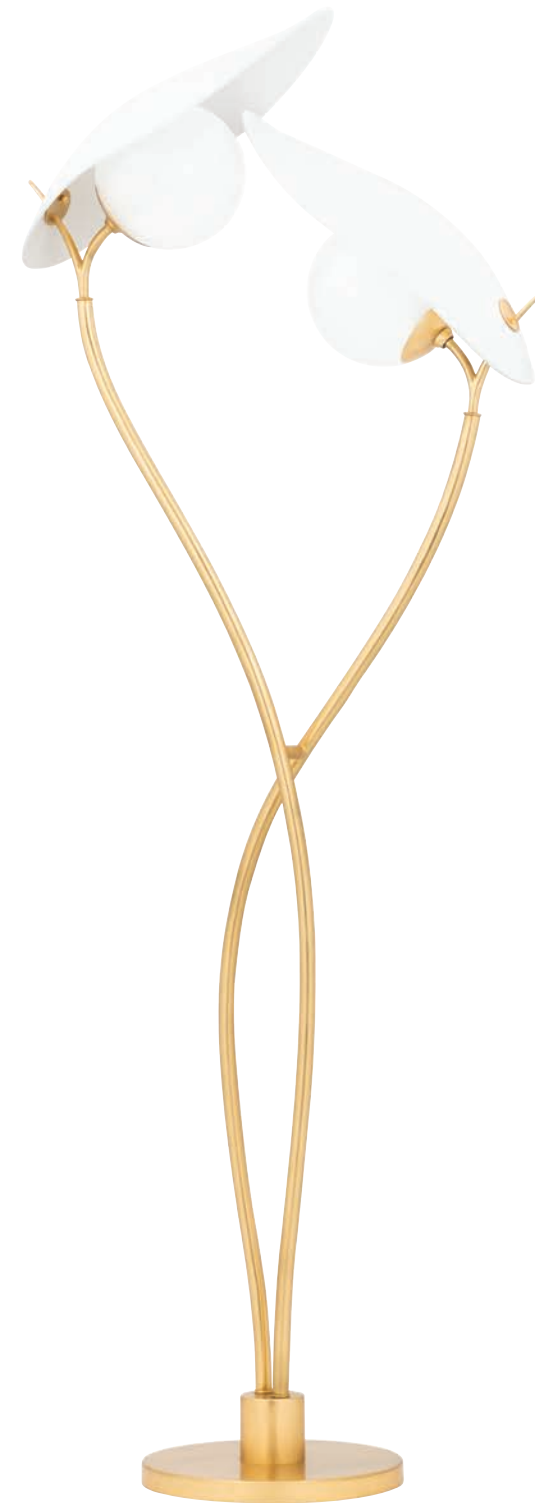

Drawing on the spirit of French sculptors of the '40s, Tiptoe is a unique table lamp combining a smooth organic body of ceramic in matte finish, unusual and contemporary, with brass and linen components, classic and traditional.

Palisade

KELLY BEHUN COLLECTION

The Palisade lamp's playful shape takes center stage. Its sculptural quality and size assure it holds its own in a space, while Aged Brass accents and a soft gray linen shade give it lasting sophistication.

KBS1745201-AGB/SWH

Item	W	L	H	Base	Socket Bulb	Switch	Finishes
KBS1745201	6"	10"	21.5"	6"W x 8.75"L	1 x E26 60W A19	Full-Range Dimmer on Shade	Aged Brass/Soft White (AGB/SWH)

Frond

KELLY BEHUN COLLECTION

KBS1749201-TWH/GL

Item	W	H	Base	Glass	Socket Bulb	Switch	Finishes
KBS1749201	16.25"	16.75"	6"D	Clear Outside Etched Inside	1 x E26 60W A19	On/Off on Cord	Textured White/Gold Leaf (TWH/GL)

Frond

KELLY BEHUN COLLECTION