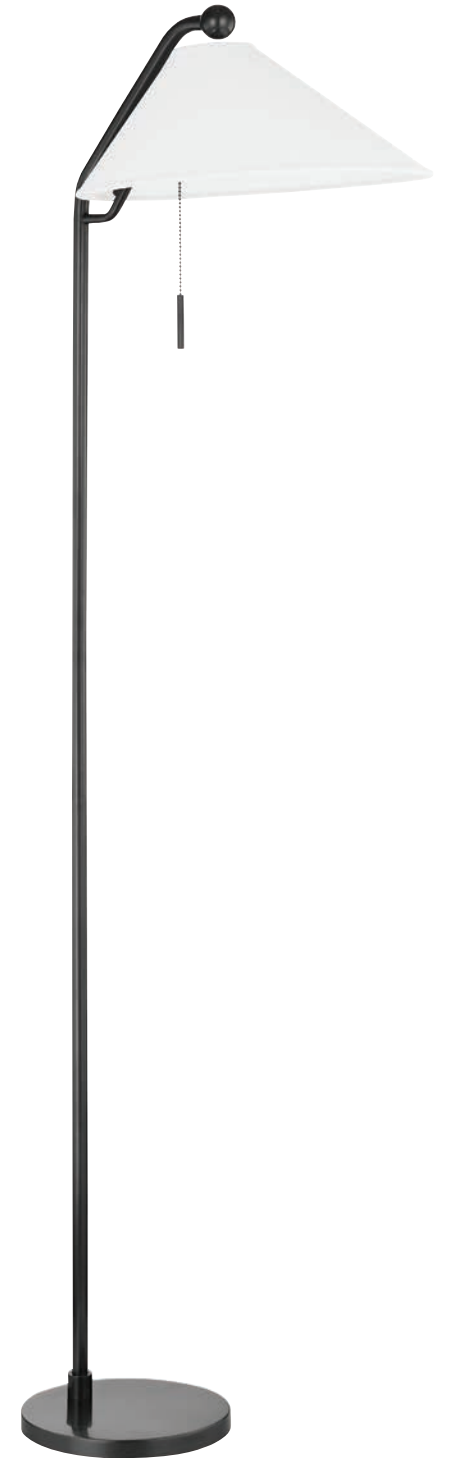

HL647401-OB