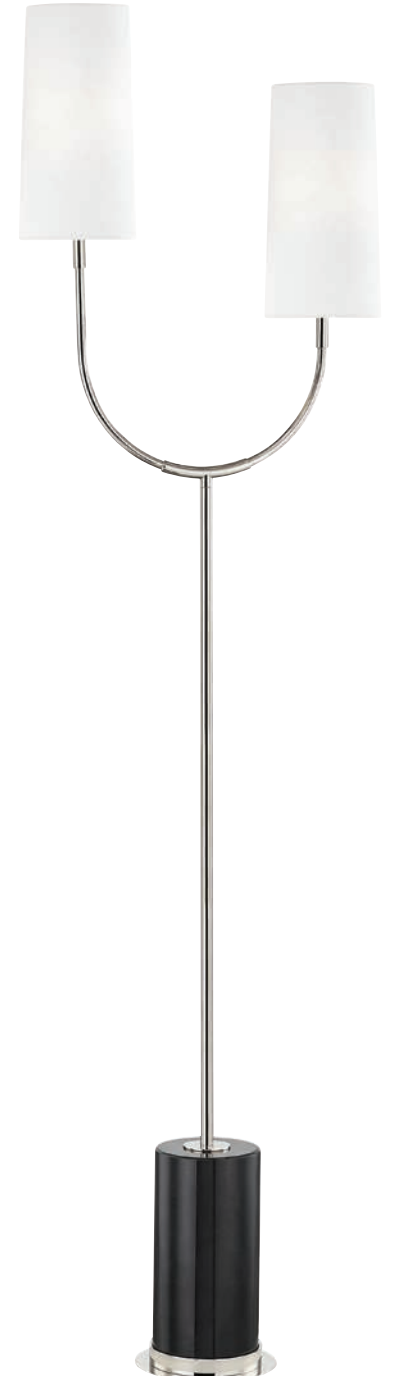

Item	W	H	E	Base	Socket Bulb	Switch	Finishes
L1518	17"	47.5"	10.5"	10"W x 1"H	1 x E26 6W T10-8.5	Full-Range Dimmer on Cord	Aged Brass (AGB) Old Bronze (OB) Polished Nickel (PN)

Vesper

L1407-AGB

L1407-OB

L1407-PN