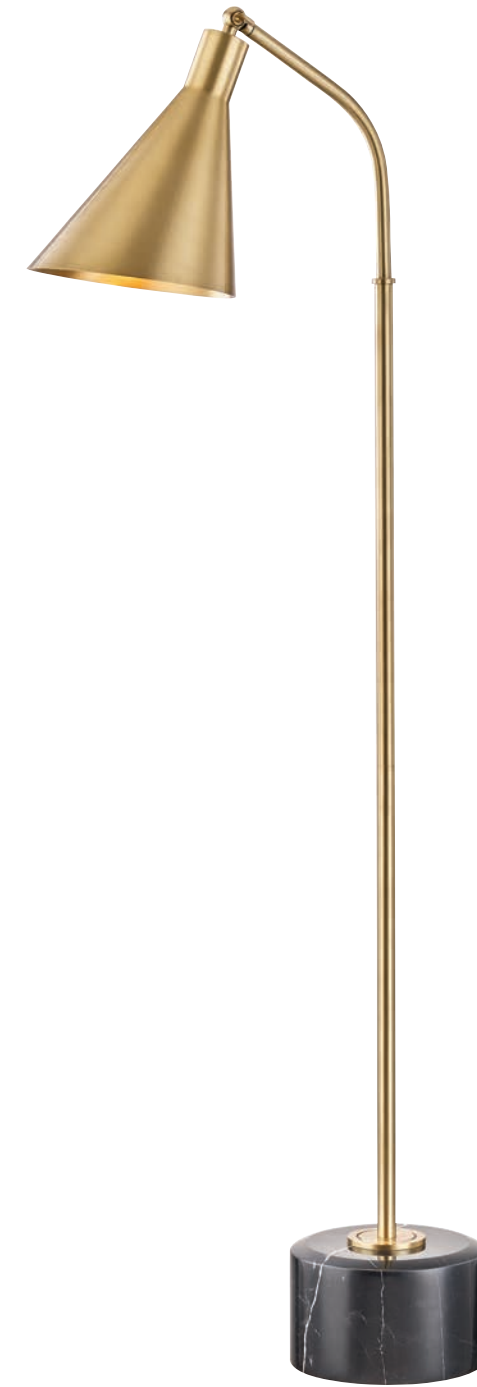

Item	D	H	E	Base	Shade	Material	Socket Bulb	Switch	Finishes
L1668	18.75"	66.75"	33.75"	14"D	18.5"D x 9.25"H	Linen	1 x E26 75W A19	On Cord	Aged Brass (AGB)

Stanton

L1346-AGB

Item	W	H	E	Base	Glass/Material	Socket Bulb	Switch	Finishes
L1346	20.75"	54"	8.75"	8"D	Black Marble	1 x E26 75W A19	On/Off on Cord	Aged Brass (AGB)