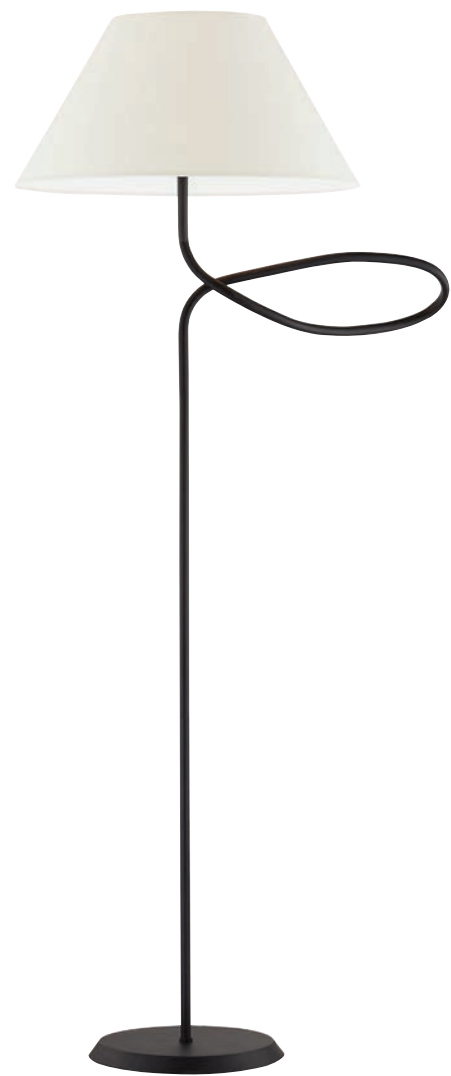

PFL1868-FOR