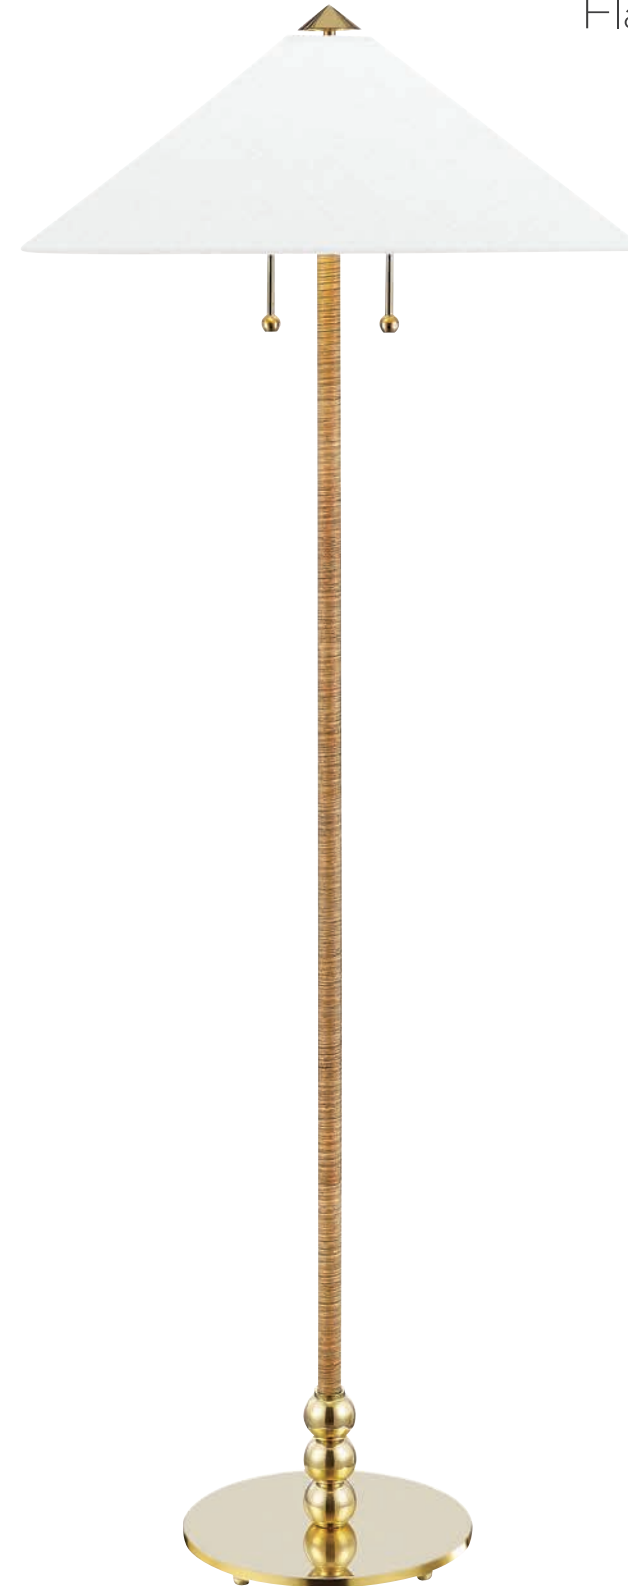

L3724-AOB

L3724-PN

Flare

L1399-AGB

L1395-AGB

Item	W	H	Base	Shade	Material	Socket Bulb	Switch	Finishes
L3724	16.5"	61.5"	11.5"D	16.5"D x 11"H	Linen	1 x E26 100 A19		Aged Old Bronze (AOB) Polished Nickel (PN)