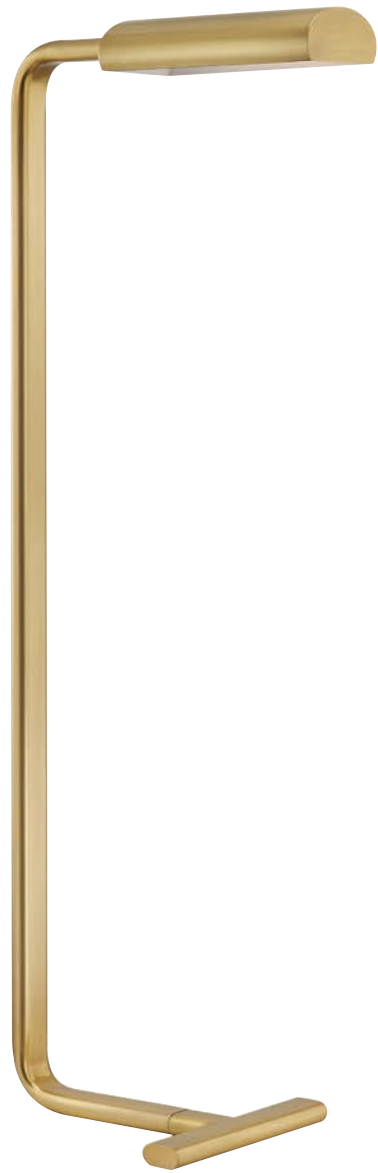

Holtville

L1297-AGB

L1297-OB

Item	W	H	Base	Material	Socket Bulb	Finishes
L1297	25.25"	45"	13"D	Leather	1 x E26 6W T10-8.5	Aged Brass (AGB) \ Old Bronze (OB)

Renwick

L1518-AGB

L1518-OB

L1518-PN