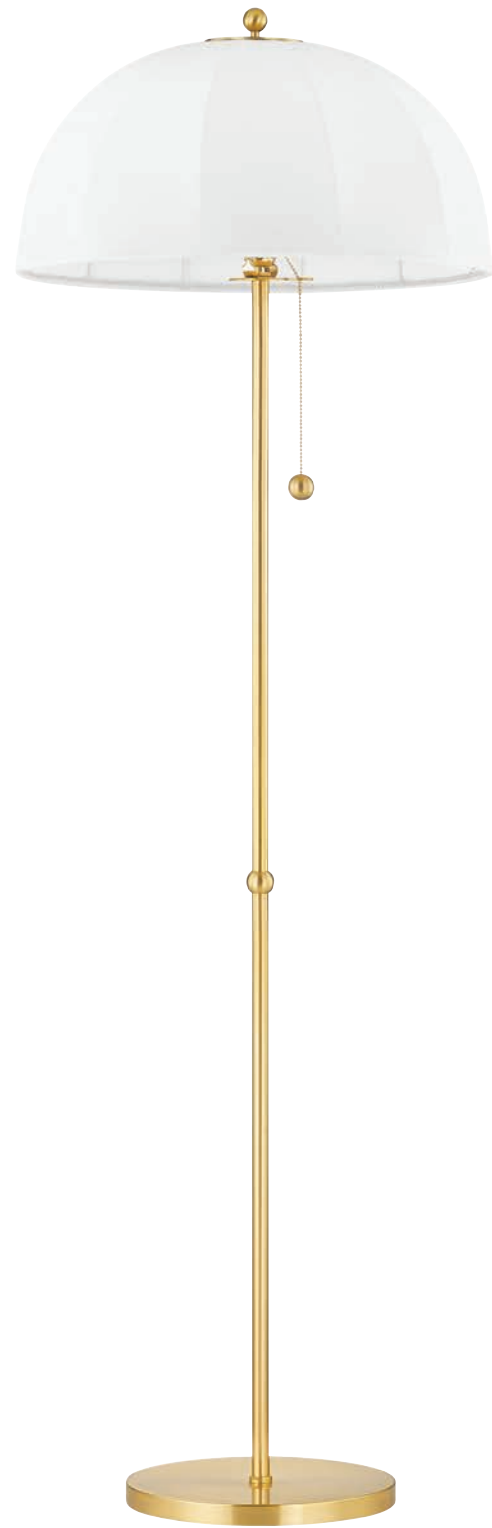

meshelle natalie papier

item	d	h	base	shade	material	socket | bulb	switch	finishes
HL816401	20.25"	64.25"	11.75"D	4"T x 20.25"B x 10"H	Stretch Fabric	1 x E26 | 25W A21	On/Off Pull Chain	Aged Brass (AGB)