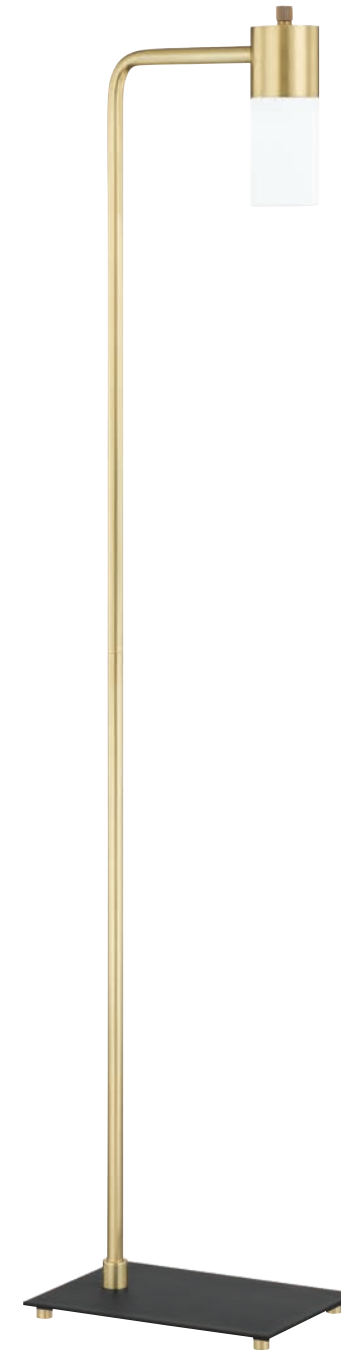

HL461401-AGB

lola

item	w	h	base	glass	socket | bulb	switch	finishes
HL461401	11"	49"	7"W x 10.5"L	Opal Etched	1 x G9 | 6W G9	On/Off on Top of Shade	Aged Brass (AGB)