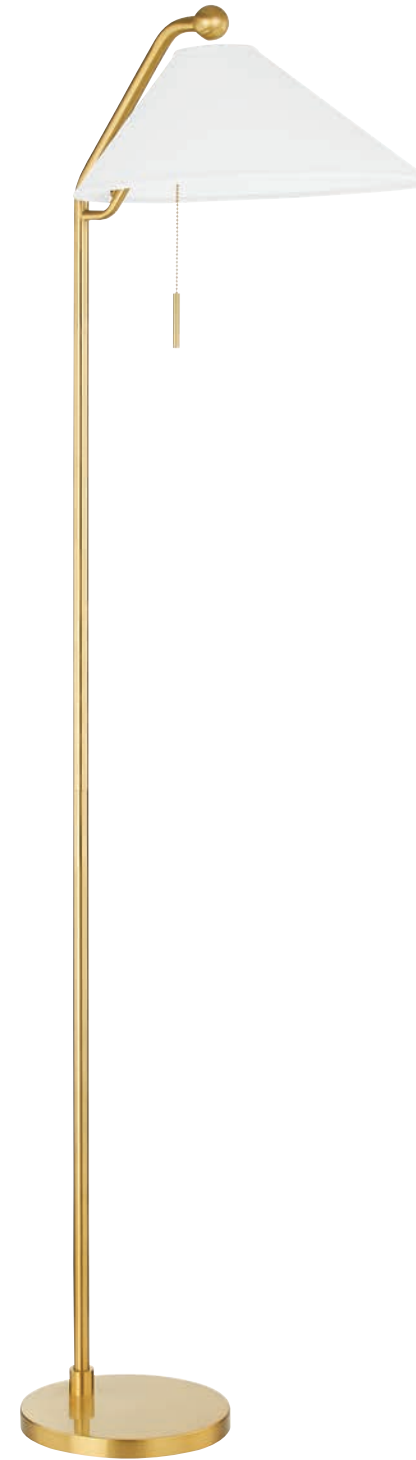

item	l	w	min h	max h	base	shade	material	socket bulb	switch	finishes
HL744401	38.5"	15"	55.5"	67"	9.75"D	14.5"T x 15"B x 7"H	White Linen	1 x E26 60W A19	On/Off on Fixture	Aged Brass (AGB)

HL647401-AGB

aisa