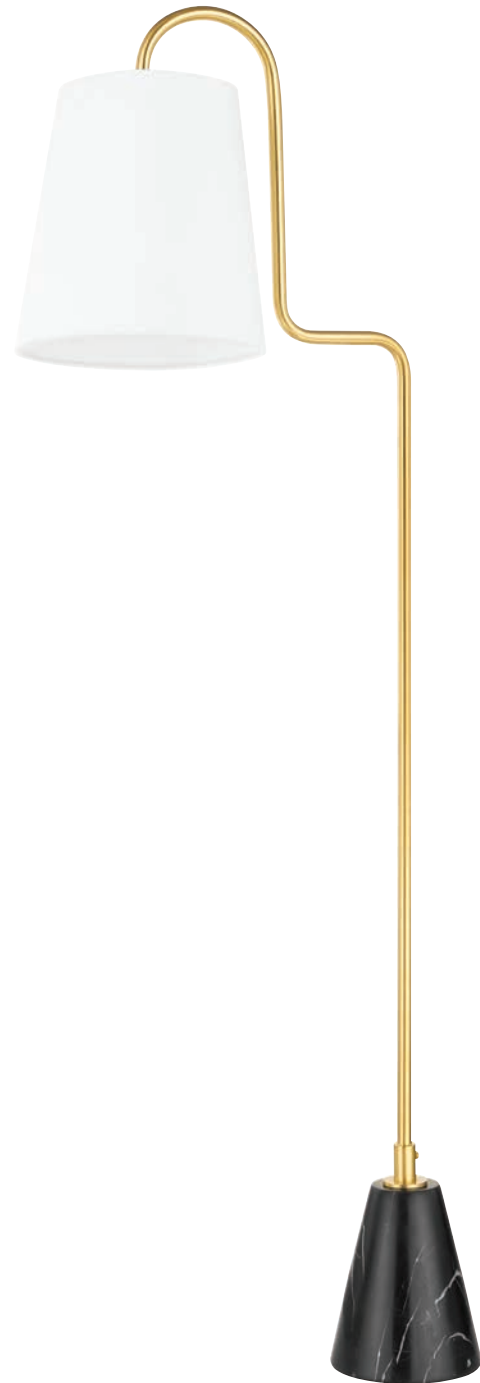

HL539401-AGB