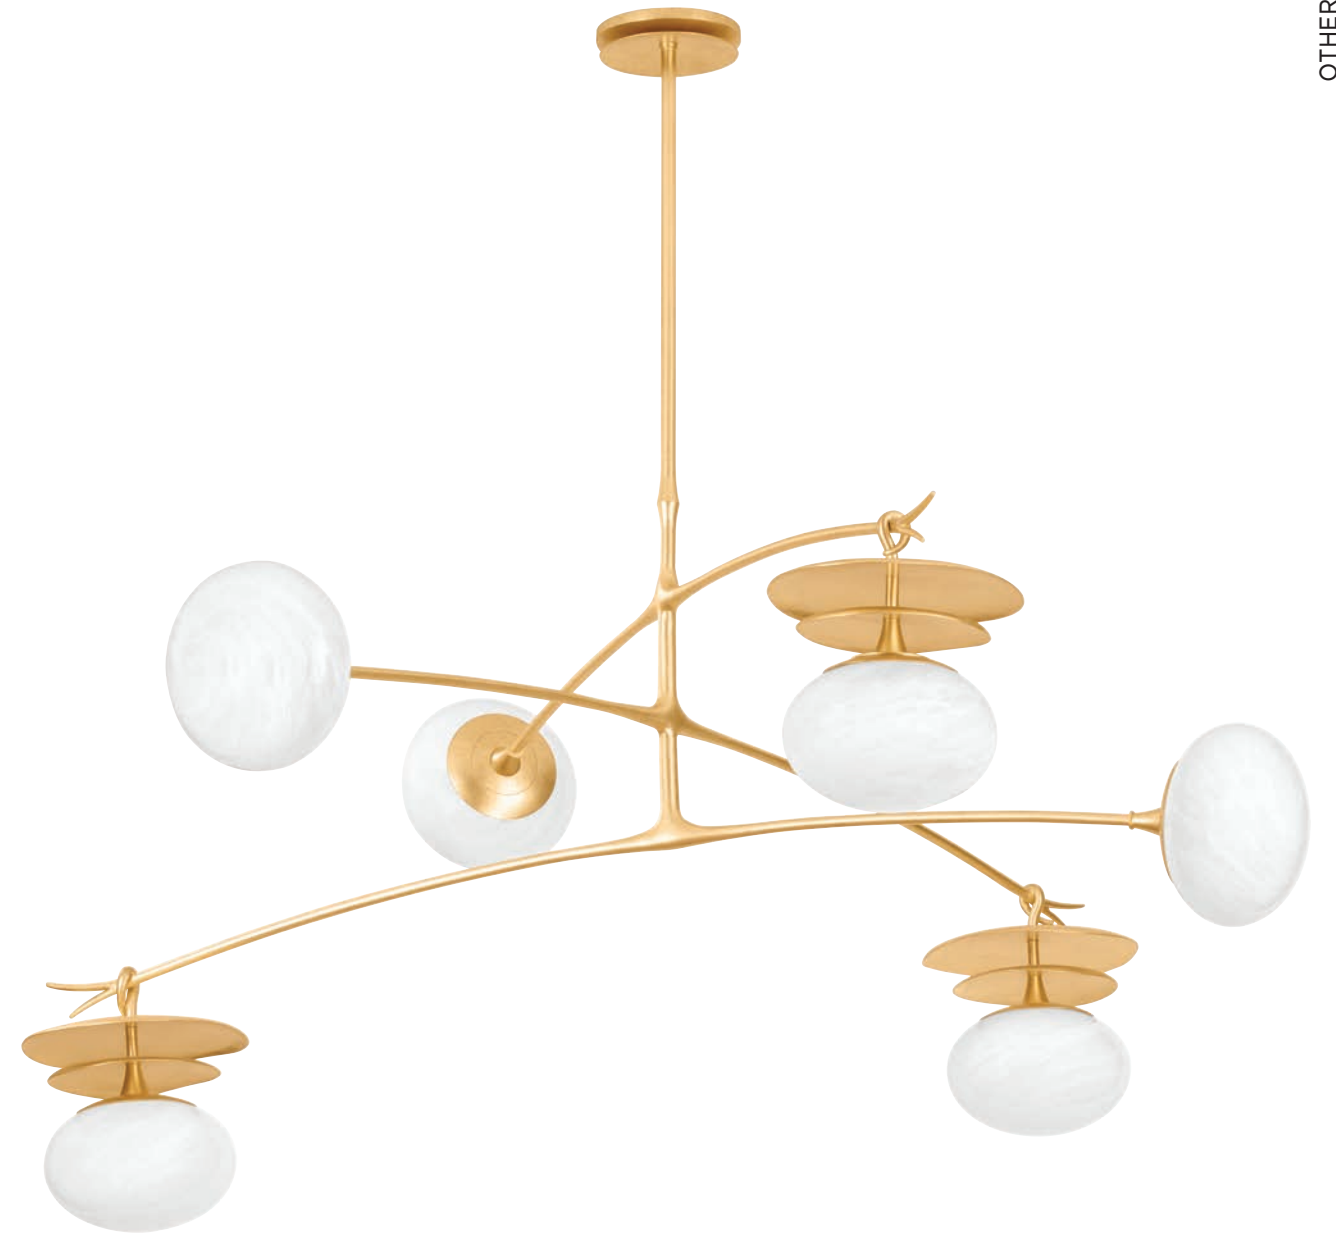

ITEM	D	MIN H	MAX H	CANOPY	GLASS	SOCKET | BULB	FINISHES
451-57	57"	34.75"	76.5"	6"D	Cloud Etched Inside	6 x E12 | 8W G16.5	Vintage Gold Leaf (VGL)

Ceylon