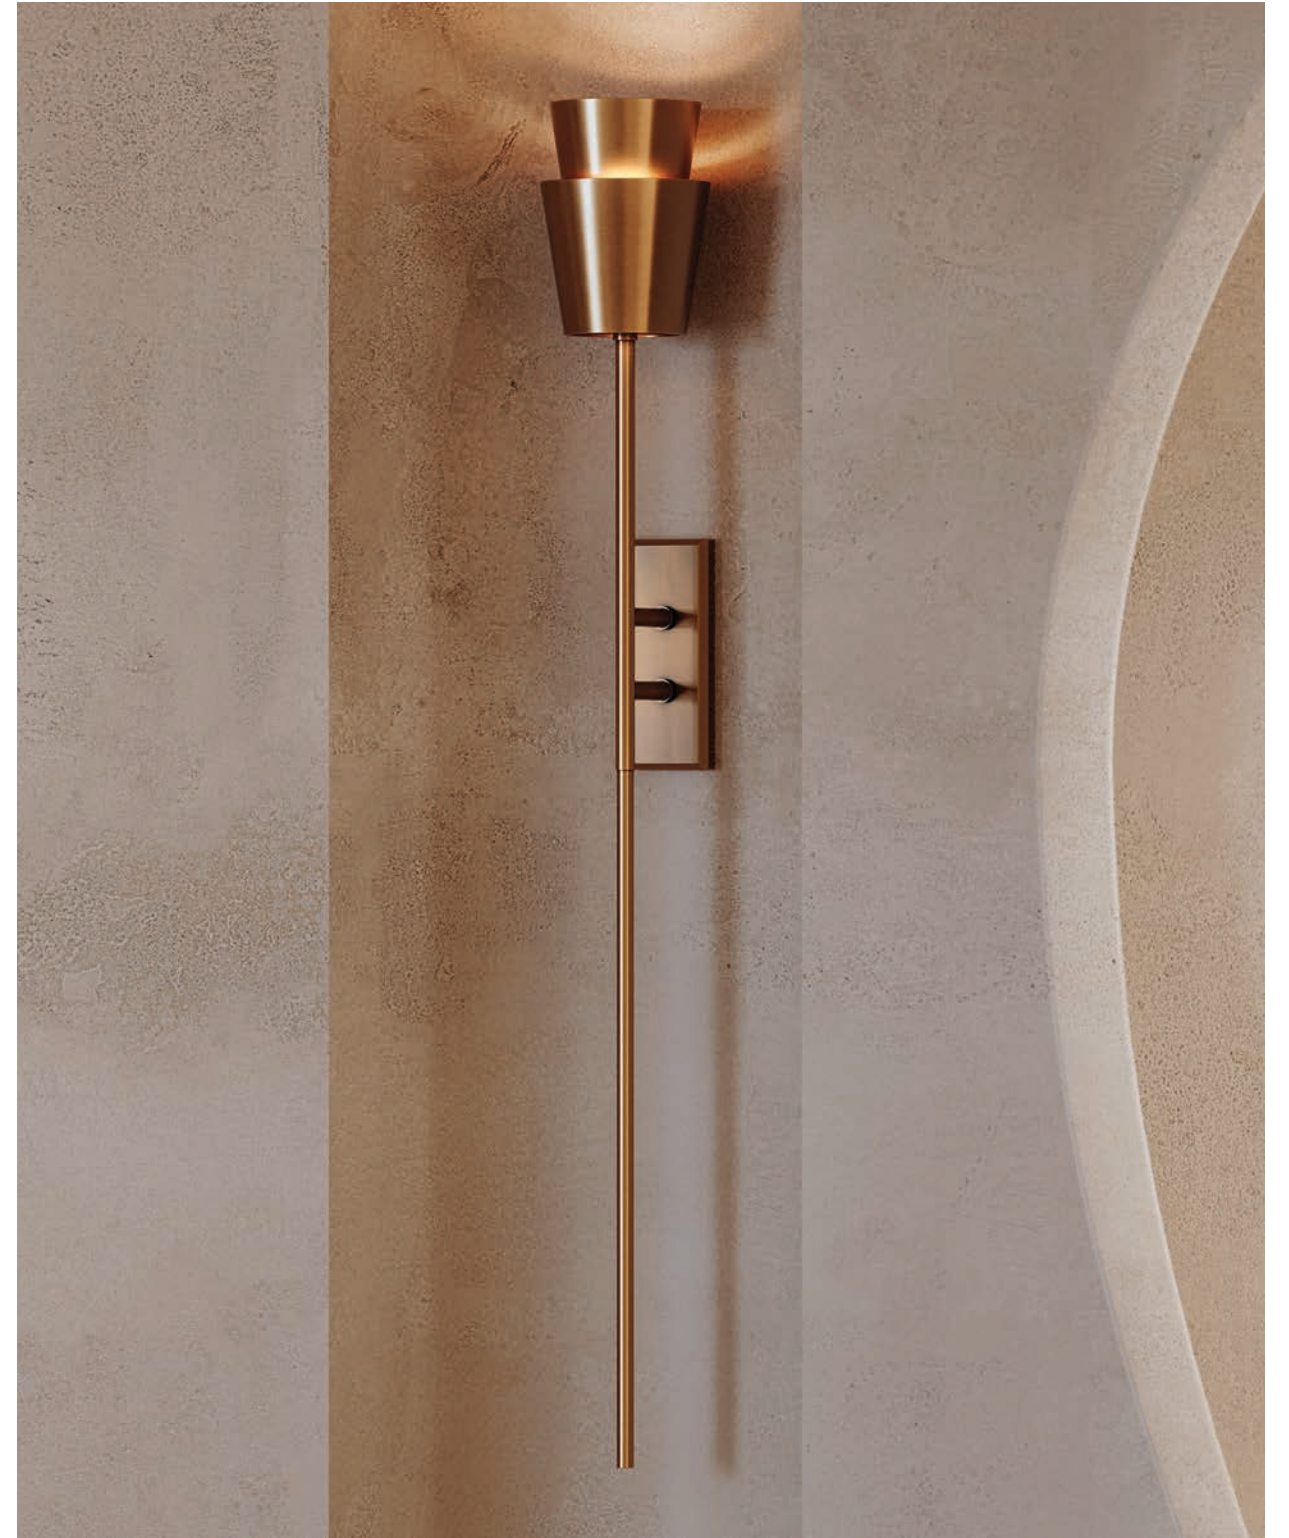

Buenos Aires

ITEM	W	H	E	TCD	BACKPLATE	GEM BOX	SOCKET | BULB	FINISHES
457-01	5.25"	44"	6.25"	18"	3"W x 7.5"H	2" x 3"	1 x E26 | 15W A19	Vintage Brass (VB)