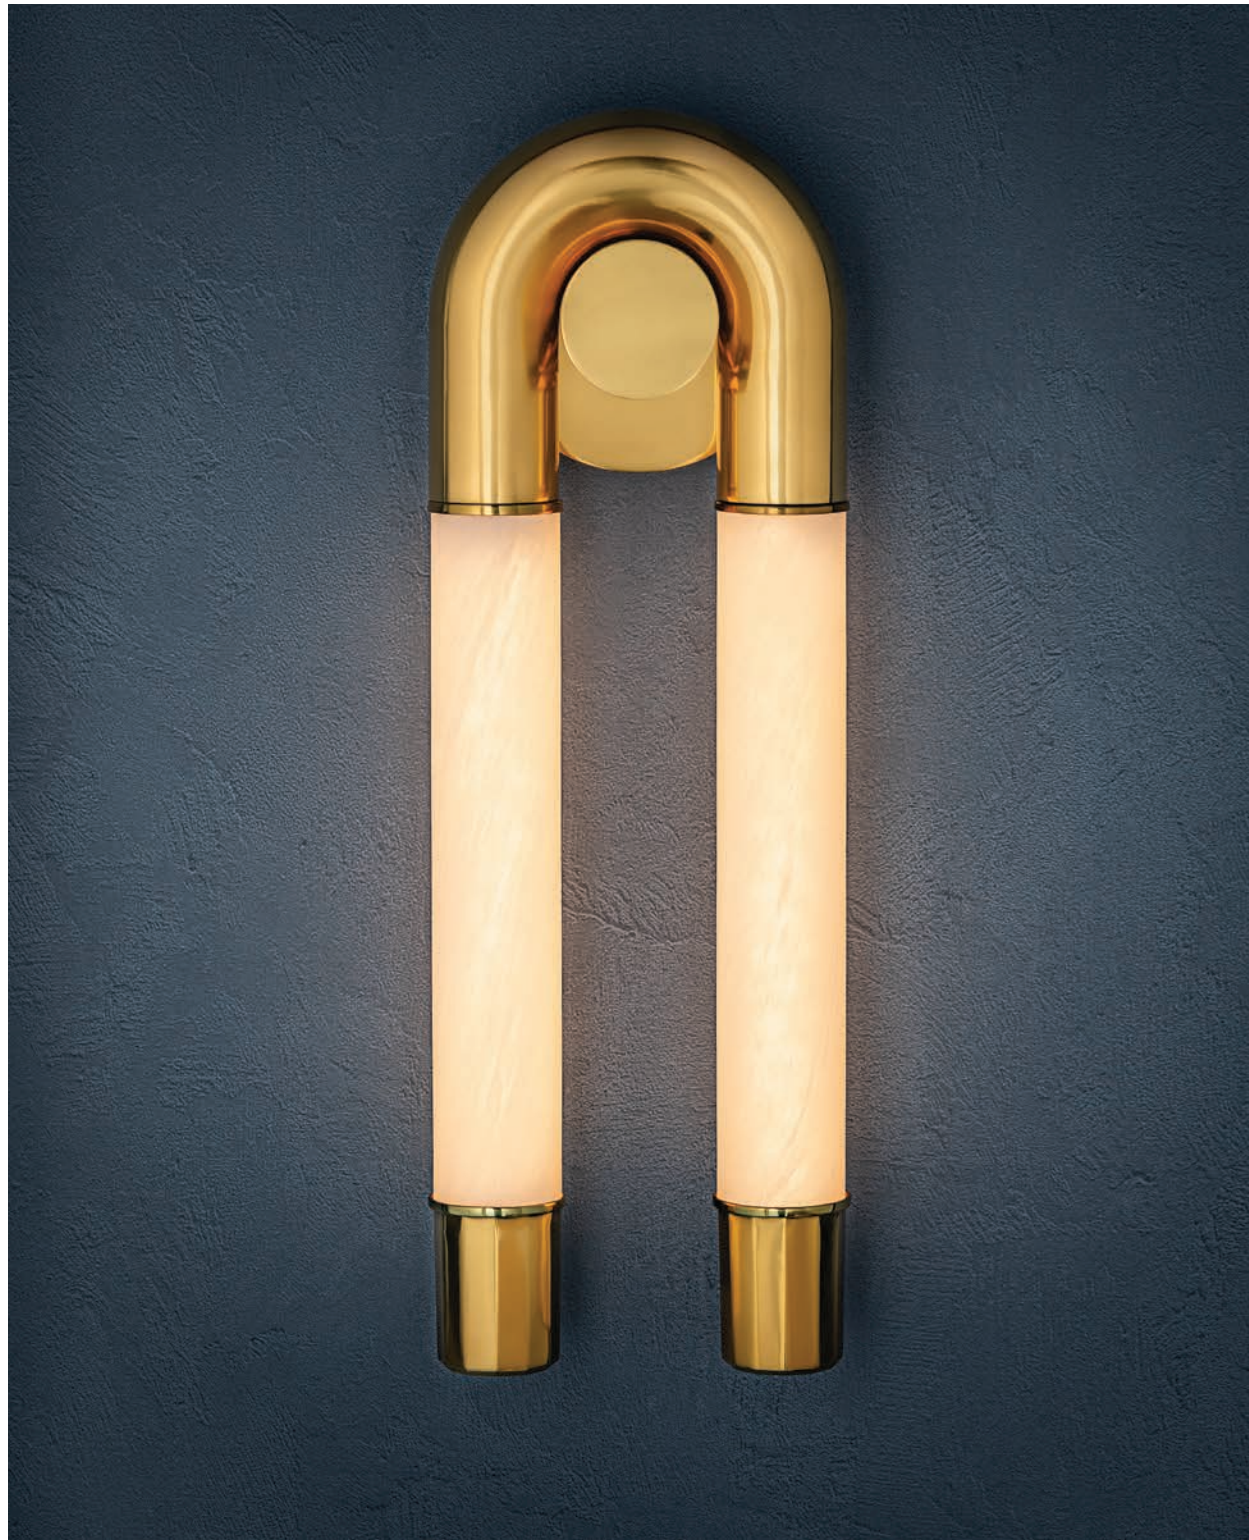

Zeme

ITEM	W	H	E	TCD	BACKPLATE	GLASS	LED	FINISHES
471-02	6.5"	19.25"	3.25" | ADA	3.25"	5"D	Cloud Etched Inside & Outside	20W | 2700K | 90 CRI | 120V 1475 Lumens | ELV, TRIAC Dimmable	Vintage Polished Brass (VPB)