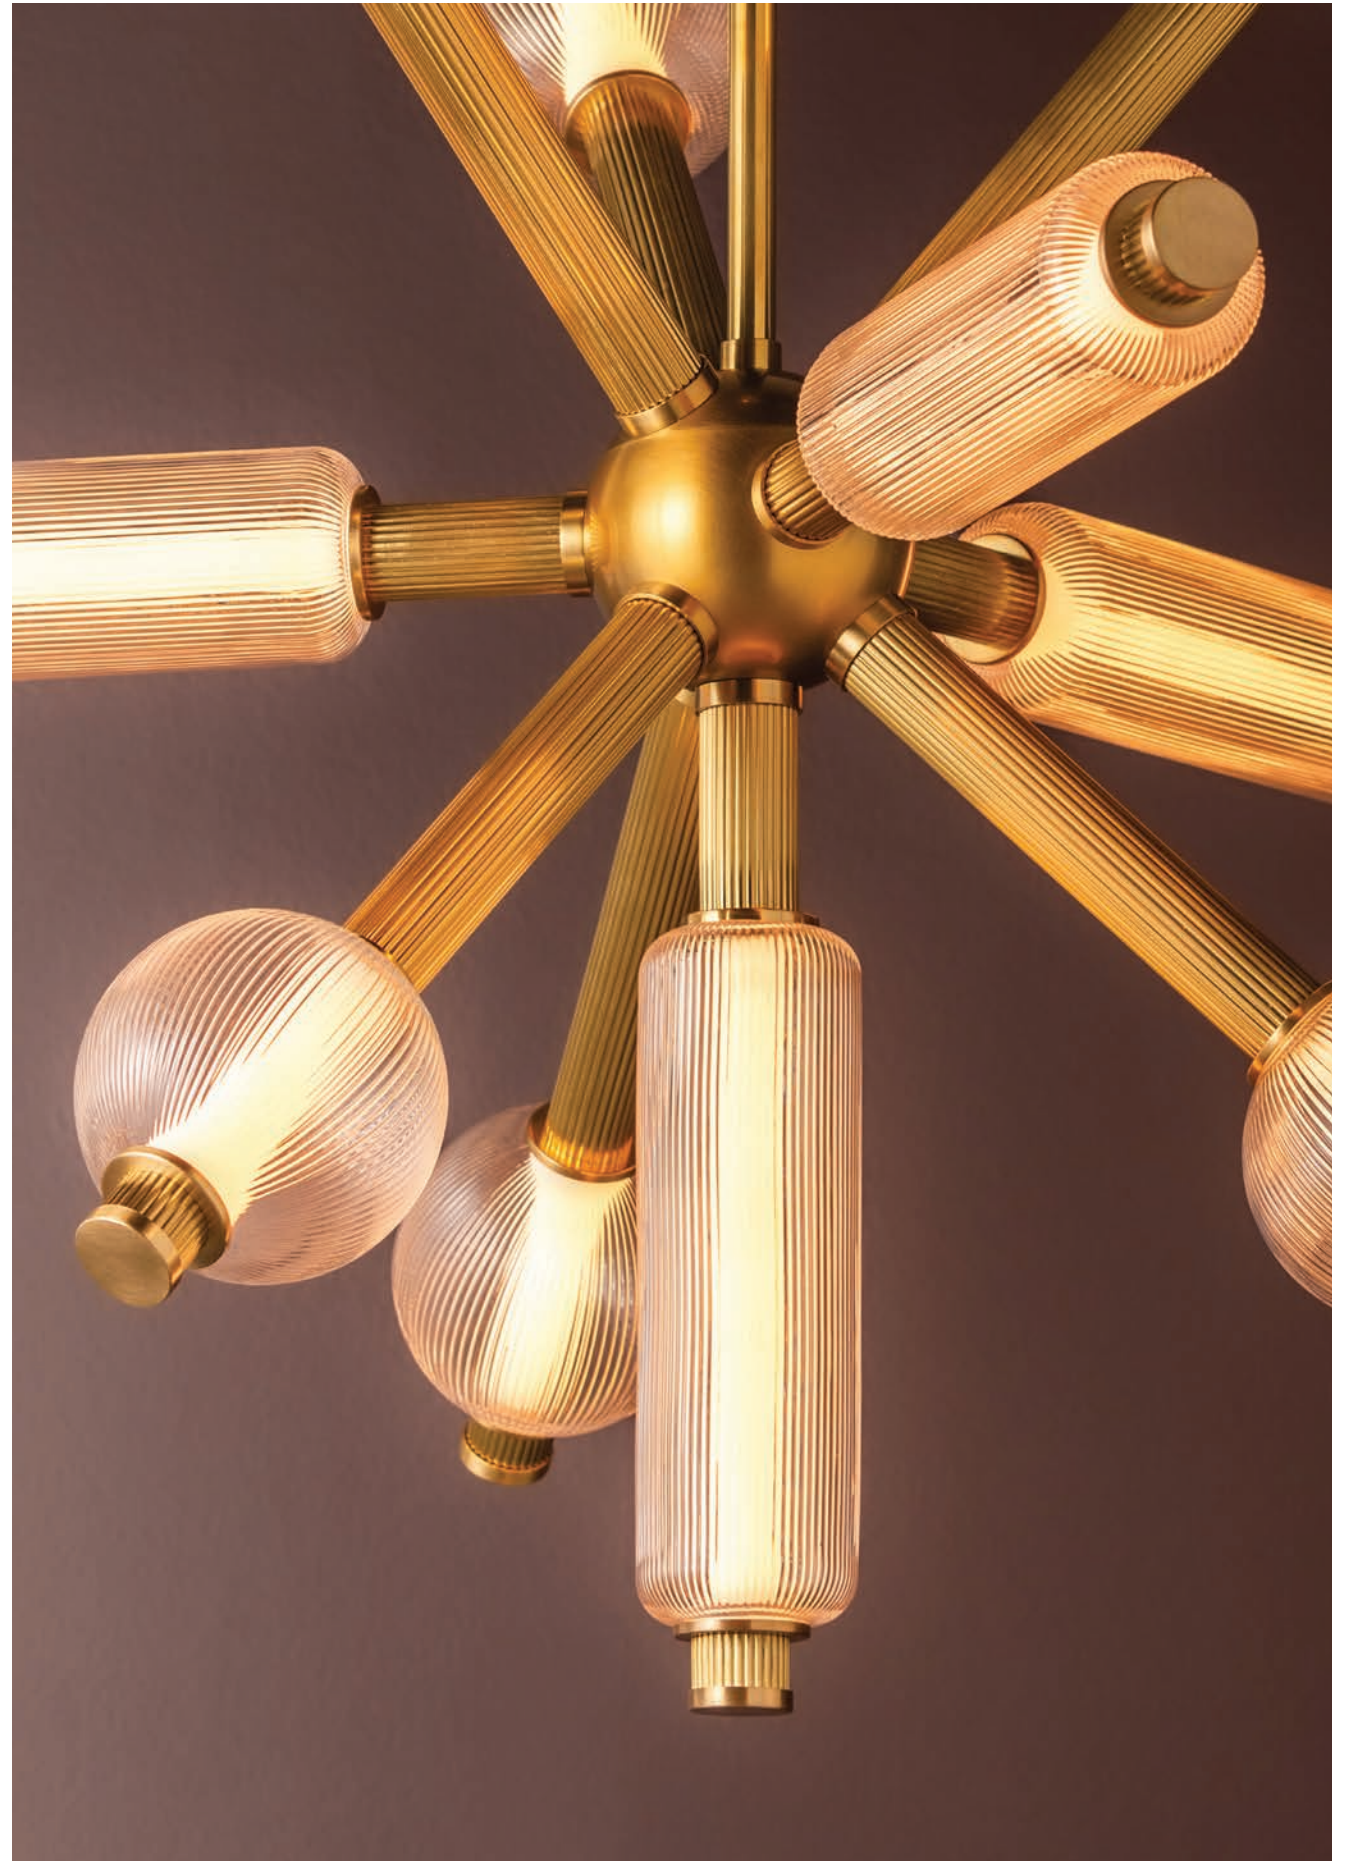

Atom

ITEM	D	MIN H	MAX H	CANOPY	GLASS	MATERIAL	LED	FINISHES
452-36	36"	40.75"	70.75"	5.5"D	Clear Ribbed	White Acrylic	40W | 2700K | 90 CRI | 120-277V 1725 Lumens | ELV, TRIAC, 0-10V Dimmable	Vintage Brass (VB)