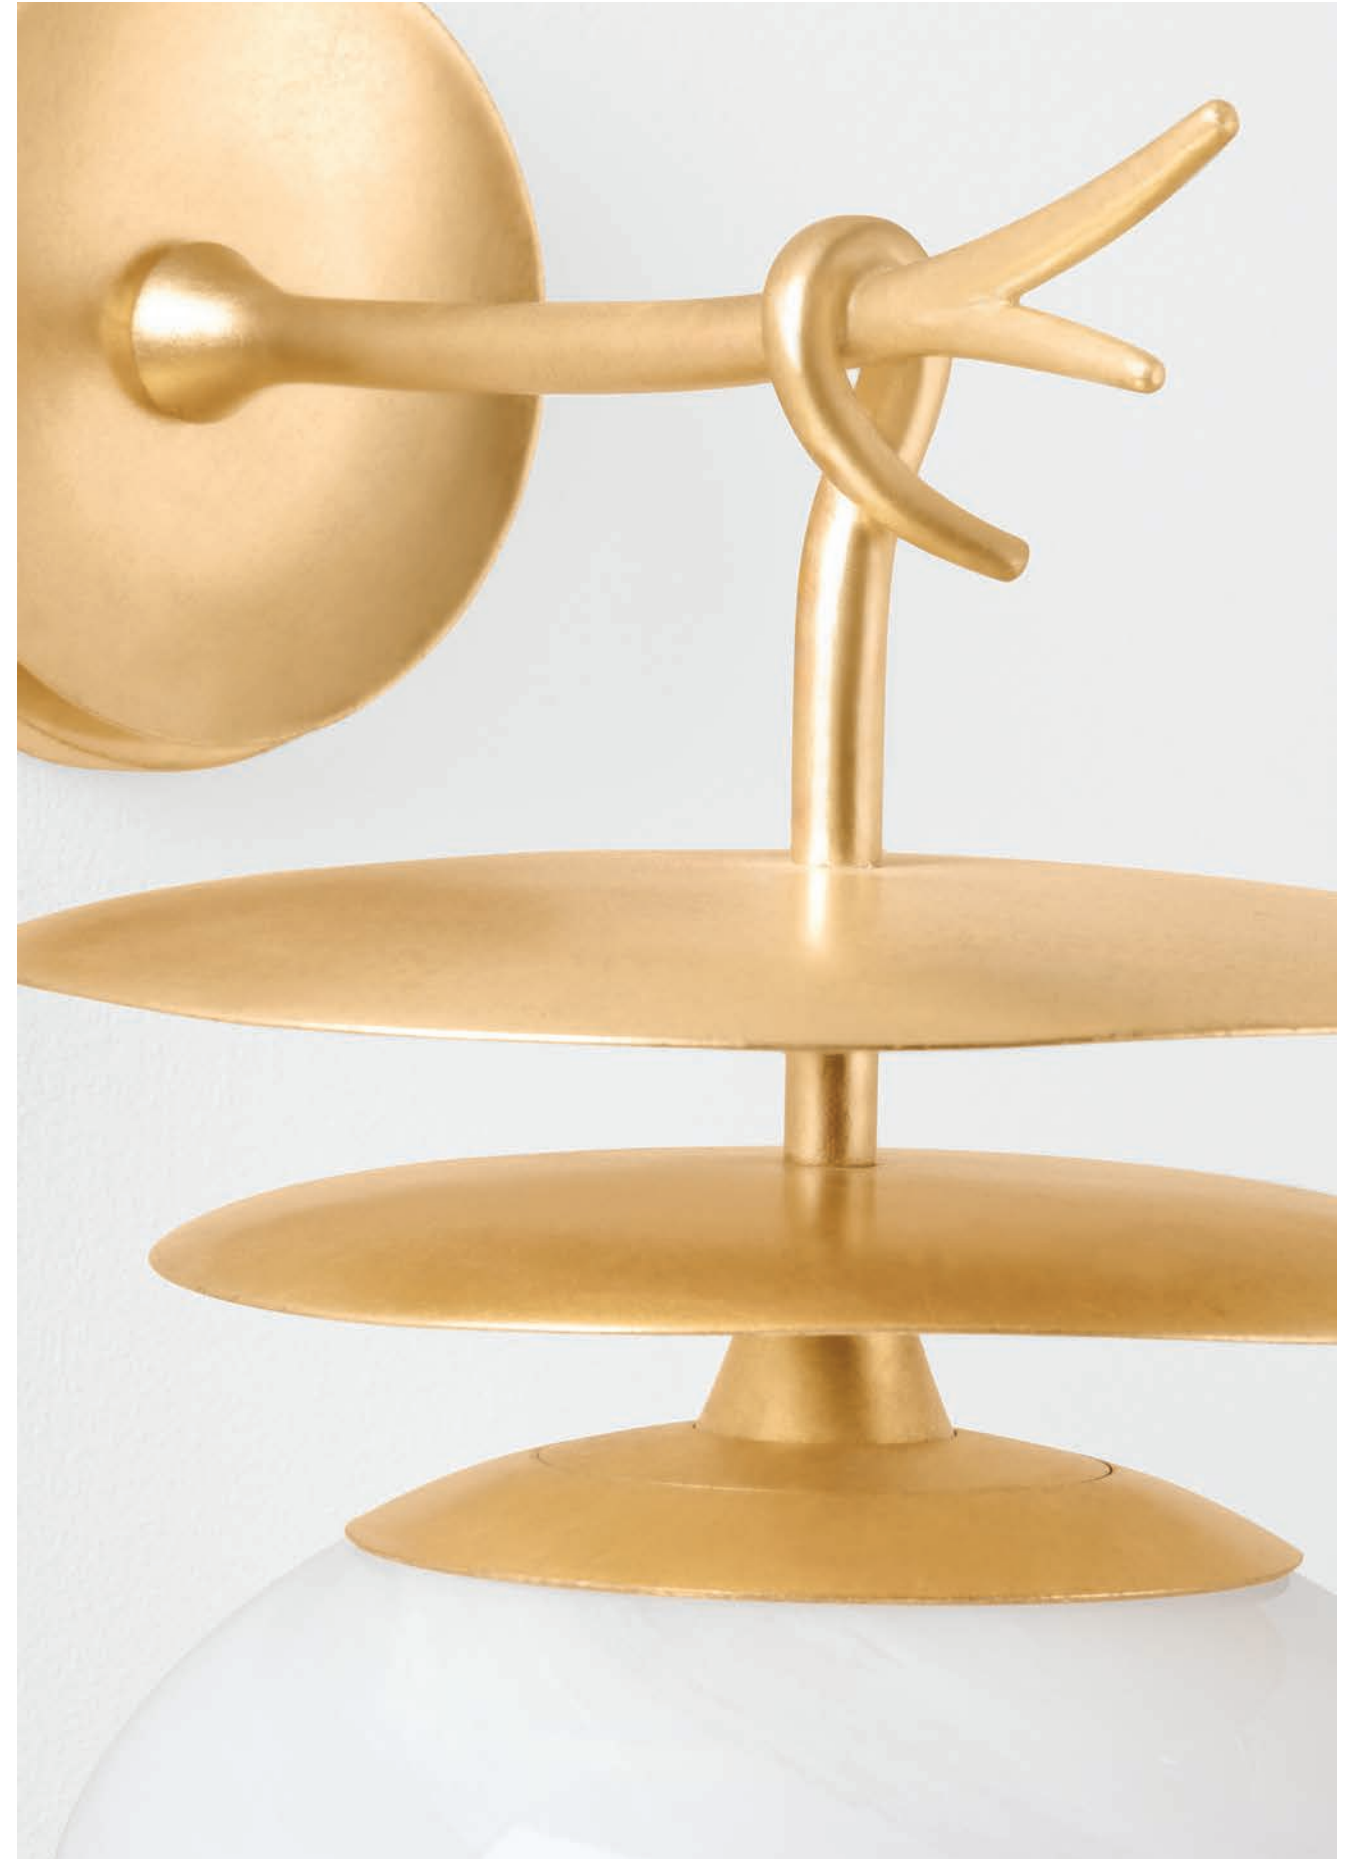

Ceylon

ITEM	W	H	E	TCD	BACKPLATE	GLASS	SOCKET | BULB	FINISHES
451-01	9.5"	13.25"	10.75"	2.25"	4.75"D	Cloud Etched Inside	1 x E12 | 8W G16.5	Vintage Gold Leaf (VGL)