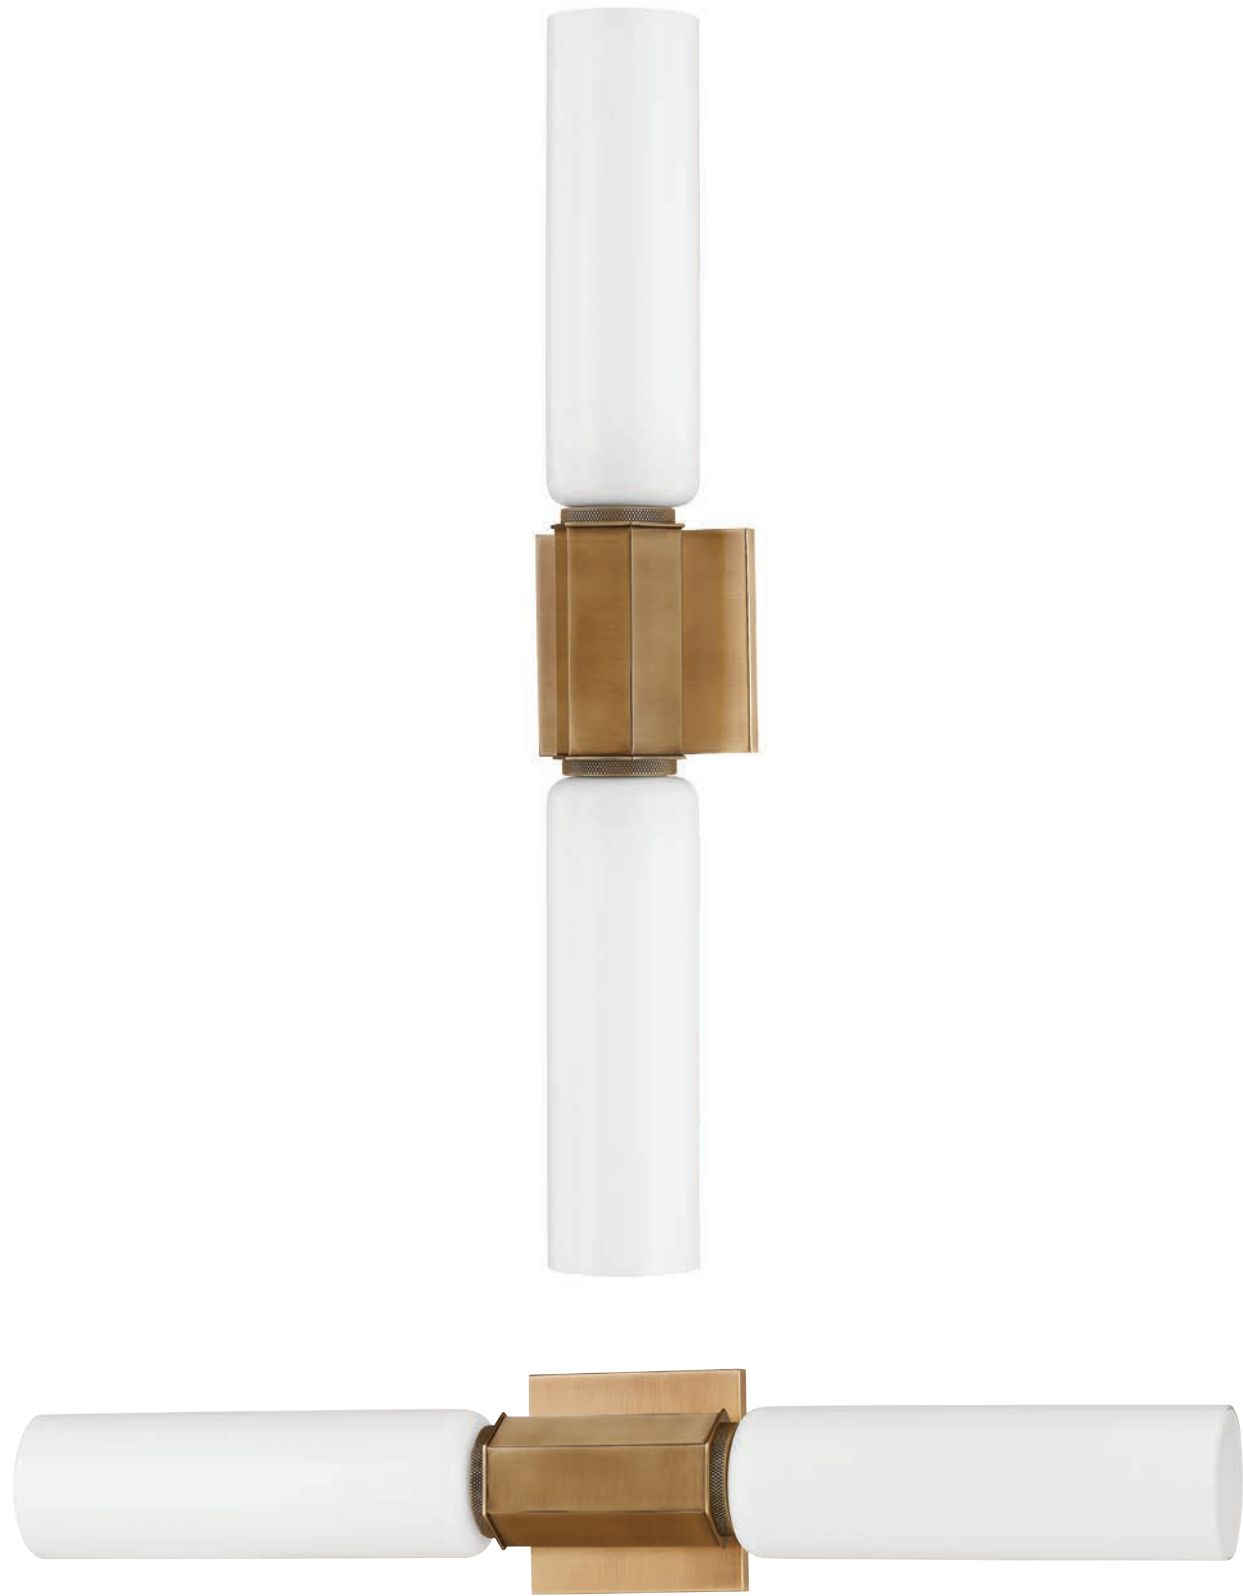

YARROW PATINA BRASS (PBR)

SCONCE	W	H	E	TCD	BACKPLATE	GLASS	SOCKET | BULB
BI227	4.75"	26.5"	3.5"	13"	4.75"SQ	Opal Glossy	2 x E26 | 15W T10-9