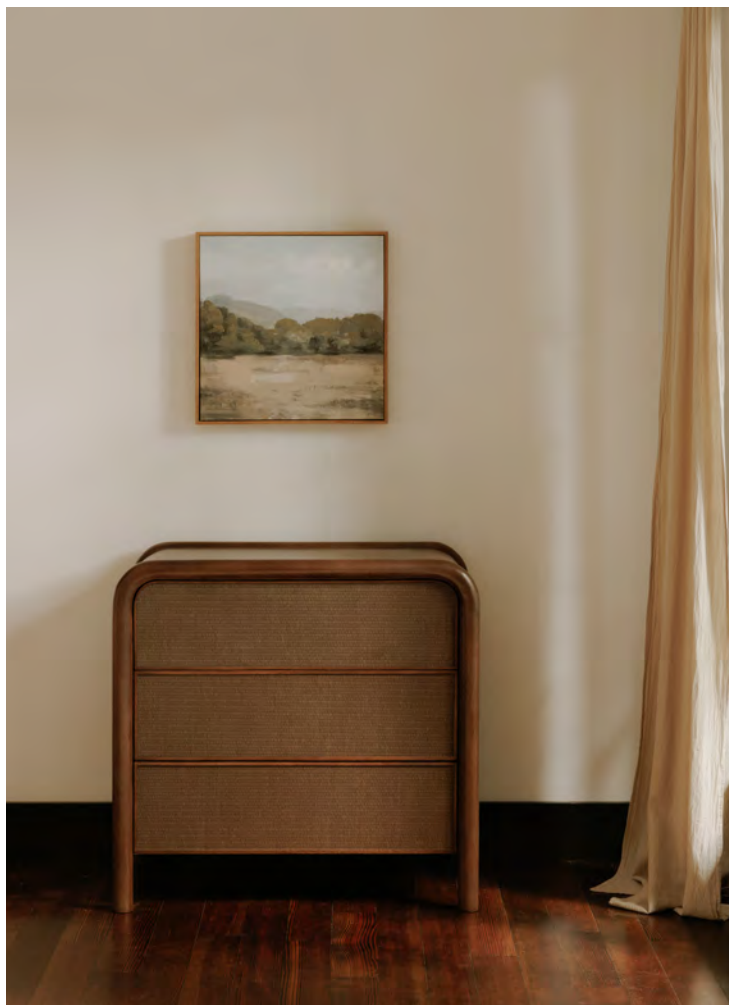

“This collection was born out of experimenting with piping - a detail you would normally only see on upholstery. I love bringing elements from other parts of the furniture world into something new. It brings unexpected concepts and ideas to life.”

- Emma Doody, Senior Furniture Designer