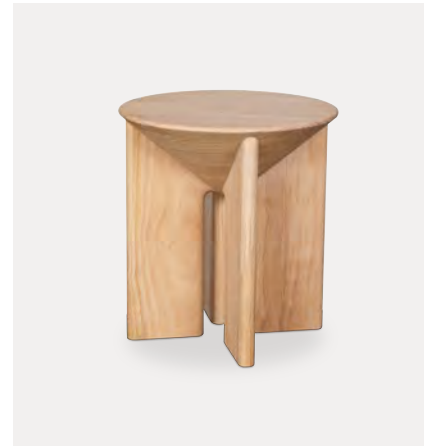

The Wiley 3-drawer sideboard's scallop detailing contrasts playfully against its traditional brass hardware & vintage brown finish.

A well-crafted wood frame. A timeless silhouette. Green velvet punctuates the balance of traditional and expressive, soft and inviting.

CIRCULAR SERENITY

The Olsen table set showcased side-by-side.

EW-1008-02 Salone Sideboard Black / JM-1009-39 Excelsior Sofa Warm Taupe /
JQ-1038-37 Wells 1 Framed Painting / JQ-1039-37 Wells 2 Framed Painting

A ROOM TO BE LOVED. A ROOM TO BE LIVED IN.

ZT-1040-05 Edwin Accent Chair Cream / BZ-1153-34 Landon Coffee Table Beige Travertine / EW-1010-02 Petra Leather Accent Chair Black /
JD-1085-03 Workshop Coffee Table Vintage Brown / EW-1013-20 Arlo Accent Chair Performance Fabric Deep Brown /
GZ-1166-03 Wiley Side Table Vintage Brown / JM-1026-05 Bryn Chaise Oyster / EW-1016-24 Nekko Accent Table Natural

Texture and tranquillity. Contrast and complexity. The Francis accent chair features channel detailing and a solid birch frame.

OA-1001-39 Francis Accent Chair Taupe

A dynamic composition, dark round arches and rounded edges contrast with bright, colorful décor.