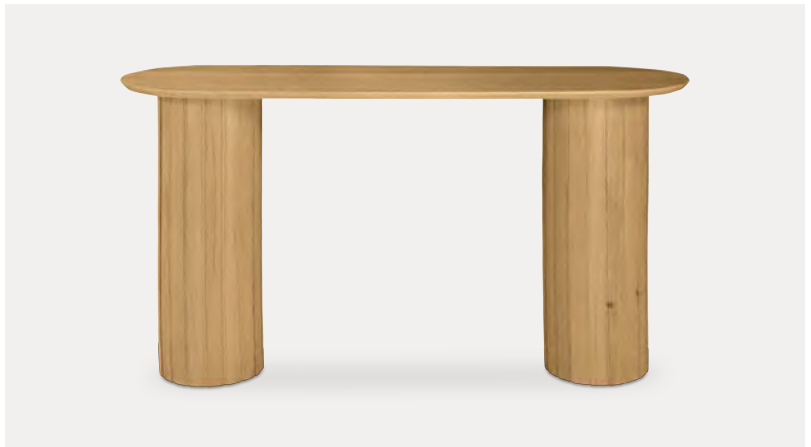

WELCOME & ENTER

Set the stage in the first port of call. The entryway is the beginning, the start of the story.
We've set the tone with new introductions, welcoming and ready to make a splash.