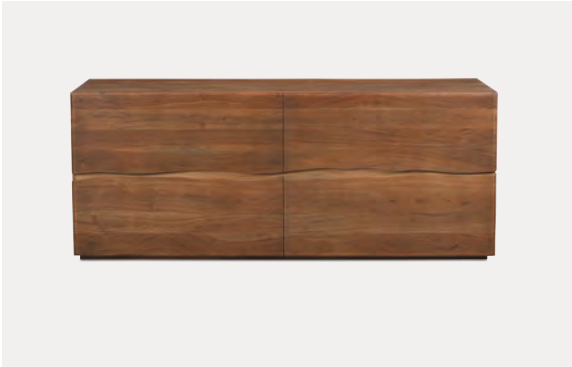

THE QUIET. THE PERSONAL. THE BEDROOM.

Watson 4 Drawer Dresser BB-1001-03 / Theo Two Drawer Nightstand Brown RP-1011-03 / Ella Accent Chair Heather Beige EH-1115-34 / Wiley Nightstand Vintage Brown GZ-1171-03 / Ichigo King Bed Deep Orange OA-1003-12-0 / Lennon Nightstand GZ-1180-21 / Round Off Tall Nightstand Oak YR-1013-24 / Rye 6 Drawer Dresser Warm Brown BZ-1144-03 / Zeppelin King Bed Heather Light Grey OA-1006-29-0