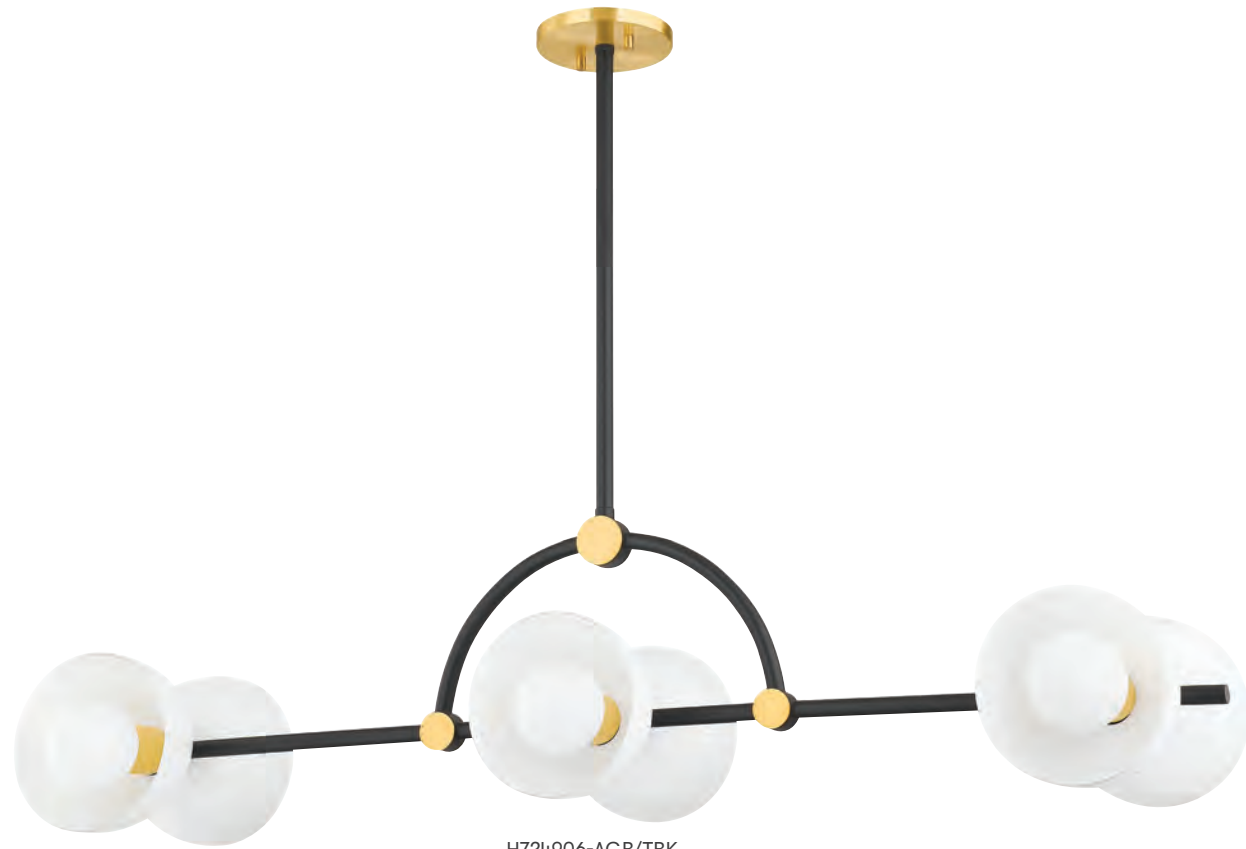

H516808-PN

bailey

item	d	min h	max h	canopy	socket bulb	finishes
H516806	24"	26.25"	78.25"	4.75"D	6 x E12 60W G16.5	Aged Brass (AGB) Aged Brass/Soft Black (AGB/SBK)
H516808	30"	27.25"	79.25"	4.75"D	8 x E12 60W G16.5	Polished Nickel (PN)

H891902-AGB/SWH

georgann zoe feldman

item	l	w	min h	max h	canopy	socket bulb	finishes
H891902	48"	9"	19.75"	56"	6"D	2 x E26 15W A19	Aged Brass/Soft White (AGB/SWH)

H724906-AGB/TBK

belle

item	l	w	min h	max h	canopy	glass	socket bulb	finishes
H724906	43.25"	11.75"	14.5"	50.5"	5.25"D	Opal Glossy	6 x E26 60W G25	Aged Brass/Textured Black (AGB/TBK)