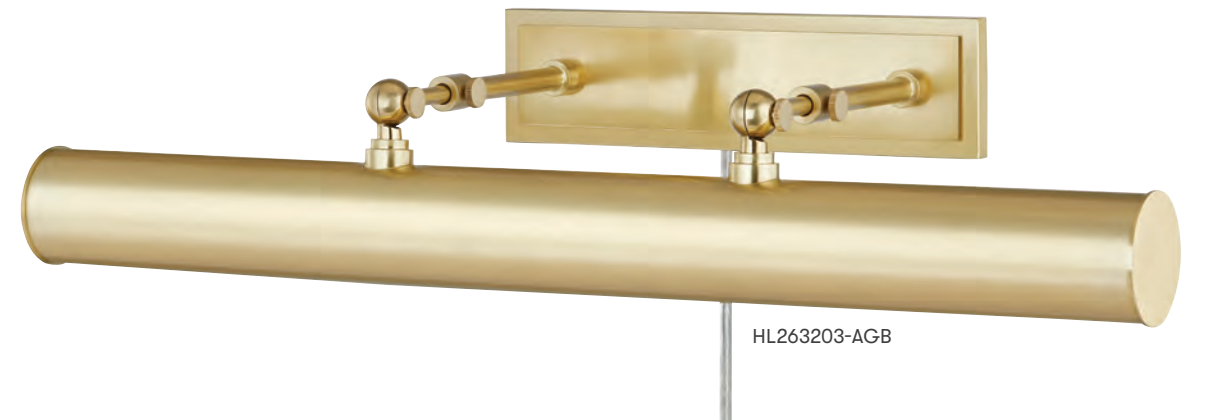

HL263203-AGB

fifi ariel okin

item	w	h	min e	max e	tcd	backplate	socket | bulb	switch	finishes
HL762101S	8.75"	5.25"	7.5"	9"	3.25"	5"W x 3"H	1 x E26 | 8W T10-5.5	On/Off on Cord	Aged Brass (AGB)
HL762102M	16.75"	5.25"	7.5"	9"	3.25"	5"W x 3"H	2 x E26 | 8W T10-5.5	On/Off on Cord	Aged Brass/Soft Navy (AGB/SNY) Aged Brass/Soft White (AGB/SWH)
HL762103L	24"	5.25"	7.5"	9"	3.25"	5"W x 3"H	3 x E26 | 8W T10-5.5	On/Off on Cord	

holly

item	w	h	max e	tcd	backplate	socket | bulb	switch	finishes
HL263201	8.25"	4.75"	11.75"	1.5"	6"W x 3"H	1 x E26 | 25W Type T	On/Off on Cord	Aged Brass (AGB)
HL263202	16.25"	4.75"	11.75"	1.5"	6"W x 3"H	2 x E26 | 25W Type T	On/Off on Cord	Aged Brass/Navy (AGB/NVY) Aged Brass/White (AGB/WH)
HL263203	24.25"	4.75"	11.75"	1.5"	11"W x 3"H	3 x E26 | 25W Type T	On/Off on Cord	Aged Old Bronze (AOB)