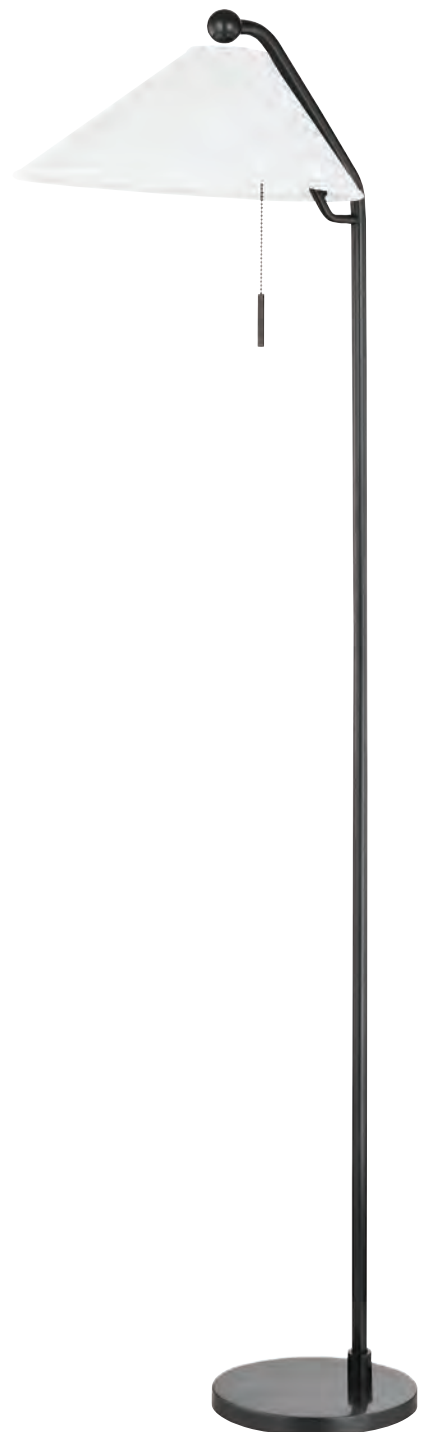

HL647401-OB