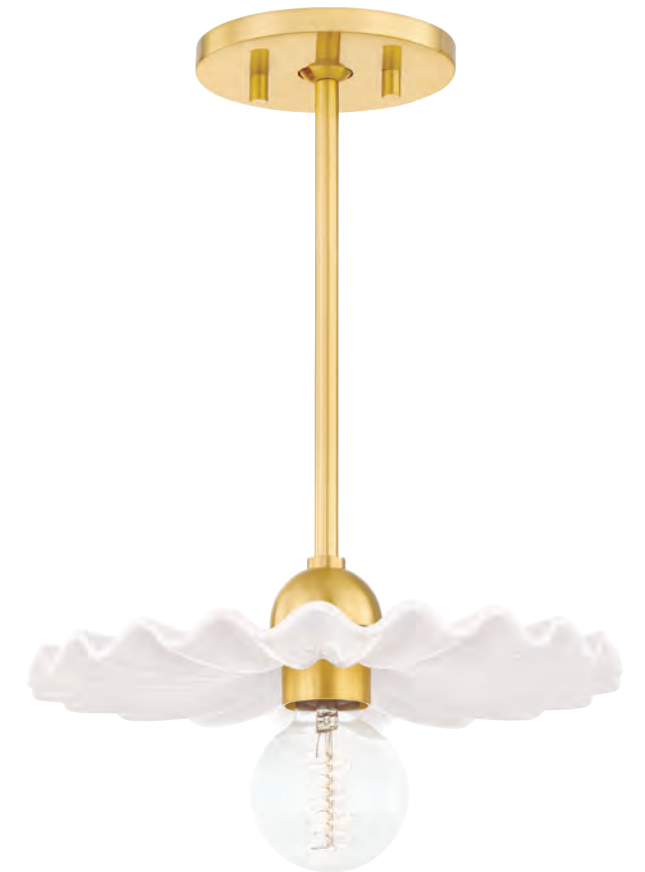

item	d	min h	max h	canopy	socket bulb	finishes
H712701	16"	8.5"	49"	4.75"D	1 x E26 15W G25	Aged Brass/Ceramic Rough Texture White (AGB/CTW)

H721701-AGB/CWW

paloma

item	d	min h	max h	canopy	material	socket bulb	finishes
H721701	14"	16.5"	52.25"	5"D	Ceramic	1 x E26 60W G40	Aged Brass/Ceramic White Wash (AGB/CWW)

tinsley

item	d	min h	max h	canopy	socket bulb	finishes
H499701	11.75"	8"	44"	4.75"D ∠	1 x E26 60W G25	Aged Brass/Ceramic Cream (AGB/CCR)

H499701-AGB/CCR

H476701S-AGB

H476701M-AGB

H476701L-AGB

demi

item	d	min h	max h	canopy	shade	material	socket bulb	finishes
H476701S	17.5"	14"	114"	4.75"D	4.5"T x 17.5"B x 8.75"H	Pleated Linen	1 x E26 15W A19	Antique Brass (AGB)
H476701M	25.5"	18"	118"	4.75"D	4.5"T x 25.5"B x 12.75"H	Pleated Linen	1 x E26 15W A19	Antique Brass (AGB)
H476701L	33.75"	22"	122"	5.5"D	5"T x 33.75"B x 16.5"H	Pleated Linen	1 x E26 15W A19	Antique Brass (AGB)