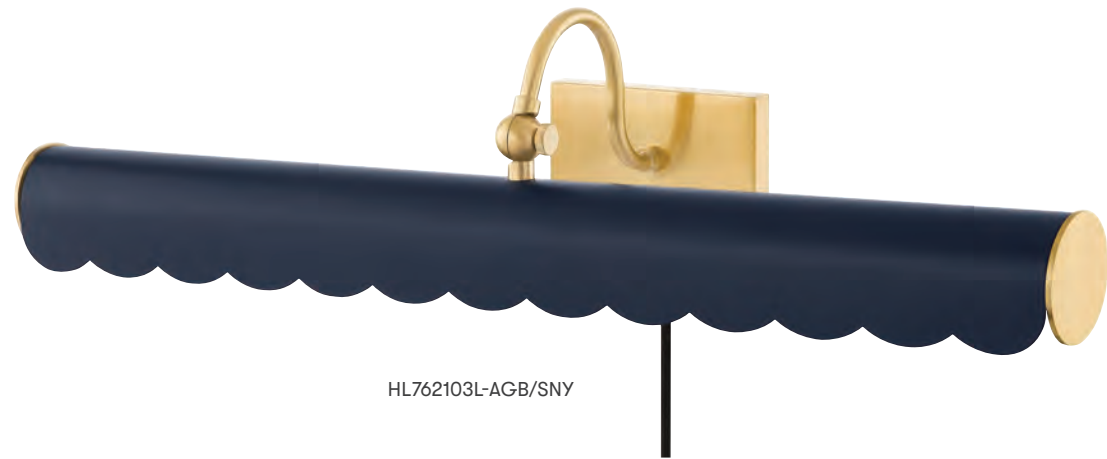

HL762103L-AGB/SNY