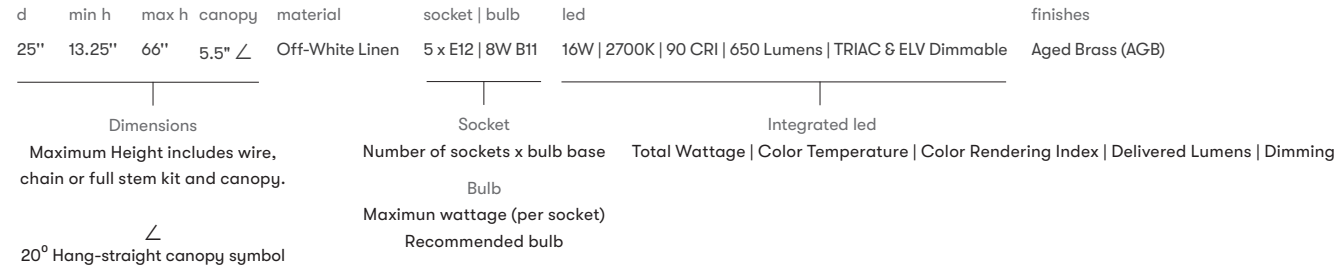

product key

Abbreviations/Symbols

ADA	Americans with Disabilities Act	SQ	Square
B	Bottom	T	Top
D	Diameter	TCD	Top to Center
E	Extension	W	Width
H	Height	∠	20° Hang Straight Canopy
L	Length		

Hanging

Stem Kits
(1) 6" stem, (2) 12" stems, and (1) 18" stem
Fixtures with multiple stems include multiple kits.

Chain | 6 Feet
Fixtures with multiple chains include sets

Cord | 10 Feet
Fixtures with multiple cords include sets

All Items in this Catalog Are Either

led bulbs

BLB-4W-G9 4W | G9 Base 3000K | 90 CRI 300 Lumens Clear Dimmable	BLB-T8-03-CL-LED 3W | E12 Base 2700K | 90 CRI 240 Lumens Clear Dimmable	BLB-T10-5.5-CL-LED 4W | E26 Base 2700K | 90 CRI 450 Lumens Clear Dimmable	BLB-T10-5.5-FR-LED 4W | E26 Base 2700K | 90 CRI 360 Lumens Frosted Dimmable	BLB-ST18-CL-LED 4.5W | E26 Base 2700K | 90 CRI 500 Lumens Clear Dimmable
BLB-G16.5-MW-LED 4W | E12 Base 3000K | 90 CRI 320 Lumens Matte White Dimmable	BLB-G25-CL-LED 4.5W | E26 Base 2700K | 90 CRI 360 Lumens Clear Dimmable	BLB-G25-MW-LED 5.5W | E26 Base 3000K | 90 CRI 500 Lumens Matte White Dimmable	BLB-G40-CL-LED 4.5W | E26 Base 2700K | 90 CRI 360 Lumens Clear Dimmable	BLB-G40-MW-LED 5.5W | E26 Base 3000K | 90 CRI 500 Lumens Matte White Dimmable
BLB-T10-09-CL-LED 5.5W | E26 Base 2700K | 90 CRI 550 Lumens Clear Dimmable	BLB-T10-09-FR-LED 5.5W | E26 Base 2700K | 90 CRI 550 Lumens Frosted Dimmable	BLB-6W-T8-11-CL-LED 5.5W | E26 Base 2700K | 90 CRI 550 Lumens Clear Dimmable	BLB-6W-T8-11-FR-LED 5.5W | E26 Base 2700K | 90 CRI 550 Lumens Frosted Dimmable	

item number index