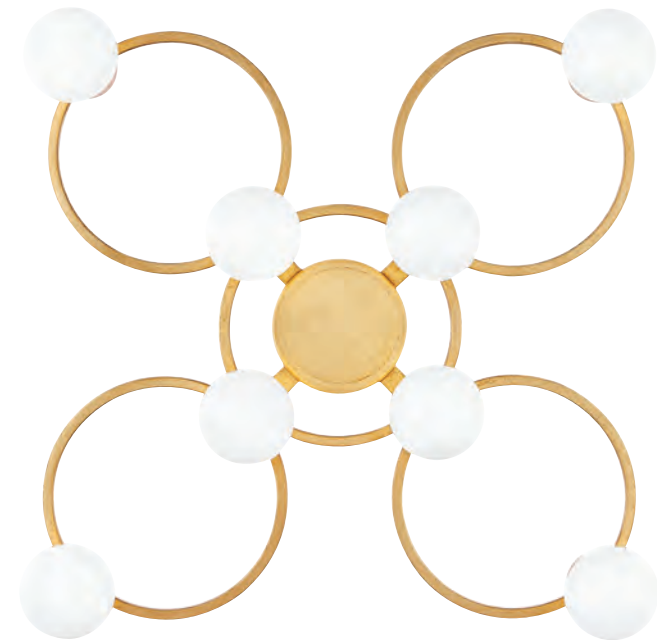

View from below.