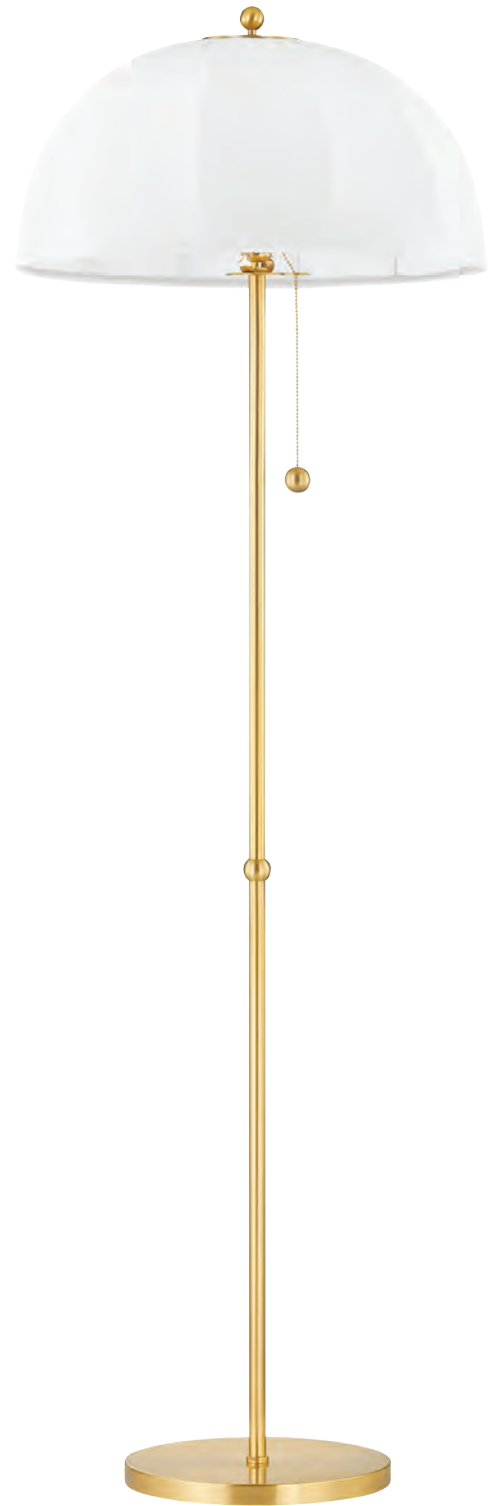

maia eny lee parker

item	d	h	base	shade	material	socket bulb	switch	finishes
HL692401	23.5"	67"	12"D	3"T x 23.5"B x 8.75"H	Linen	2 x E26 60W A19	On/Off Pull Chains	Aged Brass/Ceramic Texture Beige (AGB/CBG)