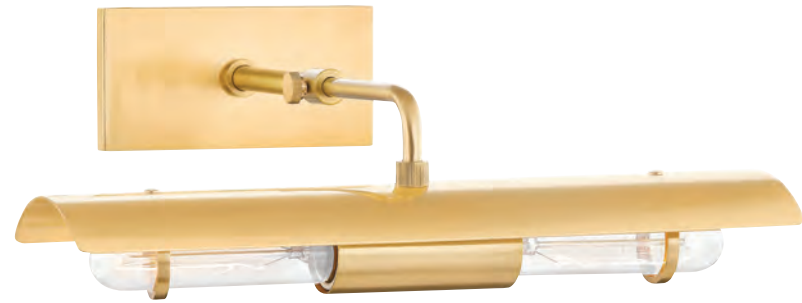

H741102A-AGB