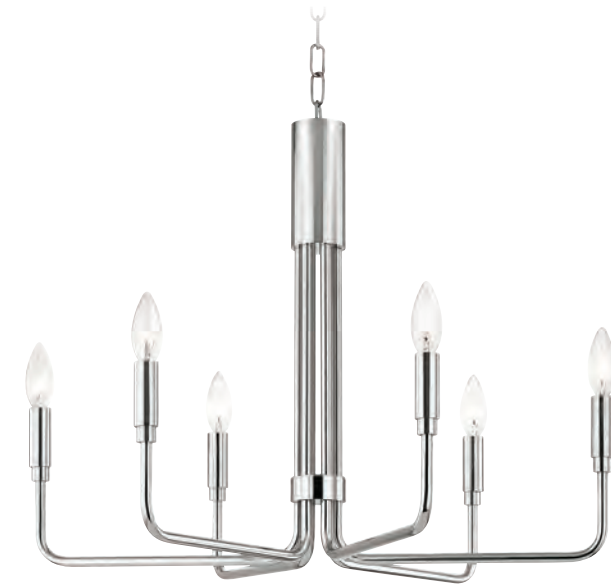

josephine

item	d	min h	max h	canopy	socket bulb	finishes
H738806	31"	22"	64"	4.75"D	6 x E12 60W G16.5	Vintage Gold Leaf (VGL)
H738808	42"	25.25"	67.25"	4.75"D	8 x E12 60W G16.5	

PHOTO, RIKKI SNYDER PHOTOGRAPHY

H261810-AGB

H261806-OB

H261806-PN

brigitte

item	d	min h	max h	canopy	socket bulb	finishes
H261806	25"	22"	74"	5.5"D	6 x E12 60W B11	Aged Brass (AGB) Old Bronze (OB)
H261810	32"	26.5"	78.5"	5.5"D	10 x E12 60W B11	Polished Nickel (PN)