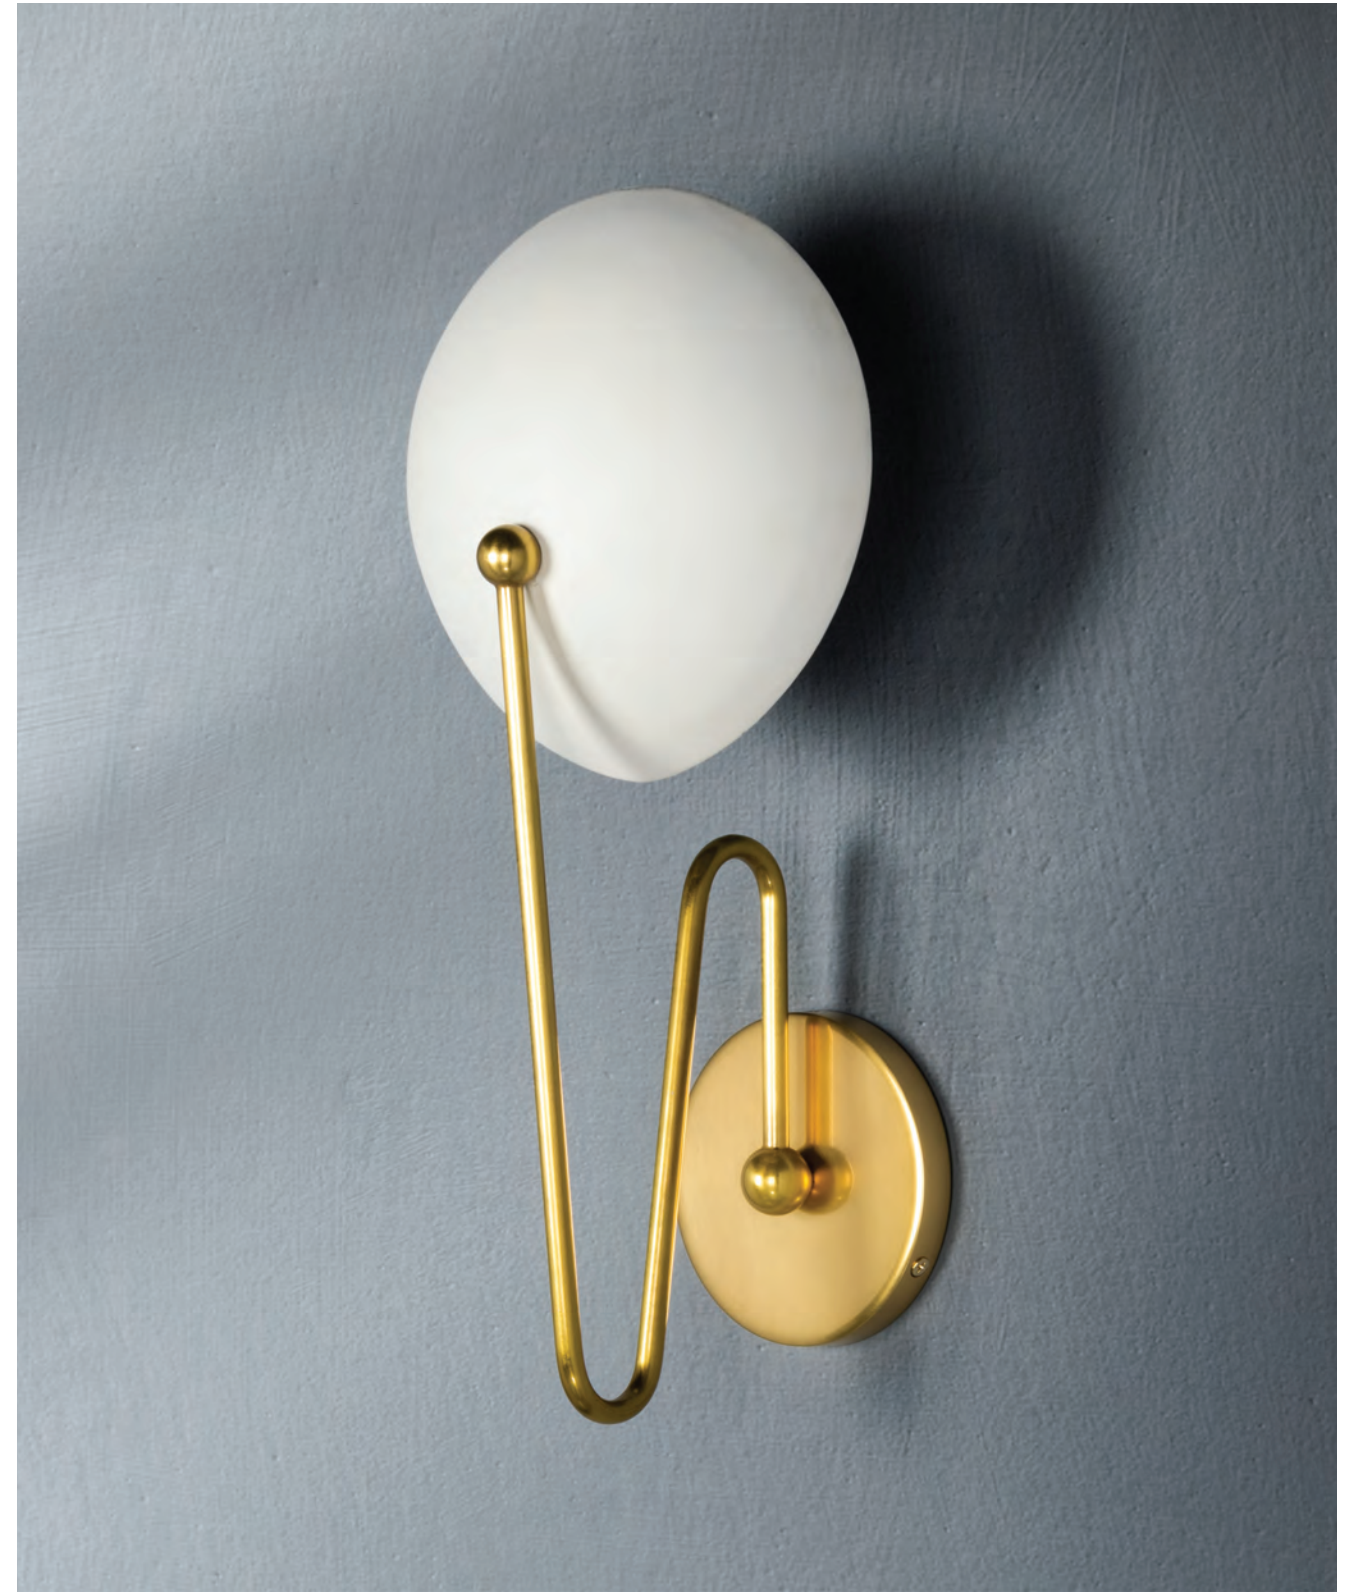

hattie tali roth

item	w	h	e	tcd	backplate	socket | bulb	finishes
H743101	8"	17"	6.5"	13.75"	4.75"D	1 x E12 | 60W G16.5	Aged Brass/Textured White (AGB/TWH)