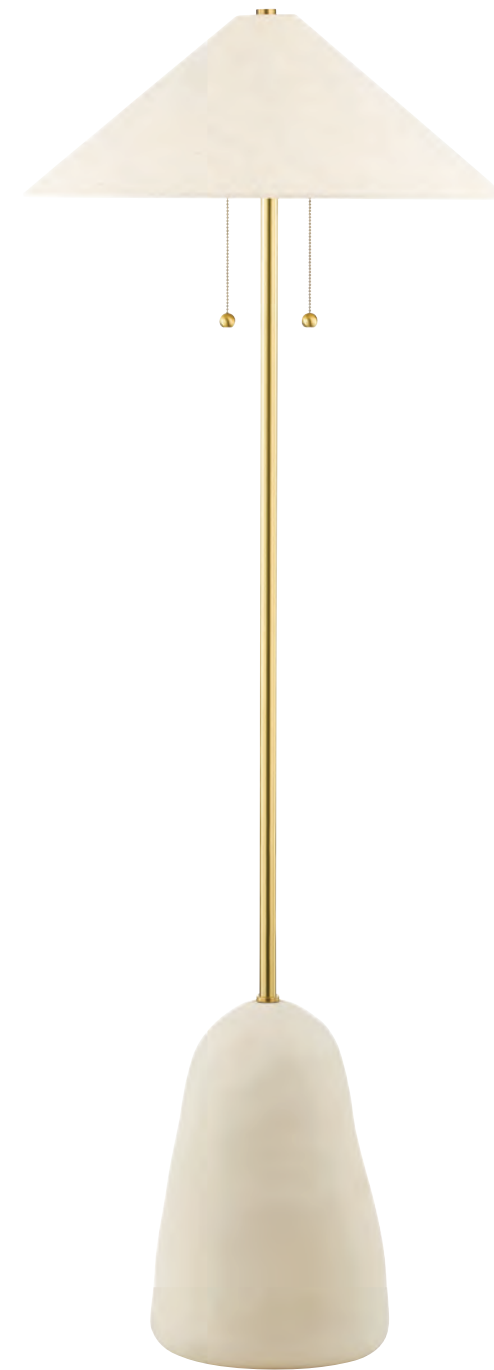

HL692401-AGB/CBG

maia eny lee parker

item	d	h	base	shade	material	socket | bulb	switch	finishes
HL692401	23.5"	67"	12"D	3"T x 23.5"B x 8.75"H	Linen	2 x E26 | 60W A19	On/Off Pull Chains	Aged Brass/Ceramic Texture Beige (AGB/CBG)