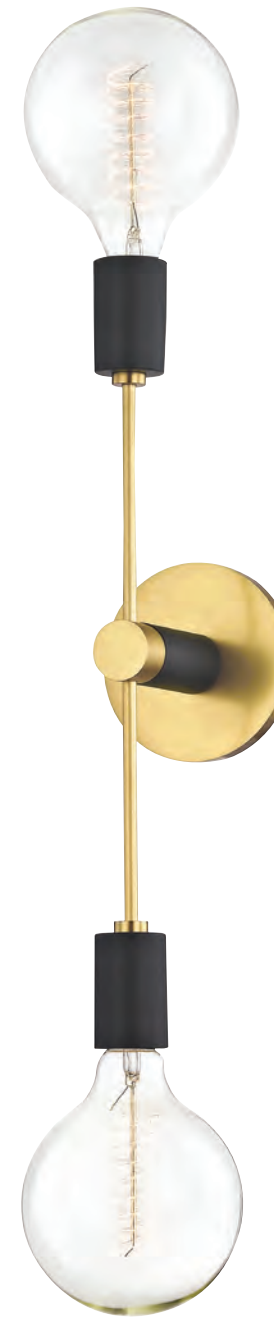

H178102-AGB/BK