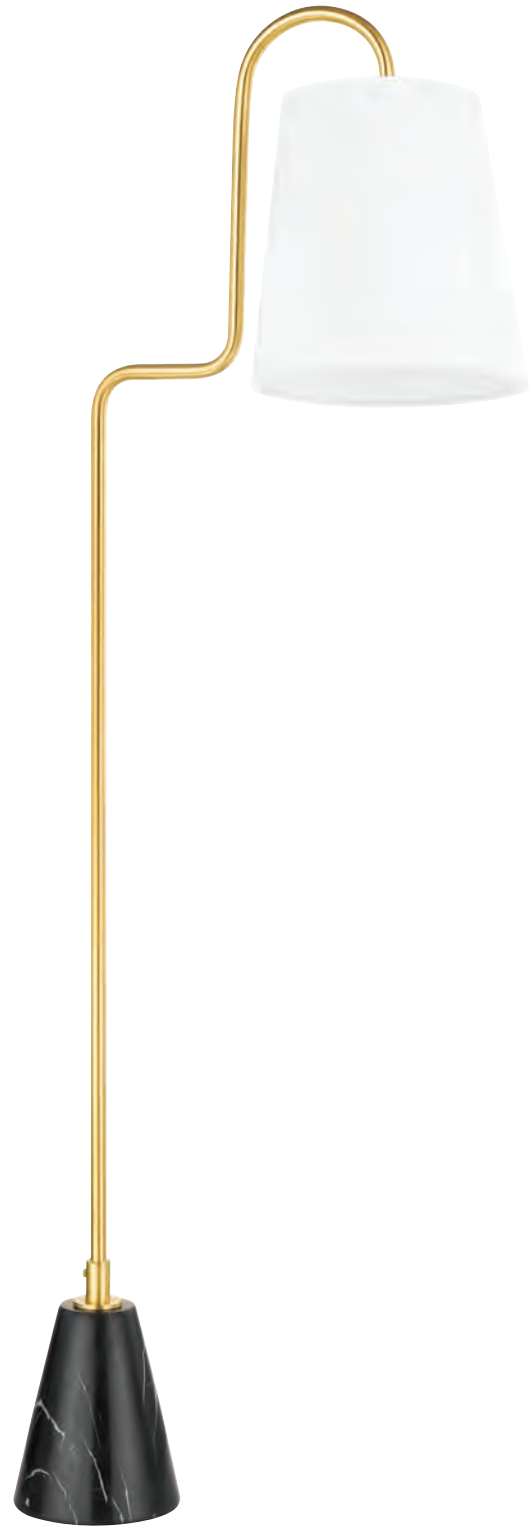

HL382401-AGB/BK

whit

item	w	h	base	glass	socket bulb	switch	finishes
HL382401	26.75"	60.25"	11"D	Opal Glossy	1 x E26 60W A19	On/Off Foot on Cord	Aged Brass/Black (AGB/BK)

HL461401-AGB

lola

item	w	h	base	glass	socket bulb	switch	finishes
HL461401	11"	49"	7"W x 10.5"L	Opal Etched	1 x G9 6W G9	On/Off on Top of Shade	Aged Brass (AGB)