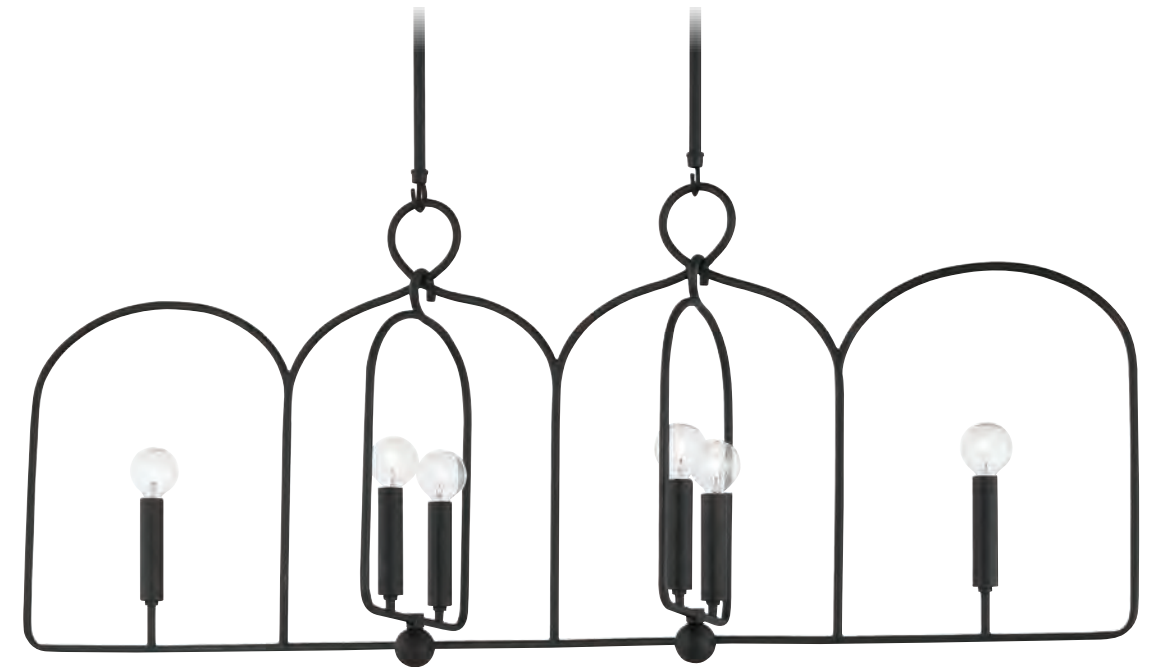

item	l	w	min h	max h	canopy	glass	socket bulb	finishes
H726904	46.25"	21"	11.5"	53.5"	4.75" W x 15.5" L	Clear Plated Iridescent	4 x E26 60W G25	Aged Brass (AGB)

H193903-AGB

H193903-OB

paige

item	w	min h	max h	canopy	glass	socket bulb	finishes
H193903	37"	16.75"	52.75"	5.5"D	Opal Etched	3 x E26 60W A19	Aged Brass (AGB) Old Bronze (OB)