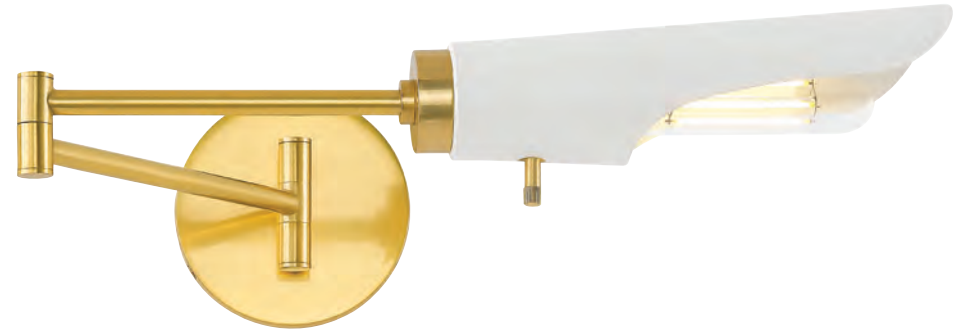

DESIGN, K. SNEED DESIGN, PHOTO, ALLISON ELEFANTE

H285101-AGB/SBK

H285101-AGB/SWH

H285101-OB

H285101-PN

H285101-AGB

lupe

item	w	h	e	tcd	backplate	socket bulb	finishes
H285101	6.25"	12"	14"	4.25"	4.75"D	1 x E12 40W B11	Aged Brass (AGB) Aged Brass/Soft Black (AGB/SBK) Aged Brass/Soft White (AGB/SWH) Old Bronze (OB) Polished Nickel (PN)