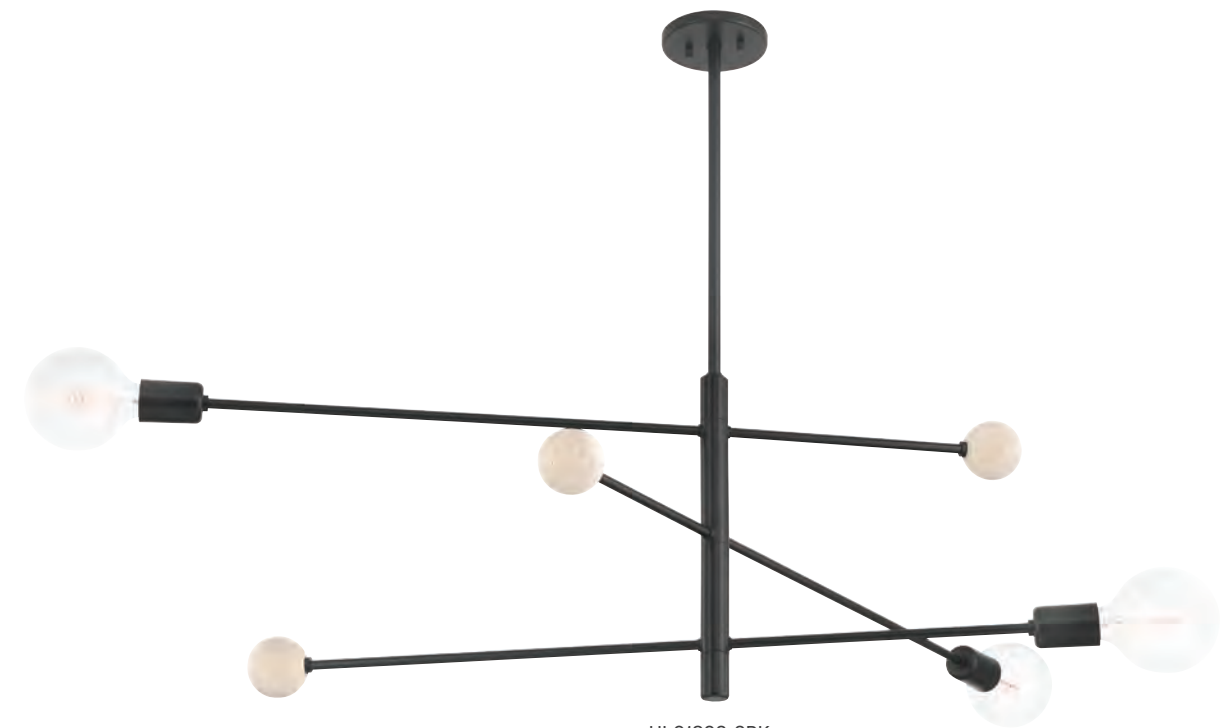

H178812-PN/BK

astrid

item	w	min h	max h	canopy	socket bulb	finishes
H178812	36"	48.5"	84"	4.75"D ∠	12 x E26 60W G40	Aged Brass/Black (AGB/BK) Polished Nickel/Black (PN/BK)

H178808-AGB/BK

astrid

item	w	min h	max h	canopy	socket bulb	finishes
H178808	28"	36.25"	72"	4.75"D ∠	8 x E26 60W G40	Aged Brass/Black (AGB/BK) Polished Nickel/Black (PN/BK)

H178804-AGB/BK

H178804-PN/BK

astrid

item	w	min h	max h	canopy	socket bulb	finishes
H178804	24"	24"	59.5"	4.75"D ∠	4 x E26 60W	Aged Brass/Black (AGB/BK) Polished Nickel/Black (PN/BK)

H491803-AGB

H491803-SBK

slater

item	w	min h	max h	canopy	material	socket bulb	finishes
H491803	65.75"	22.75"	60.25"	5.5"D	Bleached Ash Wood	3 x E26 60W G40	Aged Brass (AGB) Soft Black (SBK)

H483702-SBK

H483702-AGB

gale

item	l	min h	max h	canopy	socket bulb	finishes
H483702	52"	22"	54"	5.5"D	2 x E26 60W G40	Aged Brass (AGB) Soft Black (SBK)