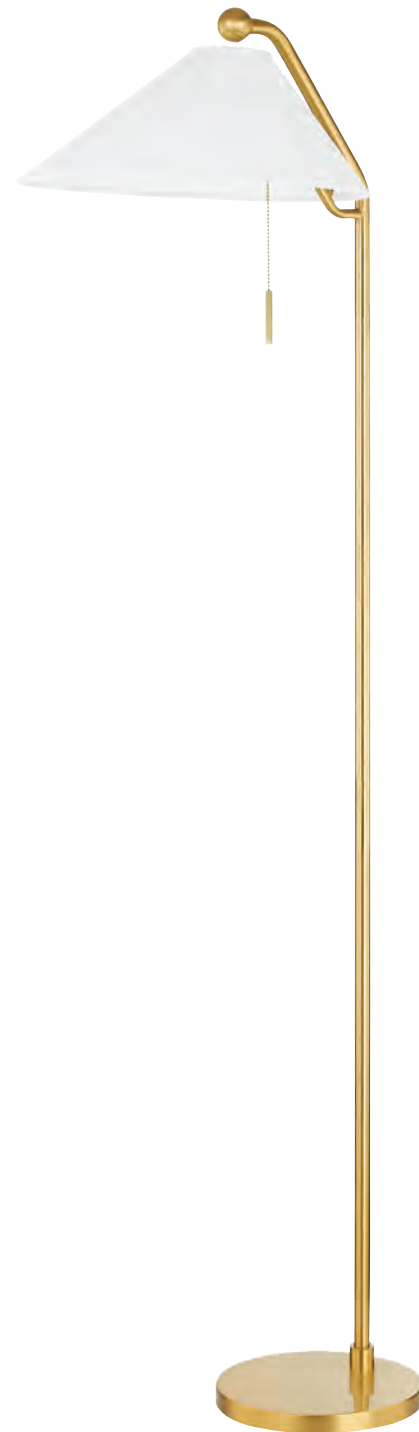

HL647401-AGB

aisa

item	l	w	h	base	shade	material	socket | bulb	switch	finishes
HL647401	21.25"	11.75"	65"	10"D	3.5"T x (17.75"L x 11.75"W)B x 6.25"H	Linen	1 x E26 | 60W G25	On/Off Pull Chain	Aged Brass (AGB) Old Bronze (OB)