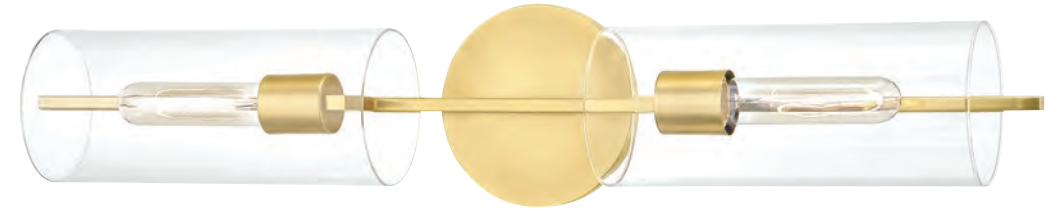

H177102S-OB
ADA

Cecily can be used horizontally or vertically.

H177102S-PN
ADA

cecily

item	w	h	e	tcd	backplate	glass	socket bulb	finishes
H177102S	4.75"	17.25"	3.75"	8.625"	4.75"D	Clear	2 x E26 60W T10-5.5	Aged Brass (AGB) Old Bronze (OB)
H177102L	4.75"	25"	3.75"	12.5"	4.75"D	Clear	2 x E26 75W T10-9	Polished Nickel (PN)