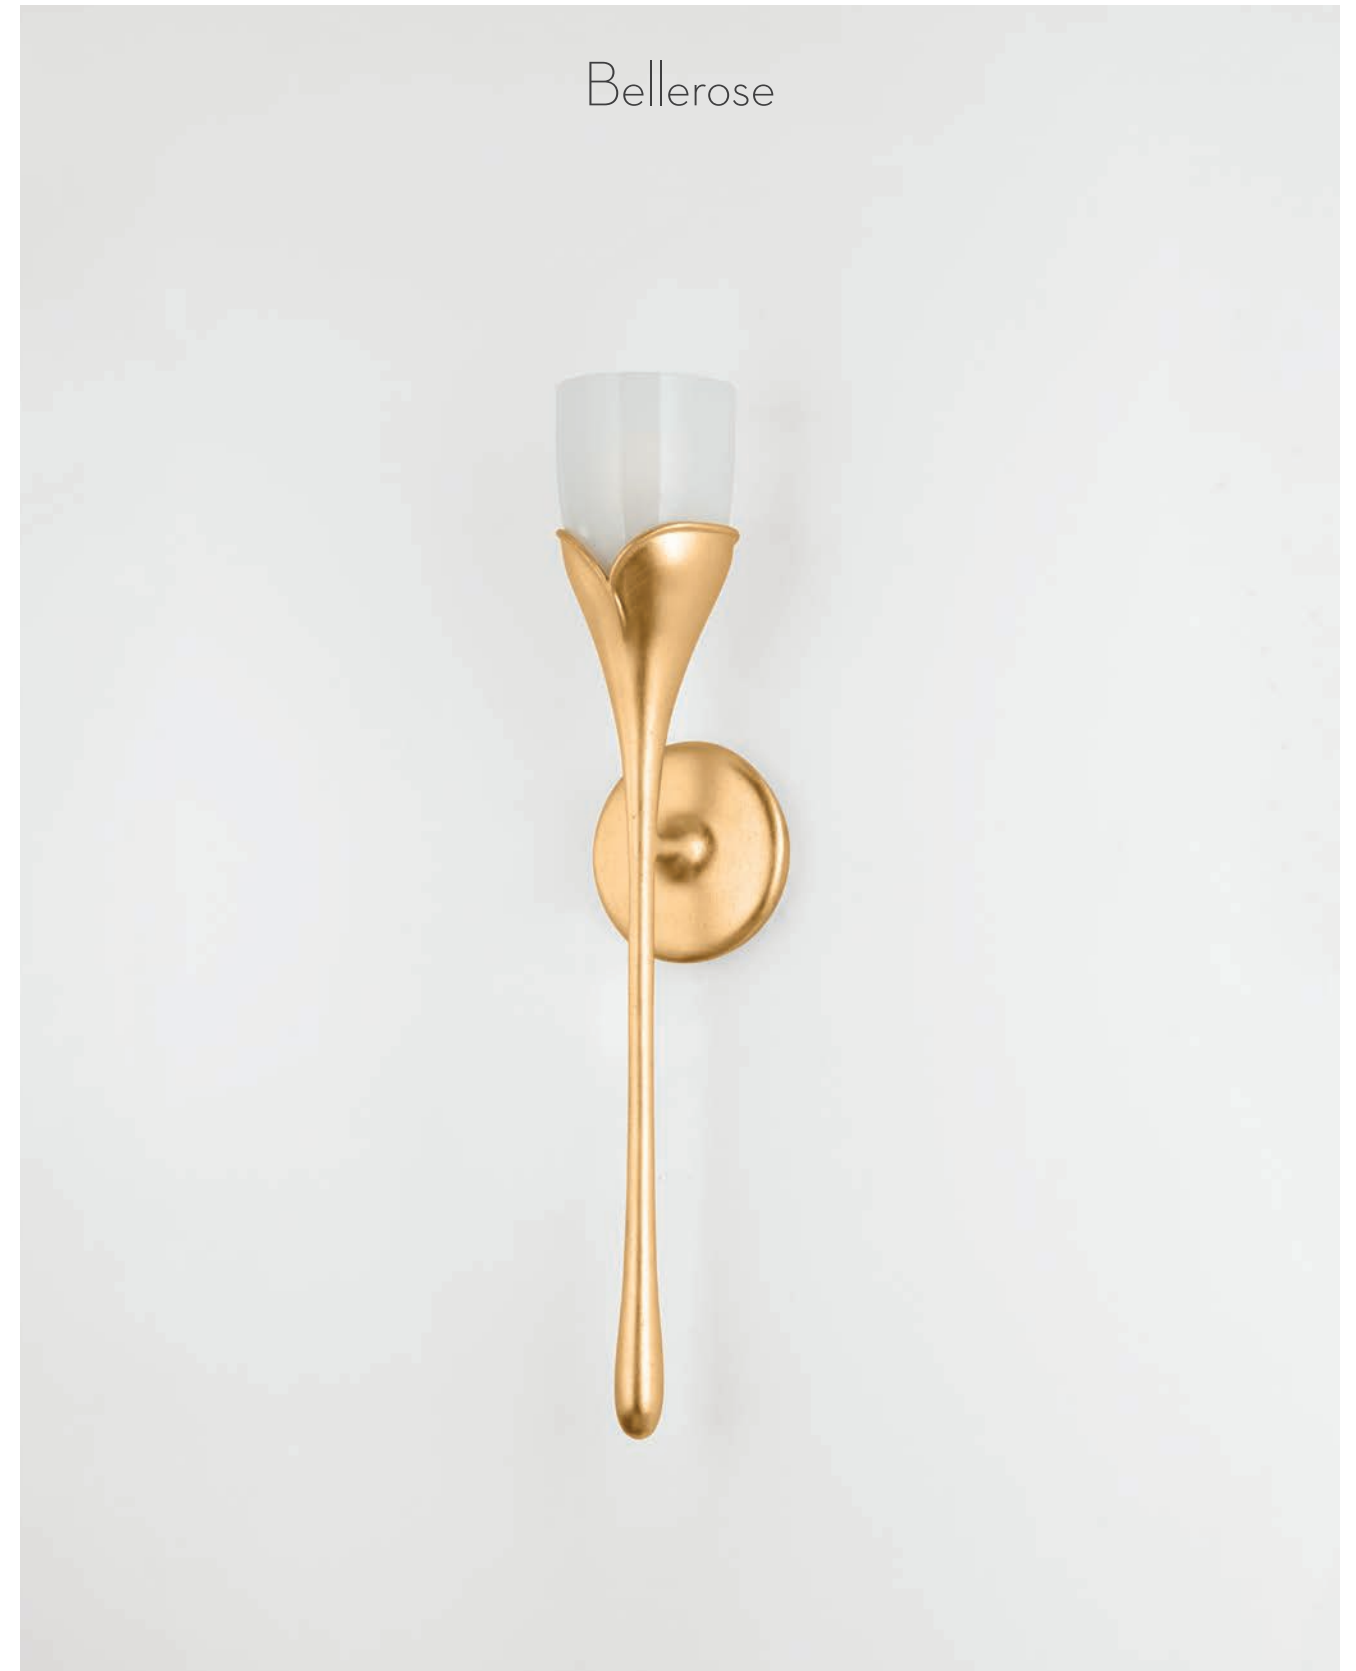

Item	W	H	E	TCD	Backplate	Glass	Socket Bulb	Finishes
8319	13.75"	20.25"	7.25"	11.75"	5.5"D	Blonchino Piastra	2 x E12 8W Clear G16.5	Aged Brass (AGB)

Marabec

Item	D	H	Canopy	Socket Bulb	Finishes
2232	32"	10.75"	6"D	10 x E12 8W Clear B11	Vintage Gold Leaf/White Plaster (VGL/WP)
2248	48"	12.25"	6"D	12 x E12 8W Clear B11	

Marabec

Item	W	H	E	TCD	Backplate	Socket Bulb	Finishes
2203	10.75"	22.5"	6.5"	15.5"	5"D	3 x E12 8W Clear B11	Vintage Gold Leaf/White Plaster (VGL/WP)

Bellerose

Item	W	H	E	TCD	Backplate	Glass	Socket Bulb	Finishes
6791	4.75"	22.5"	4.25"	10"	4.75"D	Cloud Etched Inside	1 x E12 8W G16.5	Vintage Gold Leaf (VGL)