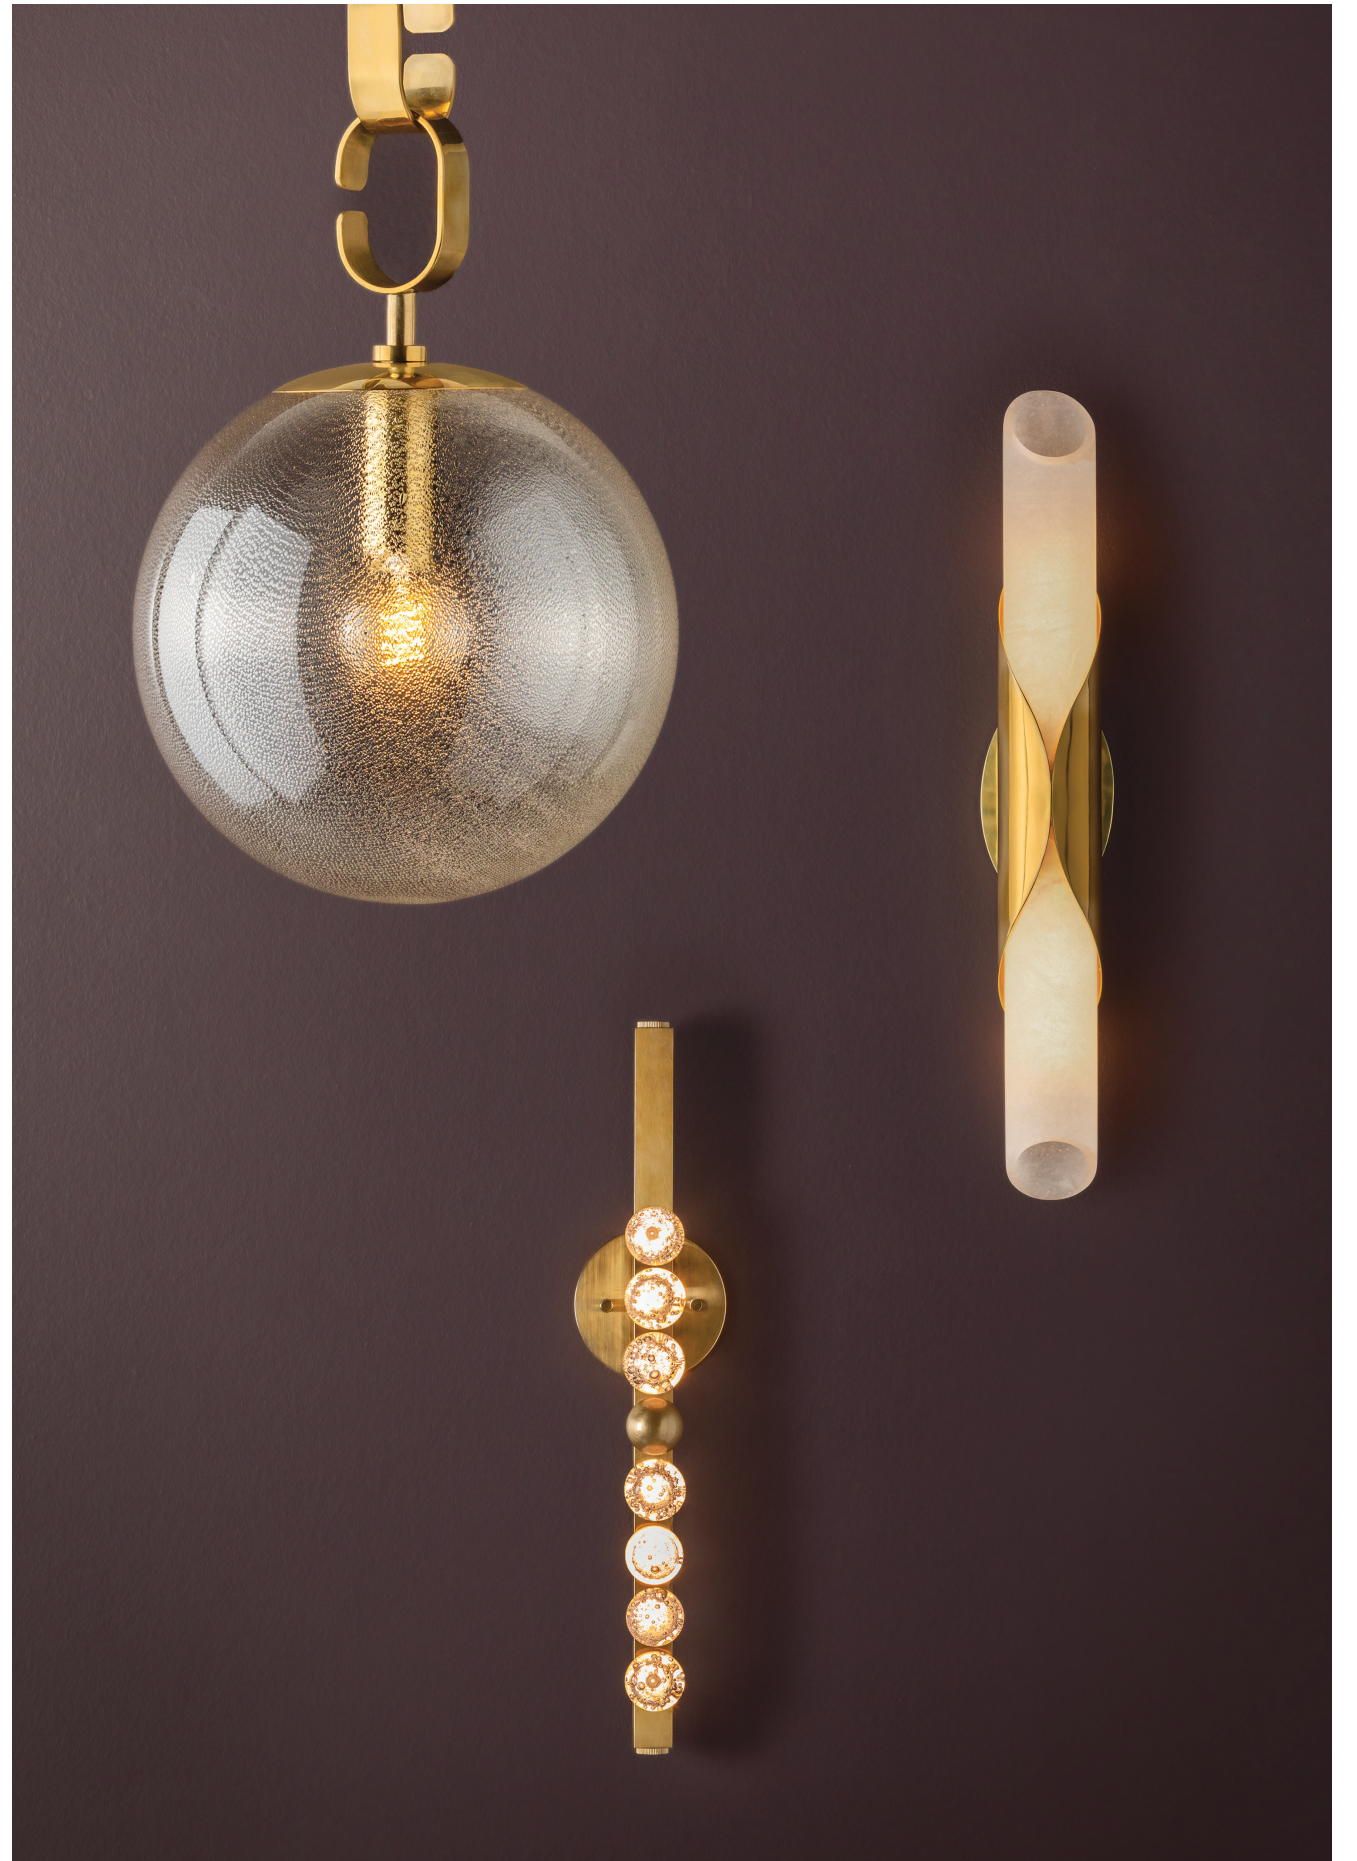

Rio

ITEM	D	H	CANOPY	GLASS	SOCKET | BULB	FINISHES
375-17	16.75"	12.75"	13.5"D	Piastra	4 x E12 | 8W Clear B11	Vintage Polished Brass (VPB)