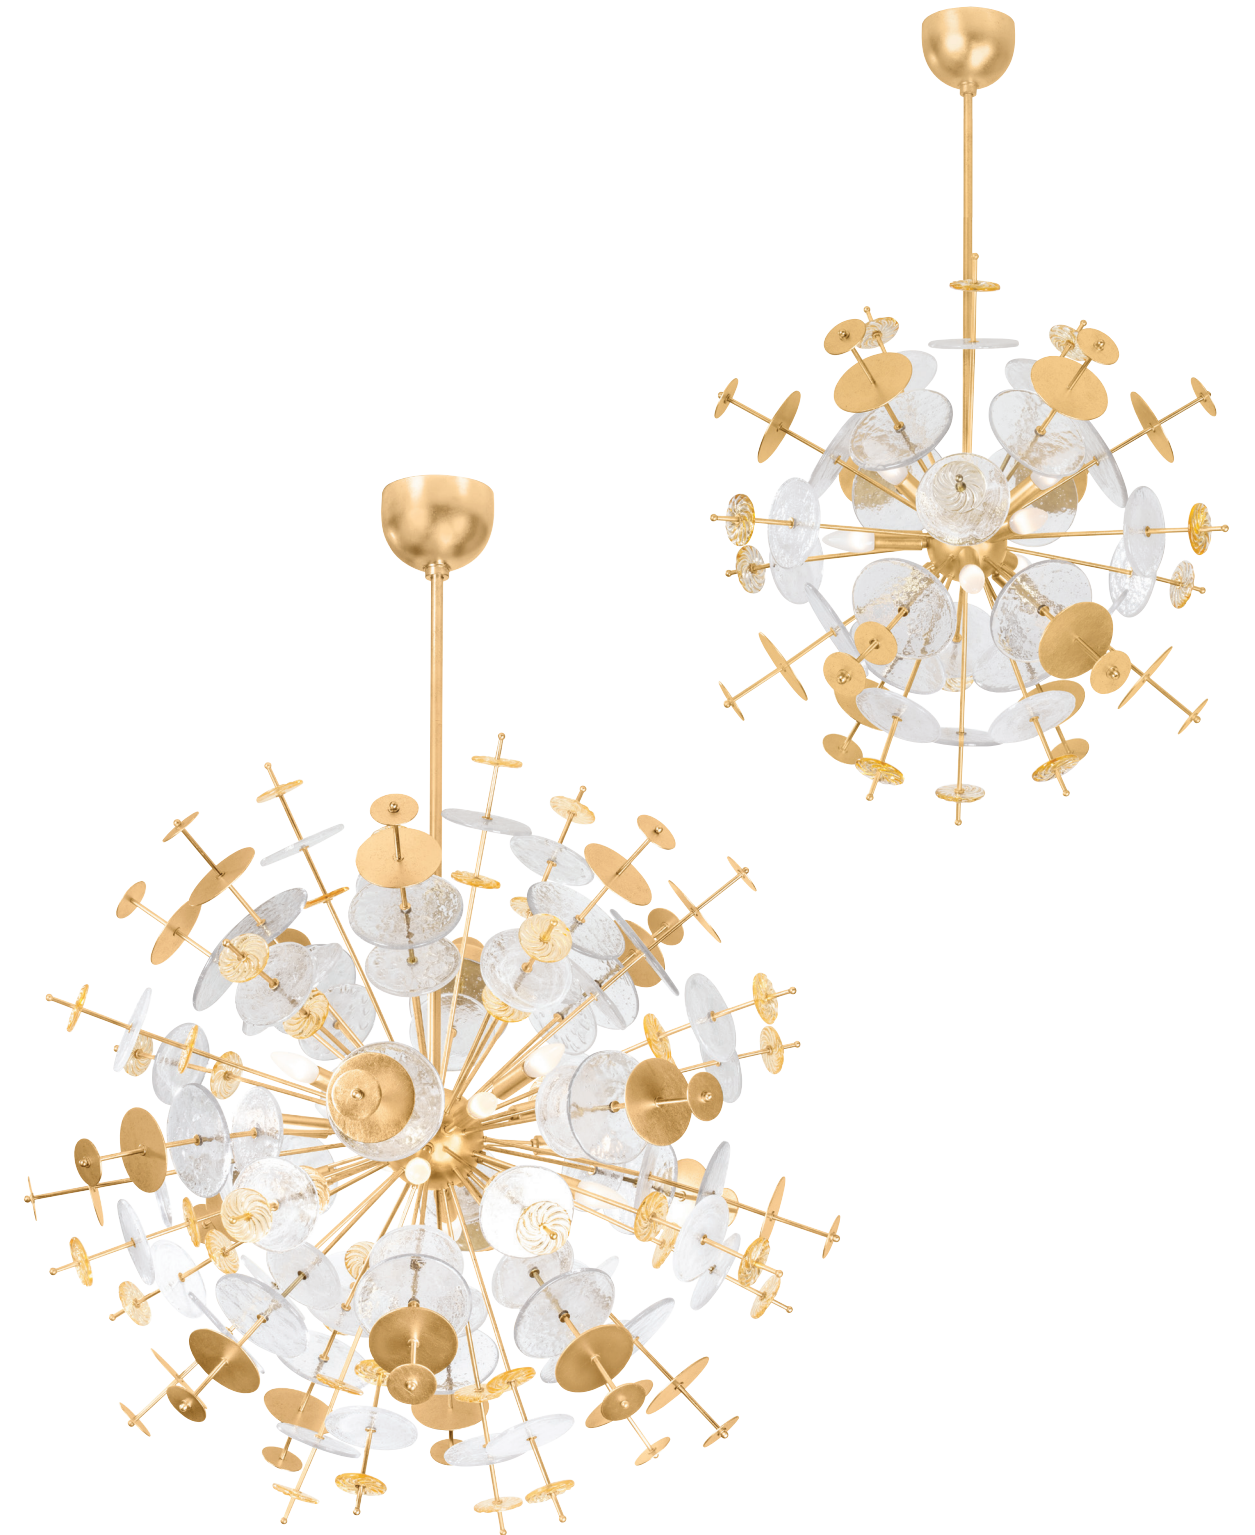

Gleason

ITEM	D	MIN H	MAX H	CANOPY	GLASS	SOCKET | BULB	FINISHES
371-29	28.5"	31.25"	66.75"	4.75"D	Chilmarks | Seeds | Champagne Swirl	9 x E12 | 8W Clear B11	Vintage Gold Leaf (VGL)
371-37	40.5"	44.5"	74"	5.75"D	Chilmarks | Seeds | Champagne Swirl	12 x E12 | 8W Clear B11