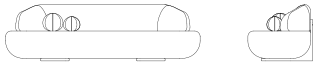

Decorative pillows included. / Incluye cojines decorativos

LUA SOFA 100
sofá lua 100

LU12-100

w 94^{1/2}" D 36^{1/2}" H 32" SH 17^{3/4}"
240 cm 93 cm 81 cm 45 cm

sw 94^{1/2}" SD 23^{1/2}"
240 cm 60 cm

a: wood finish **a:** metal finish

Wood finish / Acabado madera

Metal Finish / Acabado metal

DECORATIVE PILLOW (X1) / COJÍN DECORATIVO (X1)

DIAM 13"
33 cm

DECORATIVE PILLOW (X1) / COJÍN DECORATIVO (X1)

DIAM 11"
28 cm

Decorative pillows included. / Incluye cojines decorativos

LUA SOFA 110

sofá lua 110

LU12-110

W 110^{1/4"} D 36^{1/2"} H 32"
280 cm 93 cm 81 cm

SH 17^{3/4"} SW 110^{1/4"} SD 23^{1/2"}
45 cm 280 cm 60 cm

a: wood finish **b:** metal finish

DECORATIVE PILLOW (X1) / COJÍN DECORATIVO (X1)

DIAM 13"
33 cm

DECORATIVE PILLOW (X1) / COJÍN DECORATIVO (X1)

DIAM 11"
28 cm

Wood finish / Acabado madera

Metal Finish / Acabado metal

Decorative pillows included. / Incluye cojines decorativos

LUA SOFA 200
sofá lua 200