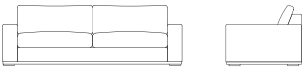

**GALAPAGOS SOFA
509 (RELAXED COMFORT)**

sofá galápagos
509 (relaxed comfort)

GS12-509

w 96"   D 41^{1/2}"   H 39^{1/4}"   SH 19"
244 cm   105 cm   100 cm   48 cm

SW 78^{3/4}"   SD 25^{1/2}"   AH 23^{1/2}"
200 cm   65 cm   60 cm

a: wood finish

**GALAPAGOS SOFA
519 (RELAXED COMFORT)**

sofá galápagos
519 (relaxed comfort)

GS12-519

w 118"   D 41^{1/4}"   H 39^{1/4}"   SH 19"
300 cm   105 cm   100 cm   48 cm

SW 100^{3/4}"   SD 25^{1/2}"   AH 23^{1/2}"
256 cm   65 cm   60 cm