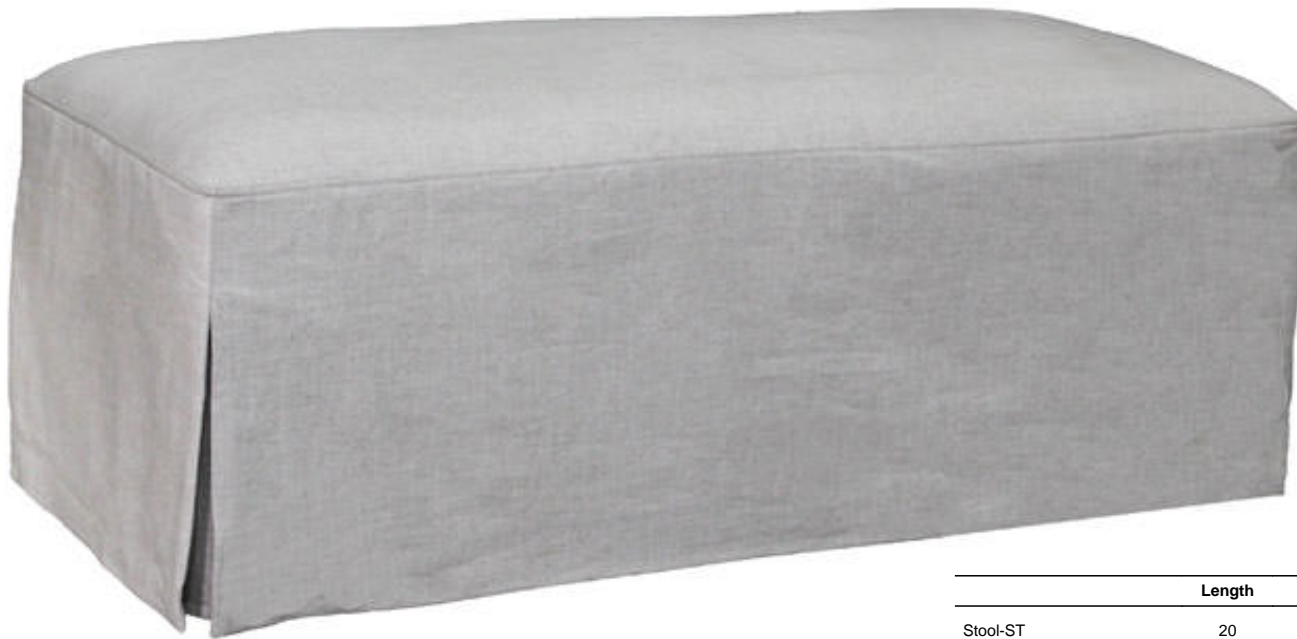

Style 102-ST, SB, LB, SO, or RO

	Length	Depth	Height	Yardage
Stool-ST	20	20	18	3
Small Bench-SB	48	20	18	4
Large Bench-LB	66	20	18	5
Square Ottoman-SO	48	48	18	5
Rectangular Ottoman-RO	60	42	18	6