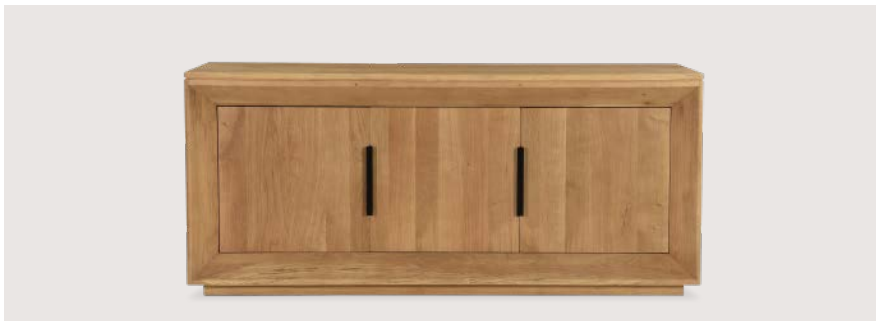

Angle Oak Sideboard Large

RP-1034-24