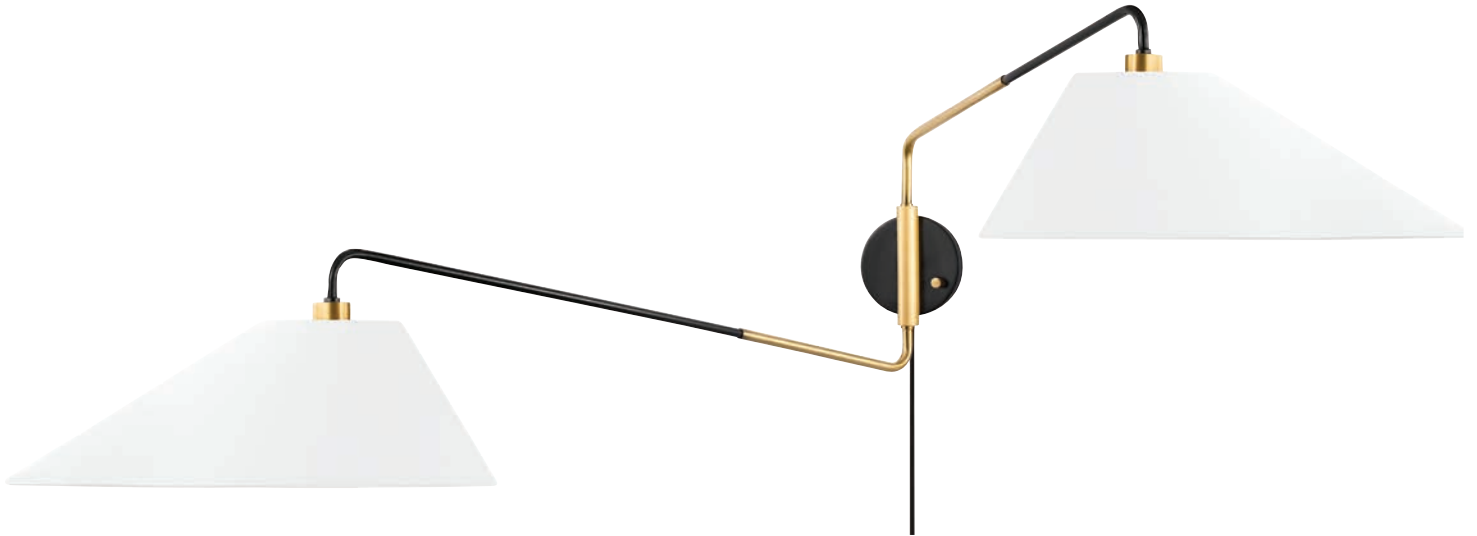

Full-range dimmer on cord.

KBS1742503S-AGB

KBS1742504L-AGB

ITEM	DIMENSIONS	CANOPY	GLASS	BULBS	FINISHES
KBS1742503S	16.25"D x 7.75"H	6"D	Blanchino	3 60 w/c Not Included	Aged Brass (AGB)
KBS1742504L	24"D x 7.75"H	6"D	Blanchino	4 60 w/c Not Included	