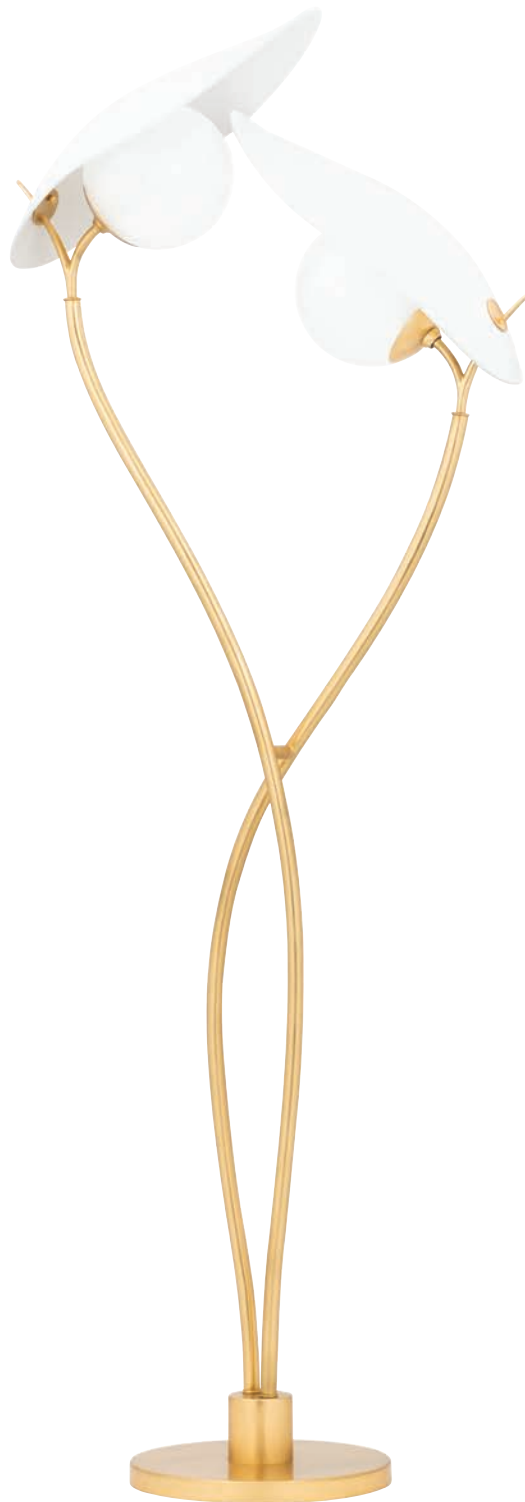

DESIGNER
KELLY BEHUN

FROND

KBS1749401-TWH/GL

ITEM	DIMENSIONS	BASE	GLASS	BULBS	FINISHES
KBS1749401	25.25"W x 67.5"H	12"D	Clear Outside | Etched Inside	2 60 w/m Not Included	Textured White/Gold Leaf (TWH/GL)

Full-range dimmer on cord.