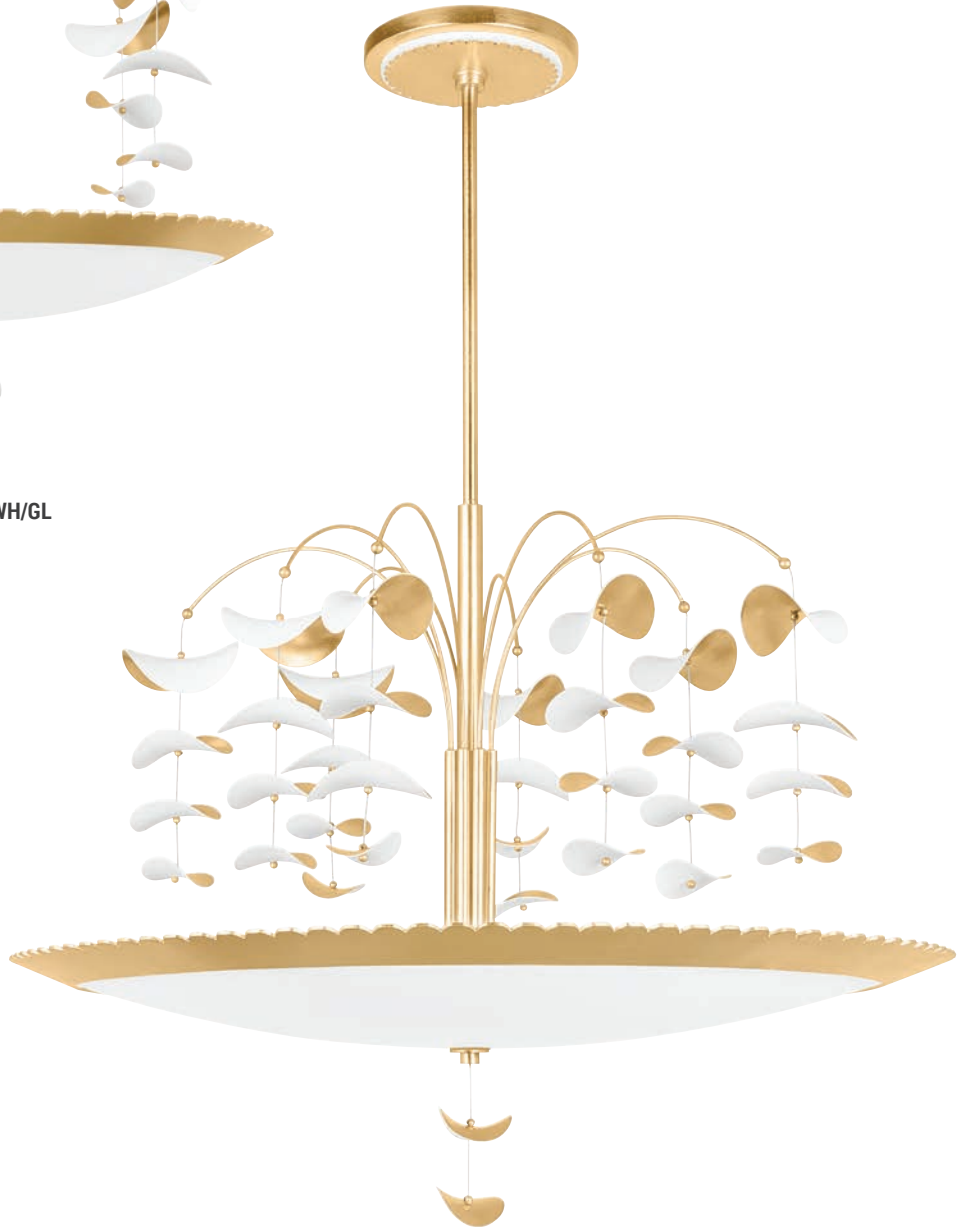

SPRING 2022 COLLECTION

KBS1743701S-SWH/GL

KBS1743701L-SWH/GL

ITEM	DIMENSIONS	CANOPY	GLASS	LED	FINISHES
KBS1743701S	24"D x 20"Min H – 120"Max H	14"D	Opal Glossy	12W LED 3000K 90 CRI 120V 700 Delivered Lumens ELV & Triac Dimmable	Soft White/Gold Leaf (SWH/GL)
KBS1743701L	36"D x 25"Min H – 125"Max H	18.25"D	Opal Glossy	18W LED 3000K 90 CRI 120V 750 Delivered Lumens ELV & Triac Dimmable	

KBS1747806-SWH/GL

KBS1747808-SWH/GL

ITEM	DIMENSIONS	CANOPY	GLASS	BULBS	FINISHES
KBS1747806	26"D x 29.5"Min H – 83.5"Max H	8.75"D	Etched	6 60 w/c Not Included	Soft White/Gold Leaf (SWH/GL)
KBS1747808	36"D x 32.25"Min H – 86.25"Max H	8.75"D	Etched	8 60 w/c Not Included	

Max H measurement includes (1) 3" stem, (1) 6" stem, (1) 12" stem, (2) 18" stems and canopy.

KBS1744701S-AGB

KBS1744701L-AGB

ITEM	DIMENSIONS	CANOPY	DIFFUSER	BULBS	FINISHES
KBS1744701S	19.75"D x 20.5"Min H – 74.5"Max H	16"D	Stretch Fabric	1 100 w/m Not Included	Aged Brass (AGB)
KBS1744701L	28"D x 28.25"Min H – 82.25"Max H	23.5"D	Stretch Fabric	2 75 w/m Not Included	Aged Brass (AGB)

Max H measurement includes (1) 3" stem, (1) 6" stem, (1) 12" stem, (2) 18" stems and canopy.

KBS1875701S-AGB

KBS1875701L-AGB

ITEM	DIMENSIONS	CANOPY	GLASS	BULBS	FINISHES
KBS1875701S	11"D x 23"Min H – 76.5"Max H	6"D	Clear	1 8W LED R16 Not Included	Aged Brass (AGB)
KBS1875701L	16"D x 28"Min H – 81.5"Max H	6"D	Clear	1 15W LED R20 Not Included	