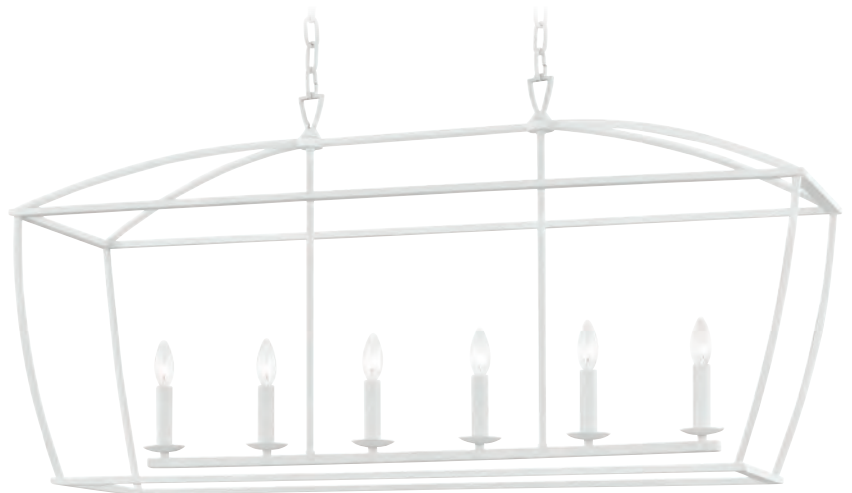

Max H measurement includes (1) 3" stem, (1) 6" stem, (1) 12" stem, (2) 18" stems and canopy.

BRYANT

8348-AI

8348-GL

8348-WP

ITEM	DIMENSIONS	CANOPY	BULBS	FINISHES
8348	48.25"L x 13.75"W x 24"H	19.75"L x 4.75"W	6 60 w/c Not Included	Aged Iron (AI) Gold Leaf (GL) White Plaster (WP)

OCTAVIO

9246-GL

9246-AIPN

ITEM	DIMENSIONS	CANOPY	BULBS	FINISHES
9246	46"W x 14.25"H	16"L x 4.75"W	8 60 w/c Not Included	Aged Iron/Polished Nickel (AIPN) Gold Leaf (GL)

WILLIAMSBURG

1057-AGB

ITEM	DIMENSIONS	CANOPY	SHADE	MATERIAL	DIFFUSER	BULBS	FINISHES
1057	57"L x 17"W x 19"Min H – 70"Max H	6"D	2.5"T x 17"B x 7.25"H	Belgian Linen	Acrylic	4 15 w/m LED Not Included A19 Recommended	Aged Brass (AGB)