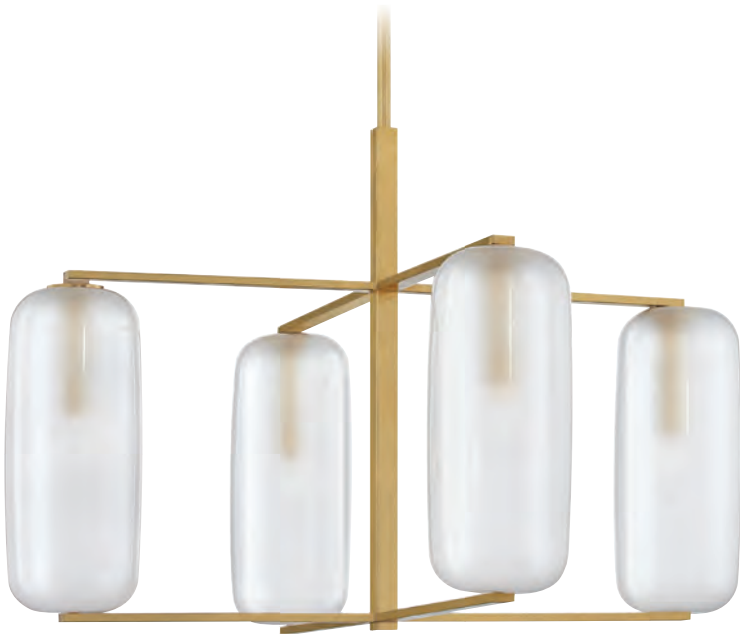

BRASHER

2908-AGB

2904-PN

ITEM	DIMENSIONS	CANOPY	GLASS	BULBS	FINISHES
2904	14.5"D x 15.75"H	5"D	Light Amber	4 75 w/m BLB-75-T10-8.5 Included	Aged Brass (AGB) Polished Nickel (PN)
2908	22.75"D x 15.75"H	5"D	Light Amber	8 75 w/m BLB-75-T10-8.5 Included	

PEBBLE

3474-AGB

3478-PN

ITEM	DIMENSIONS	CANOPY	GLASS	BULBS	FINISHES
3474	33.5"SQ x 25.5"Min H – 79.5"Max H	8"SQ	Clear Outside, Acid Etched Inside	4 60 w/c Not Included	Aged Brass (AGB)
3478	48"SQ x 28.75"Min H – 82.75"Max H	8"SQ	Clear Outside, Acid Etched Inside	8 60 w/c Not Included	Polished Nickel (PN)