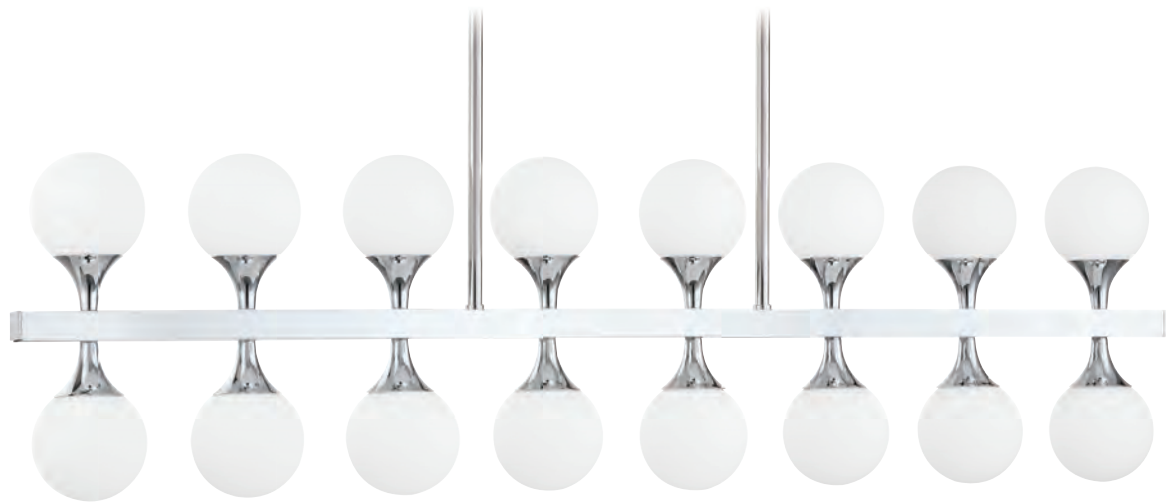

3350-PC

ITEM	DIMENSIONS	CANOPY	GLASS	BULBS	FINISHES
3350	50"W x 20.5"Min H – 65.5"Max H	16"L x 4.75"W	Opal Matte	16 4W G9 LED BLB-4W-G9 Included	Aged Brass (AGB) Polished Chrome (PC)

Max H measurement includes (2) 3" stems, (2) 6" stems, (2) 12" stems, (4) 18" stems and canopy.