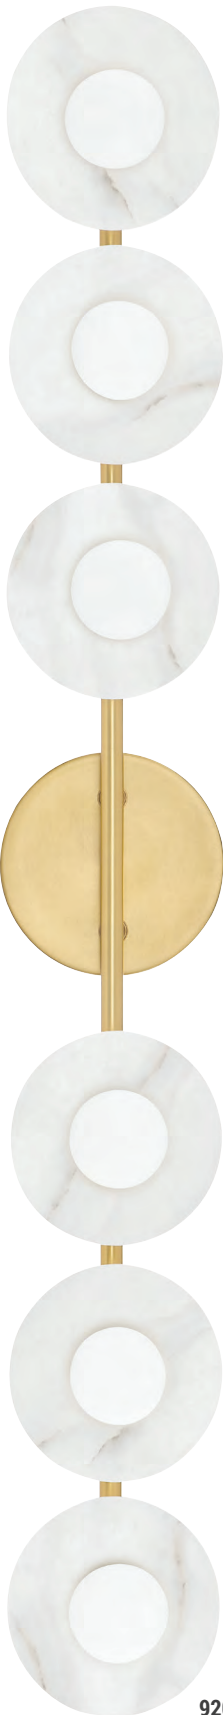

ELMONT

9206-AGB