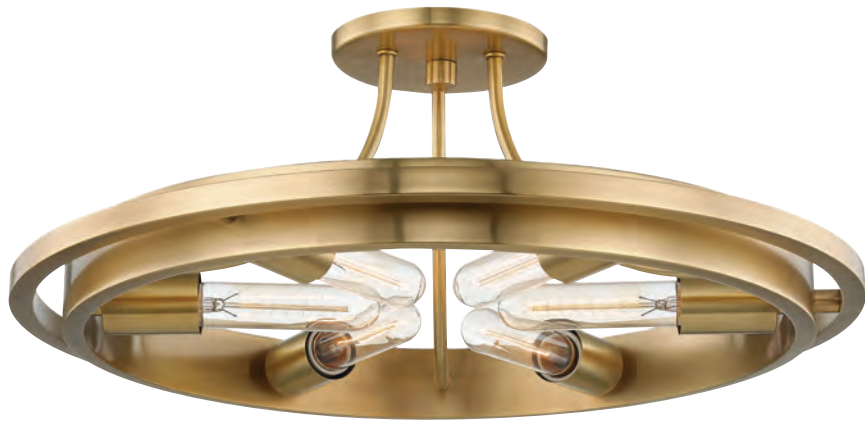

CHAMBERS

2721-AGB