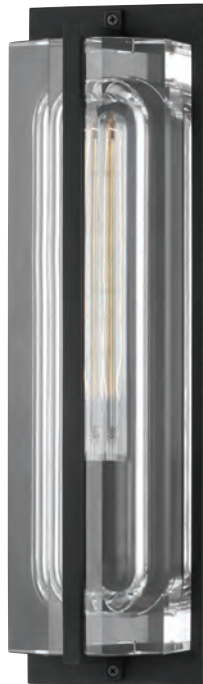

1731-BBR
ADA