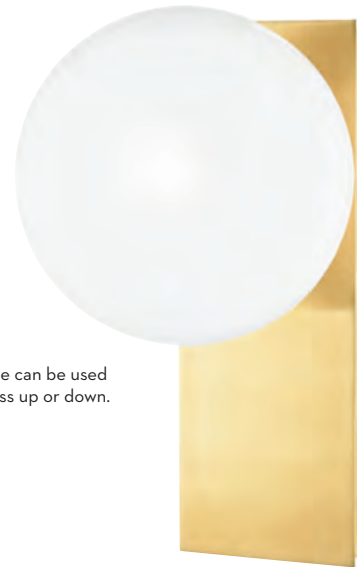

8701-AGB

Hinsdale can be used with glass up or down.

ITEM	DIMENSIONS	TCD	BACKPLATE	GLASS	BULBS	FINISHES
8701	7.5"W x 12.75"H x 8.5"E	6.5"	4.75"W x 12.75"H	Clear Outside, Etched Inside	1 35W G9 Xenon Included	Aged Brass (AGB) Old Bronze (OB) Polished Nickel (PN)