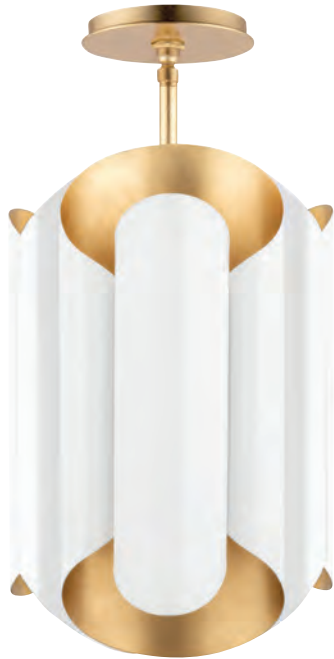

BANKS

8513-GL/WH