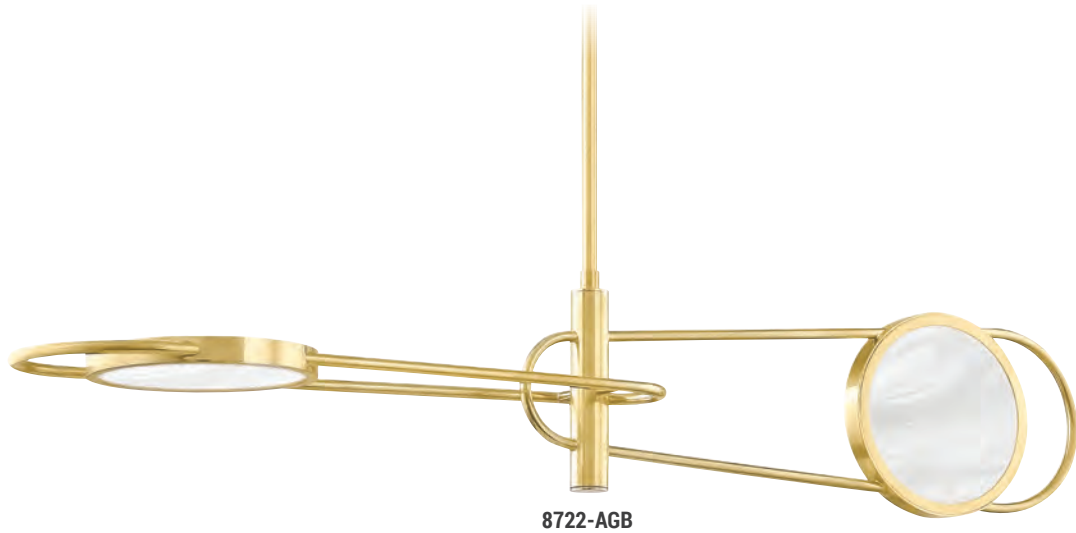

JERVIS

8726-AGB

ITEM	DIMENSIONS	CANOPY	DIFFUSER	LED	FINISHES
8726	49"W x 30"Min H – 84"Max H	5.5"D	Spanish Alabaster	79W LED 2700K 90CRI 120-277V 3425 Delivered Lumens ELV, TRIAC & 0-10V Dimmable	Aged Brass (AGB)

Max H measurement includes (1) 3" stem, (1) 6" stem, (1) 12" stem, (2) 18" stems and canopy.

JERVIS

8722-AGB

8724-AGB

ITEM	DIMENSIONS	CANOPY	DIFFUSER	LED	FINISHES
8722	49"W x 14.5"Min H – 68.5"Max H	5.5"D	Spanish Alabaster	28W LED 2700K 90CRI 120V 1600 Delivered Lumens ELV & TRIAC Dimmable	Aged Brass (AGB)
8724	49"W x 23"Min H – 77.5"Max H	5.5"D	Spanish Alabaster	56W LED 2700K 90CRI 120-277V 2900 Delivered Lumens ELV, TRIAC & 0-10V Dimmable	