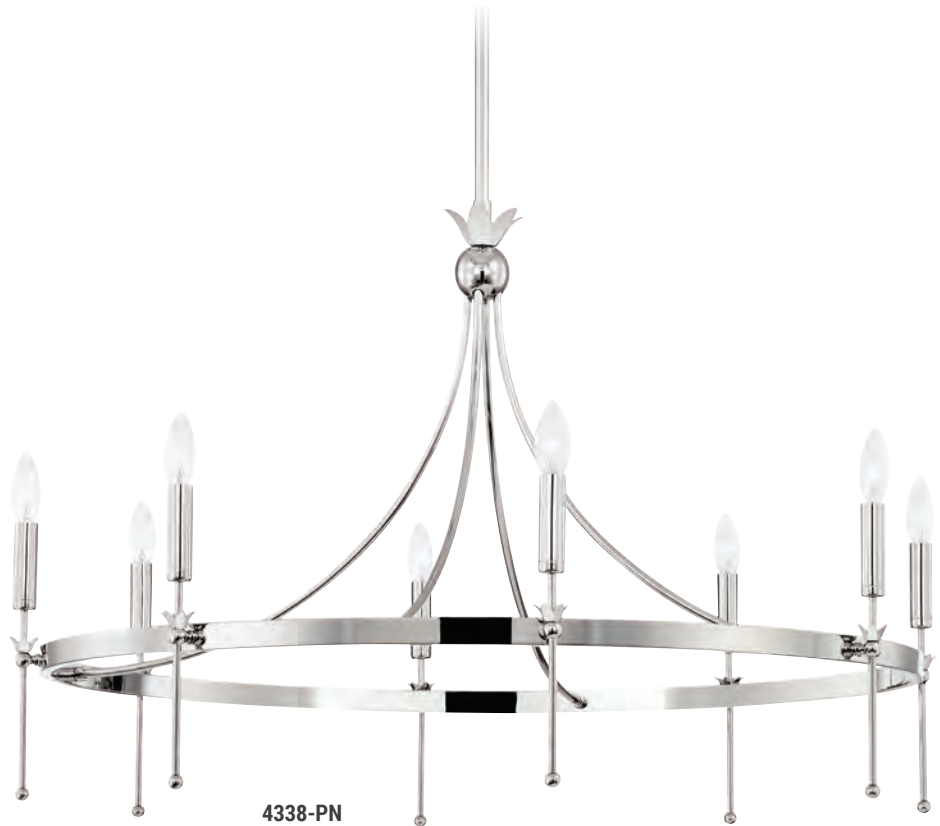

4327-AGB

4338-PN

ITEM	DIMENSIONS	CANOPY	BULBS	FINISHES
4327	26.75"D x 24.25"Min H – 78.25"Max H	5.5"D	6 60 w/c Not Included	Aged Brass (AGB)
4338	38"D x 28.25"Min H – 82.25"Max H	5.5"D	8 60 w/c Not Included	Polished Nickel (PN)

Max H measurement includes (1) 3" stem, (1) 6" stem, (1) 12" stem, (2) 18" stems and canopy.