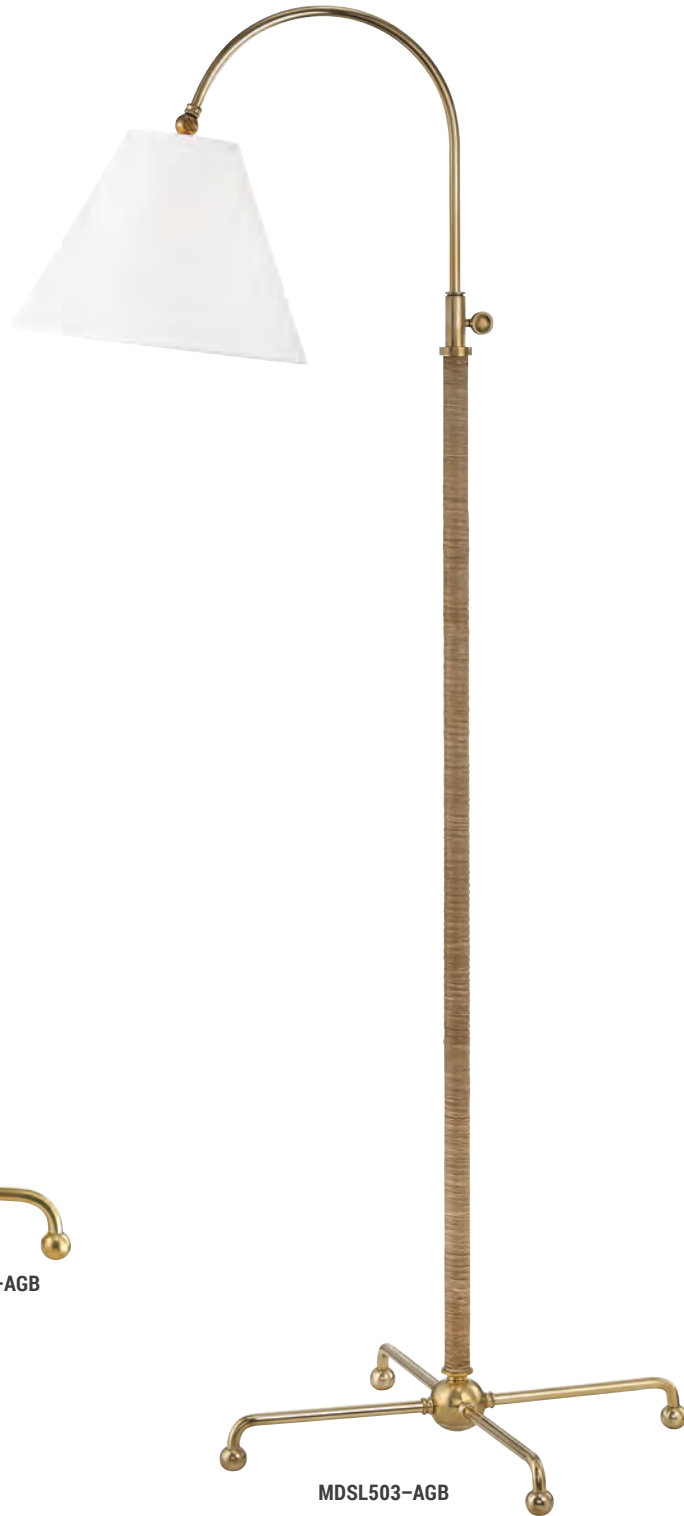

DESIGNER
MARK D. SIKES

CURVES NO. 1

ITEM	DIMENSIONS	BASE	SHADE	MATERIAL	BULBS	FINISHES
MDSL502	30.5"H x 18.5"W	11"D	3.5"T x 8"B x 7"H	Linen	1 75 w/m Not Included	Aged Brass (AGB)
MDSL503	62.25"H x 30.5"W	21"D	4.5"T x 12"B x 8.5"H	Linen	1 75 w/m Not Included	