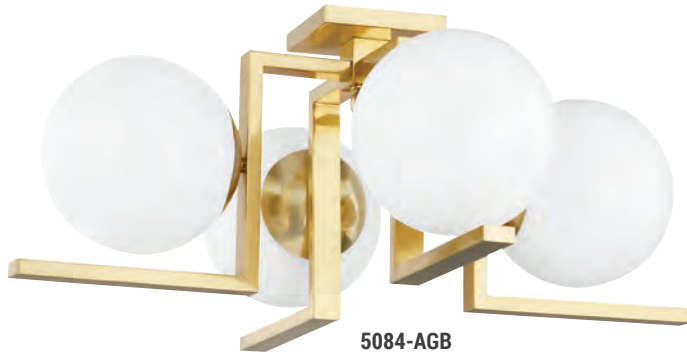

TANNER

5084-AGB