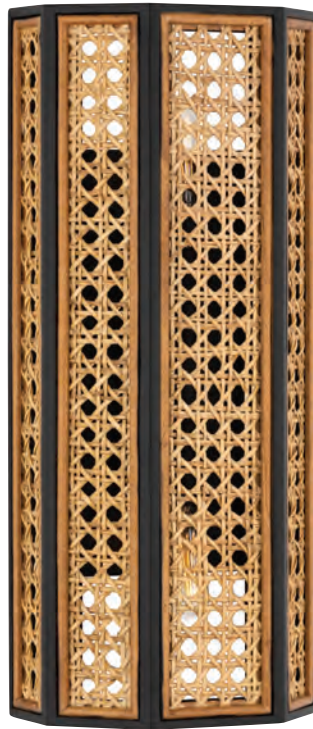

GEORGIA

DESIGNER
BECKI OWENS

BK0400-OB
ADA

ITEM	DIMENSIONS	TCD	BACKPLATE	BULBS	FINISHES
BK0400	7"W x 16.5"H x 4"E	8.25"	5"W x 10"H	2 8 w/c LED Max Not Included	Old Bronze (OB)