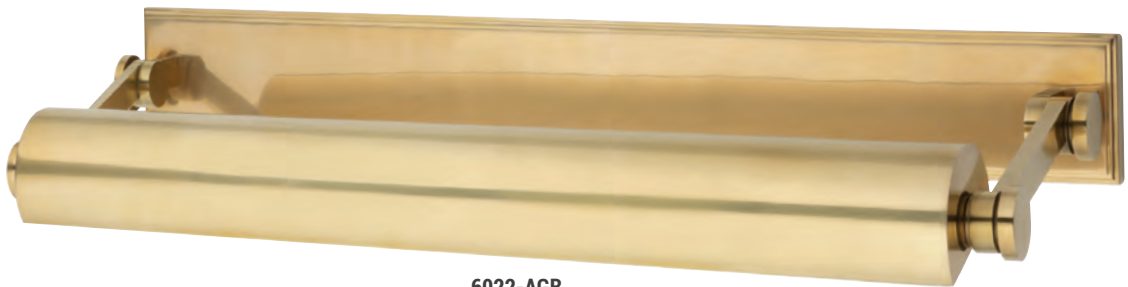

Designed for use with a 2" x 4" gem box.

MERRICK

6008-AGB

6015-PN

6022-AGB

6029-DB

ITEM	DIMENSIONS	TCD	BACKPLATE	BULBS	FINISH
6008	10.5"W x 3.5"H x 8.75"Max E	1.75"	10.5"W x 3.25"H	1 40 w/m T10 Not Included	Aged Brass (AGB)
6015	17.5"W x 3.5"H x 8.75"Max E	1.75"	17.5"W x 3.25"H	2 40 w/m T10 Not Included	Distressed Bronze (DB)
6022	24.5"W x 3.5"H x 8.75"Max E	1.75"	24.5"W x 3.25"H	3 40 w/m T10 Not Included	Polished Nickel (PN)
6029	31.5"W x 3.5"H x 8.75"Max E	1.75"	31.5"W x 3.25"H	4 40 w/m T10 Not Included	