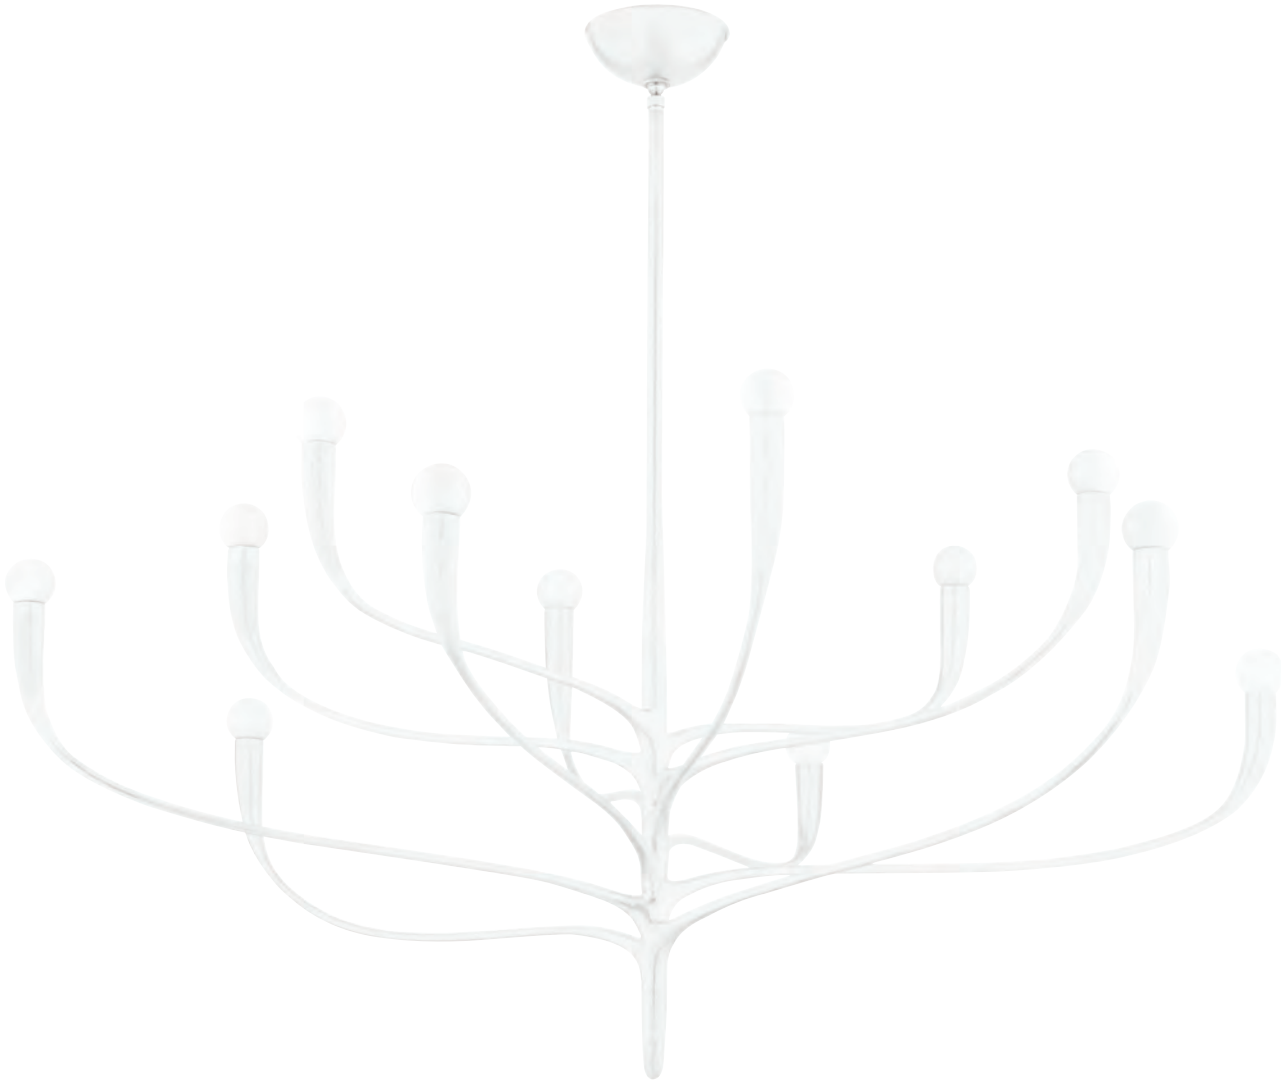

LABRA

9612-WP

ITEM	DIMENSIONS	CANOPY	BULBS	FINISHES
9612	52.25"W x 32.5"Min H – 86.5"Max H	5.75"D	12 40 w/c G16.5 Recommended Not Included	Aged Iron (AI) White Plaster (WP) Vintage Gold Leaf (VGL)

Max H measurement includes (1) 3" stem, (1) 6" stem, (1) 12" stem, (2) 18" stems and hang-straight canopy.