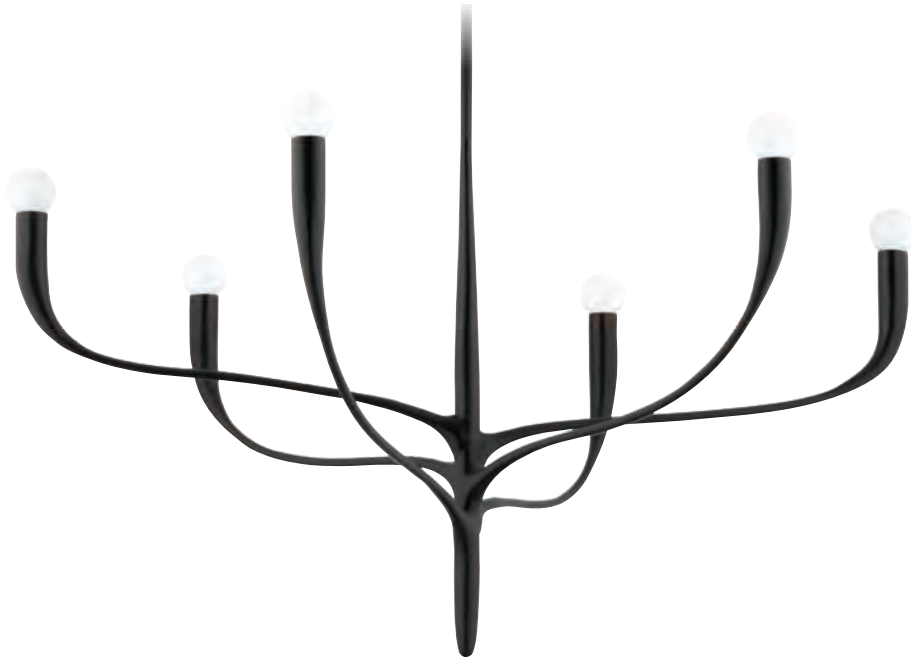

LABRA

9606-AI