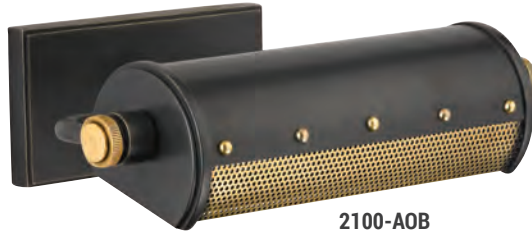

GAINES

2100-AOB

ITEM	DIMENSIONS	TCD	BACKPLATE	BULBS	FINISHES
2100	11"W x 3.25"H x 8"E	1.75"	6.25"W x 3.25"H	1 40 w/m Not Included T10 Recommended	Aged Brass (AGB) Aged Old Bronze (AOB) Historic Nickel (HN)
2118	18.25"W x 3.25"H x 8"E	1.75"	9"W x 3.25"H	2 40 w/m Not Included T10 Recommended	
2126	25.5"W x 3.25"H x 8"E	1.75"	12"W x 3.25"H	3 40 w/m Not Included T10 Recommended	

Designed for use with a 2" x 4" gem box.