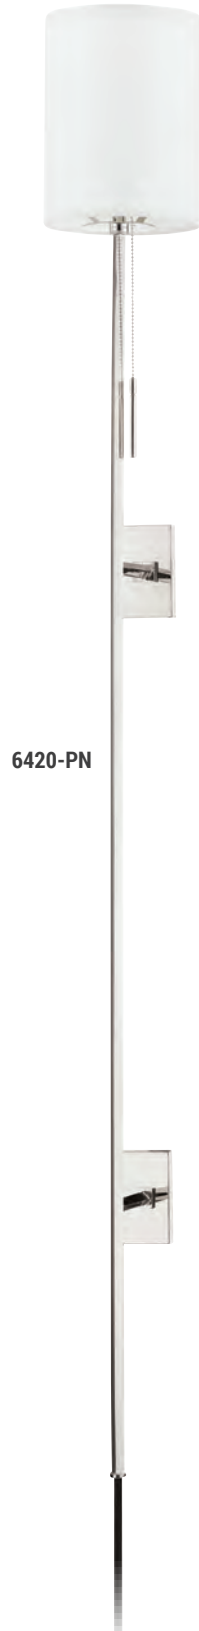

JENNINGS

ITEM	DIMENSIONS	BACKPLATE	SHADE	MATERIAL	BULBS	FINISHES
6420	6"D x 55"H x 7"E	2"W x 3.5"H	6"D X 8"H	Belgian Linen	1 40 w/m Not Included A15 Recommended	Aged Brass (AGB) Old Bronze (OB) Polished Nickel (PN)

Portable wall sconce. | Pull chain on/off switch.