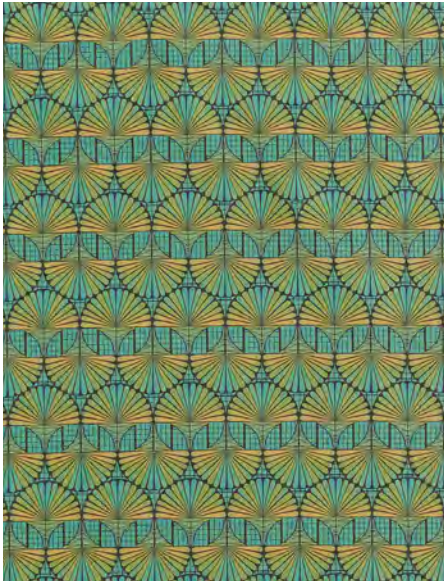

TOILE DE VILLE CHARCOAL 

BILBAO STEEL 

TUNISIA LIMESTONE

OPERA GINKGO 

OPERA ABSINTHE 

OPERA DENIM 

OPERA MAGENTA 

VICTORIA MAGENTA 

VICTORIA ROSE 

VICTORIA FRENCH BLUE 

VICTORIA ABSINTHE 

VICTORIA FOREST 

TILE

In the development of this line, our designers drew inspiration from tiles and mosaics from around the world. The Tile collection features bold geometric patterns and a few traditional florals in a broad range of colors and styles. From modern multis to classic blues, this diverse line has something to offer for any personal style.