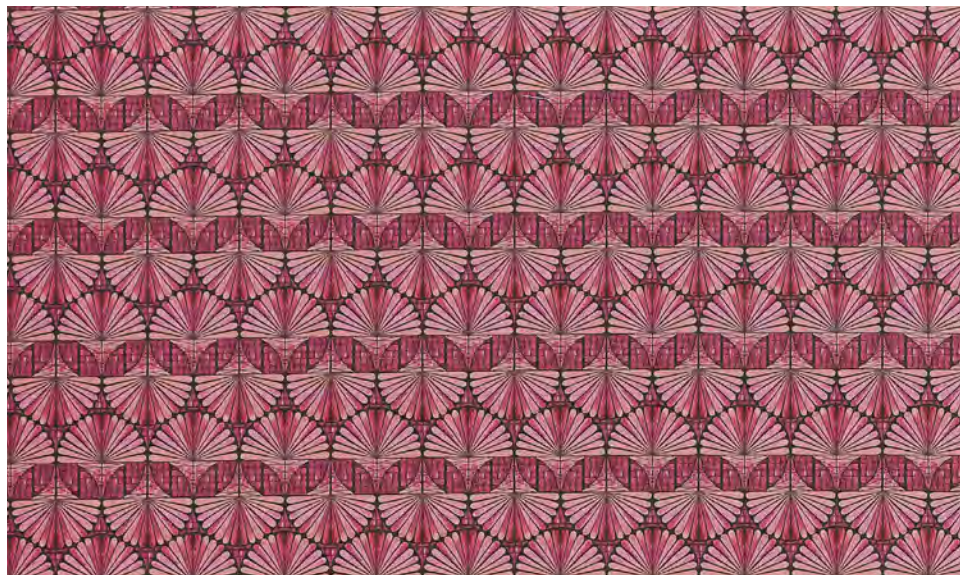

TOILE DE VILLE CHARCOAL 

BILBAO STEEL 

TUNISIA LIMESTONE

OPERA GINKGO 

OPERA ABSINTHE 

OPERA DENIM 

OPERA MAGENTA 

VICTORIA MAGENTA 

VICTORIA ROSE 

VICTORIA FRENCH BLUE 

VICTORIA ABSINTHE 

VICTORIA FOREST 

TILE

In the development of this line, our designers drew inspiration from tiles and mosaics from around the world. The Tile collection features bold geometric patterns and a few traditional florals in a broad range of colors and styles. From modern multis to classic blues, this diverse line has something to offer for any personal style.