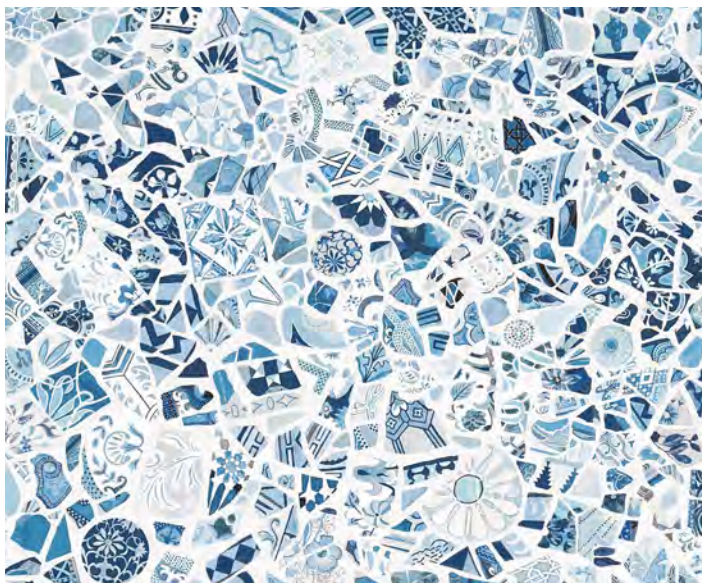

VICTORIA ROSE 

VICTORIA FRENCH BLUE 

VICTORIA ABSINTHE 

VICTORIA FOREST 

TILE

In the development of this line, our designers drew inspiration from tiles and mosaics from around the world. The Tile collection features bold geometric patterns and a few traditional florals in a broad range of colors and styles. From modern multis to classic blues, this diverse line has something to offer for any personal style.